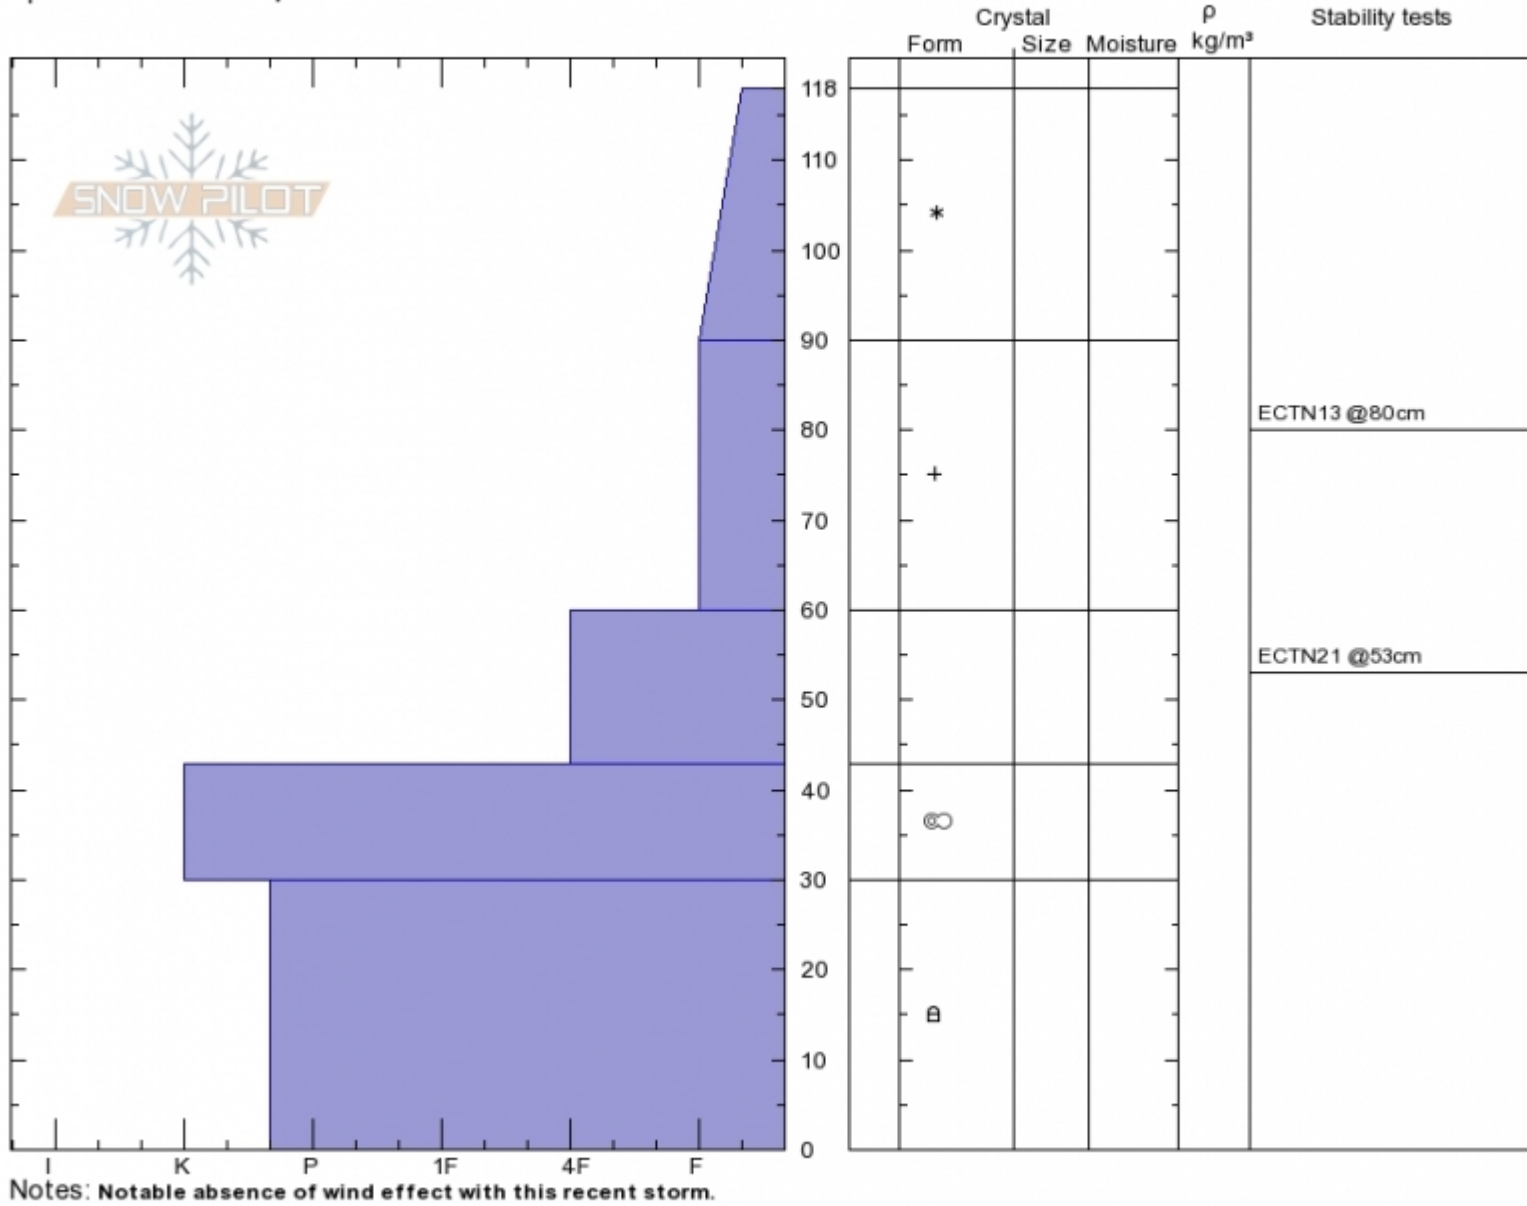

west Woody Ridge
 Absaroka Range
 MT
 Elevation: 9500 ft
 Aspect: 270°
 Specifics: We skied slope

Beau Fredlund
 Sun Nov 5 13:00 2017
 Co-ord: 44.98484N, -109.92673E
 Slope Angle: 25°
 Wind Loading:

Stability:
 Air Temperature: -5°C
 Sky Cover: OVC
 Precipitation: S2
 Wind: Calm

HS118
 Stability Test Notes

Layer No

Advisory Region
 Cooke City

Forecast link: [GNFAC Avalanche Advisory for Mon Nov 6, 2017](#)
 Cooke City, 2017-11-06