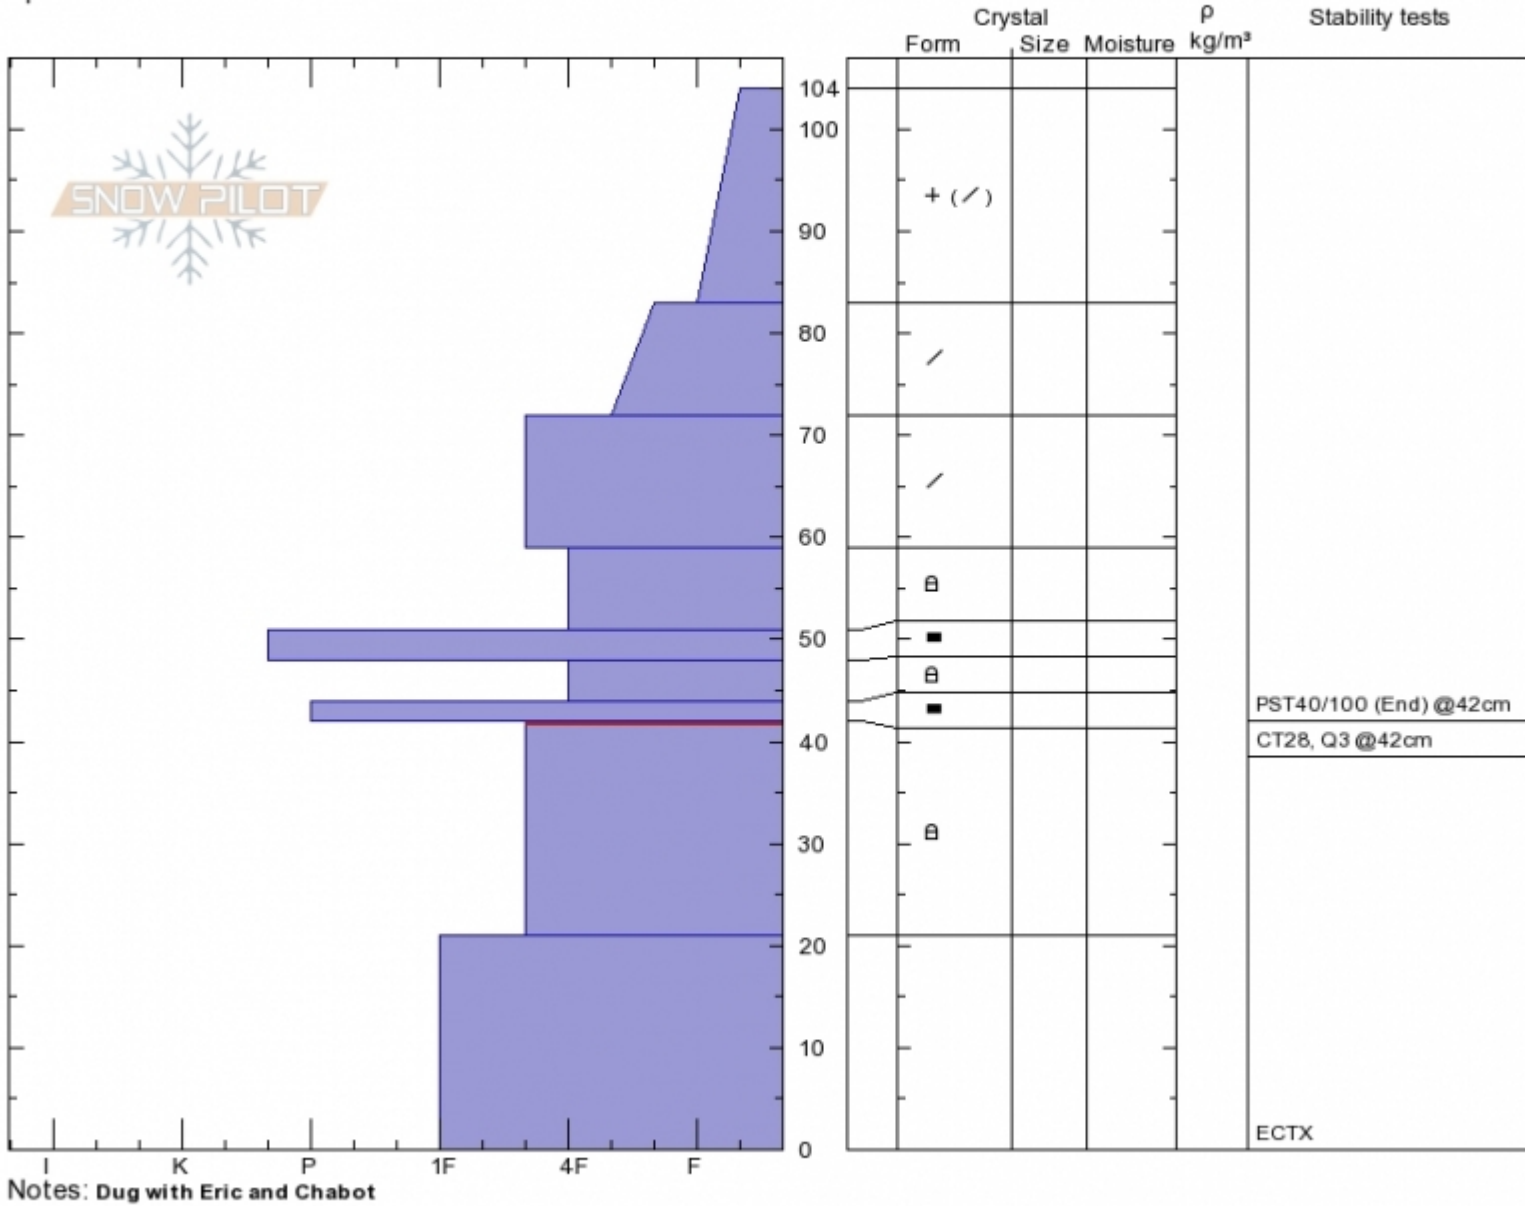

Mt. Ellis Shoulder
Gallatin Range-N
MT
 Elevation: **7850 ft**
 Aspect: **50°**
 Specifics:

Gabrielle Antonioli
Tue Dec 19 10:20 2017
 Co-ord: **45.57388N, -110.94715W**
 Slope Angle: **32°**
 Wind Loading: **no**

Stability: **Good**
 Air Temperature: **-1°C**
 Sky Cover: **OVC**
 Precipitation: **NO**
 Wind: **Calm**

HS104
Stability Test Notes
42: CPST 40/100(End)@ 48

Layer No
21-42: Pro

Advisory Region
 Northern Gallatin

Forecast link: [GNFAC Avalanche Advisory for Wed Dec 20, 2017](#)
 Northern Gallatin, 2017-12-20