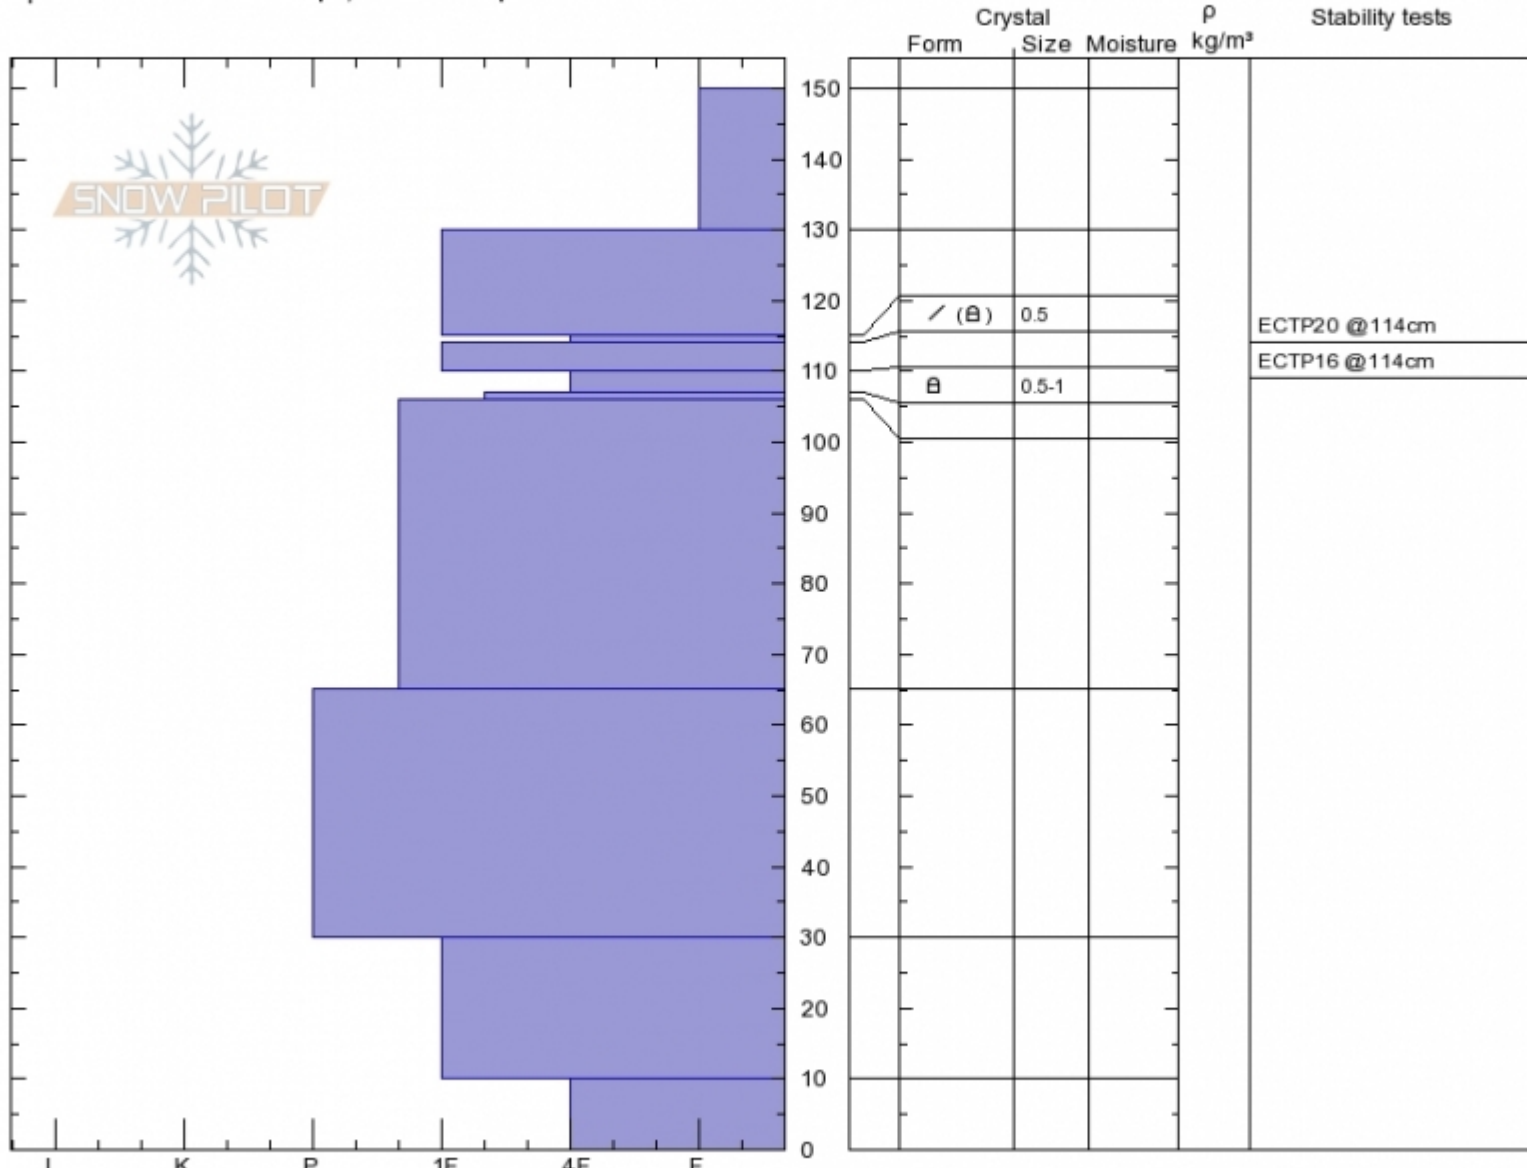

**Beehive - top Tyler's  
Madison Range-N  
MT**  
Elevation: **9080 ft**  
Aspect: **240°**  
Specifics: **Ski tracks on slope; We skied slope**

**Alex Marienthal**  
Sun Feb 11 11:17 2018  
Co-ord: **45.32335N, -111.38217W**  
Slope Angle: **35°**  
Wind Loading: **previous**

Stability: **Fair**  
Air Temperature:  
Sky Cover: **CLR**  
Precipitation: **NO**  
Wind: **Calm**

**HS150**  
Stability Test Notes

Layer No  
**114-115:**

Notes: Pit in Middle Basin was HS 175 and ECTN18 on NSF/MFCx 40cm down. ECTP in this pit was a surprise and not on a clear visible interface. It looked like decomposing/framed. Maybe under old wind slab. Skied steep, but conservative terrain lower on slope.