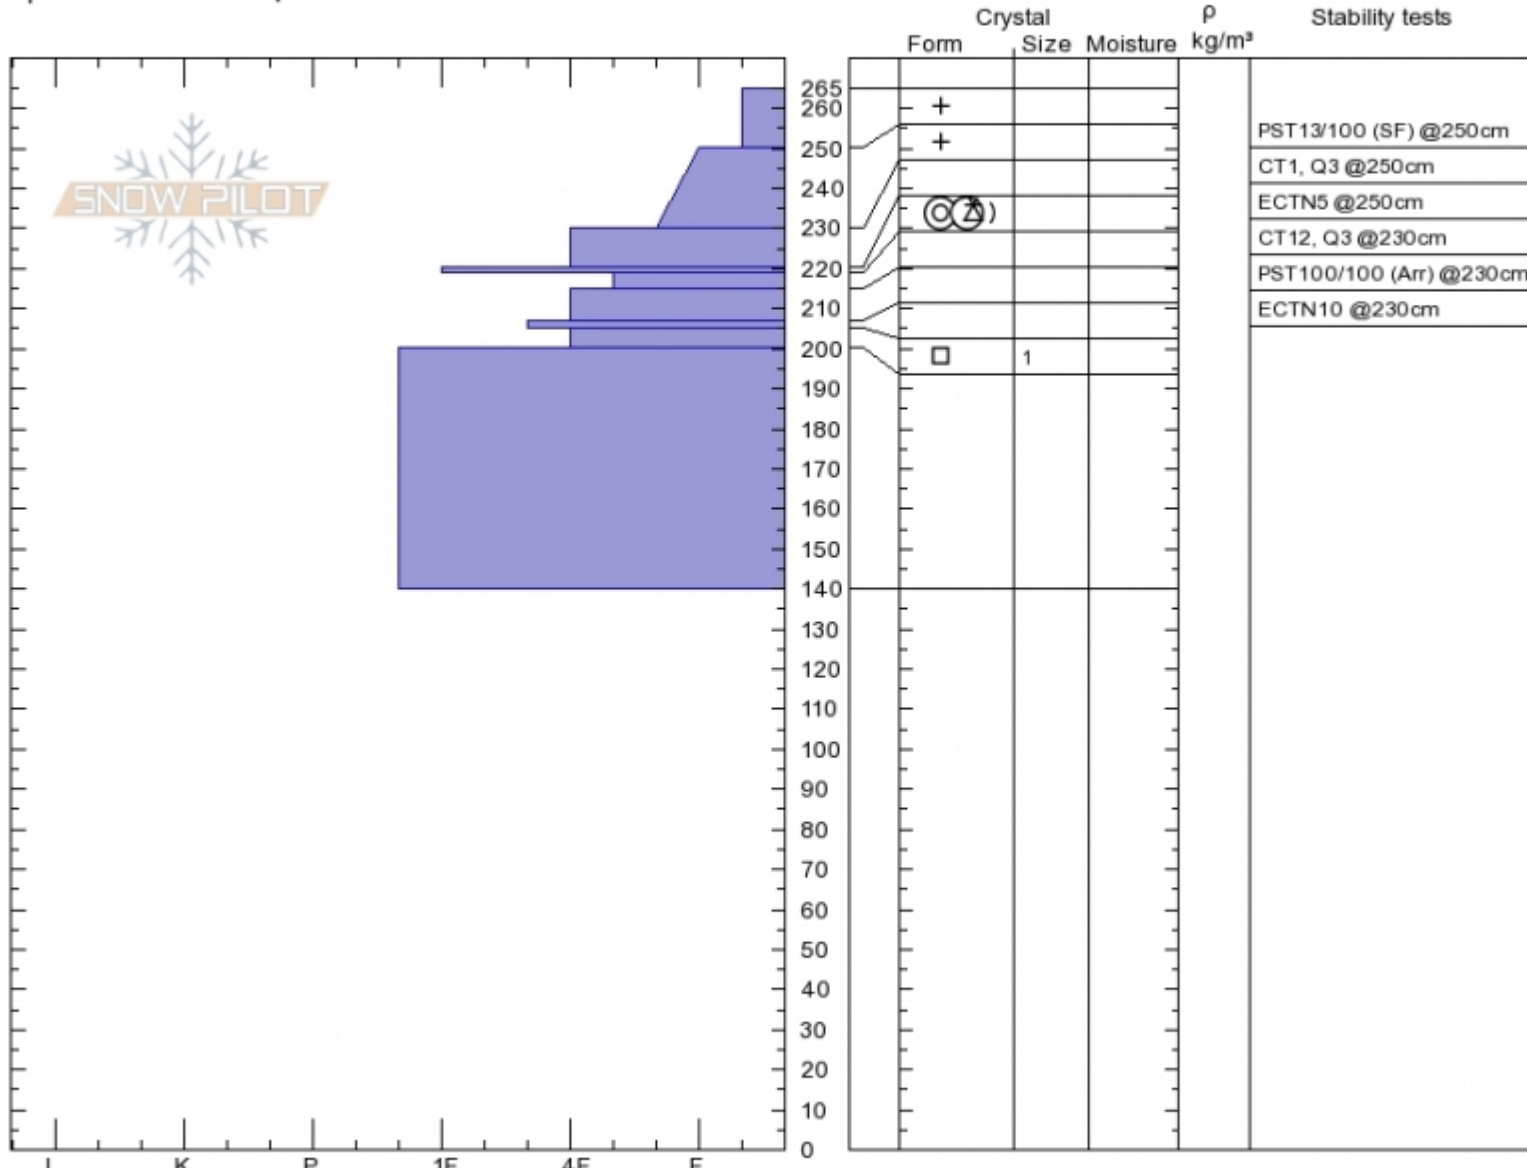

Headwall
 Gallatin Range-N
 MT
 Elevation: 8749 ft
 Aspect: 35°
 Specifics: We skied slope

Gabrielle Antonioli
 Thu Feb 15 12:00 2018
 Co-ord: 45.39334N, -110.95377W
 Slope Angle: 30°
 Wind Loading:

Stability: Fair
 Air Temperature: -15°C
 Sky Cover: SCT
 Precipitation: S-1
 Wind: W Light Breeze

HS265
 Stability Test Notes

Layer No

Notes: Skies obscured, cleared throughout the day. Light winds at pit location, but consistent W wind at higher elevations.

Hyalite Headwall Pit Profile

Advisory Region
 Northern Gallatin
 Longitude
 -110.95W
 Latitude
 45.39N