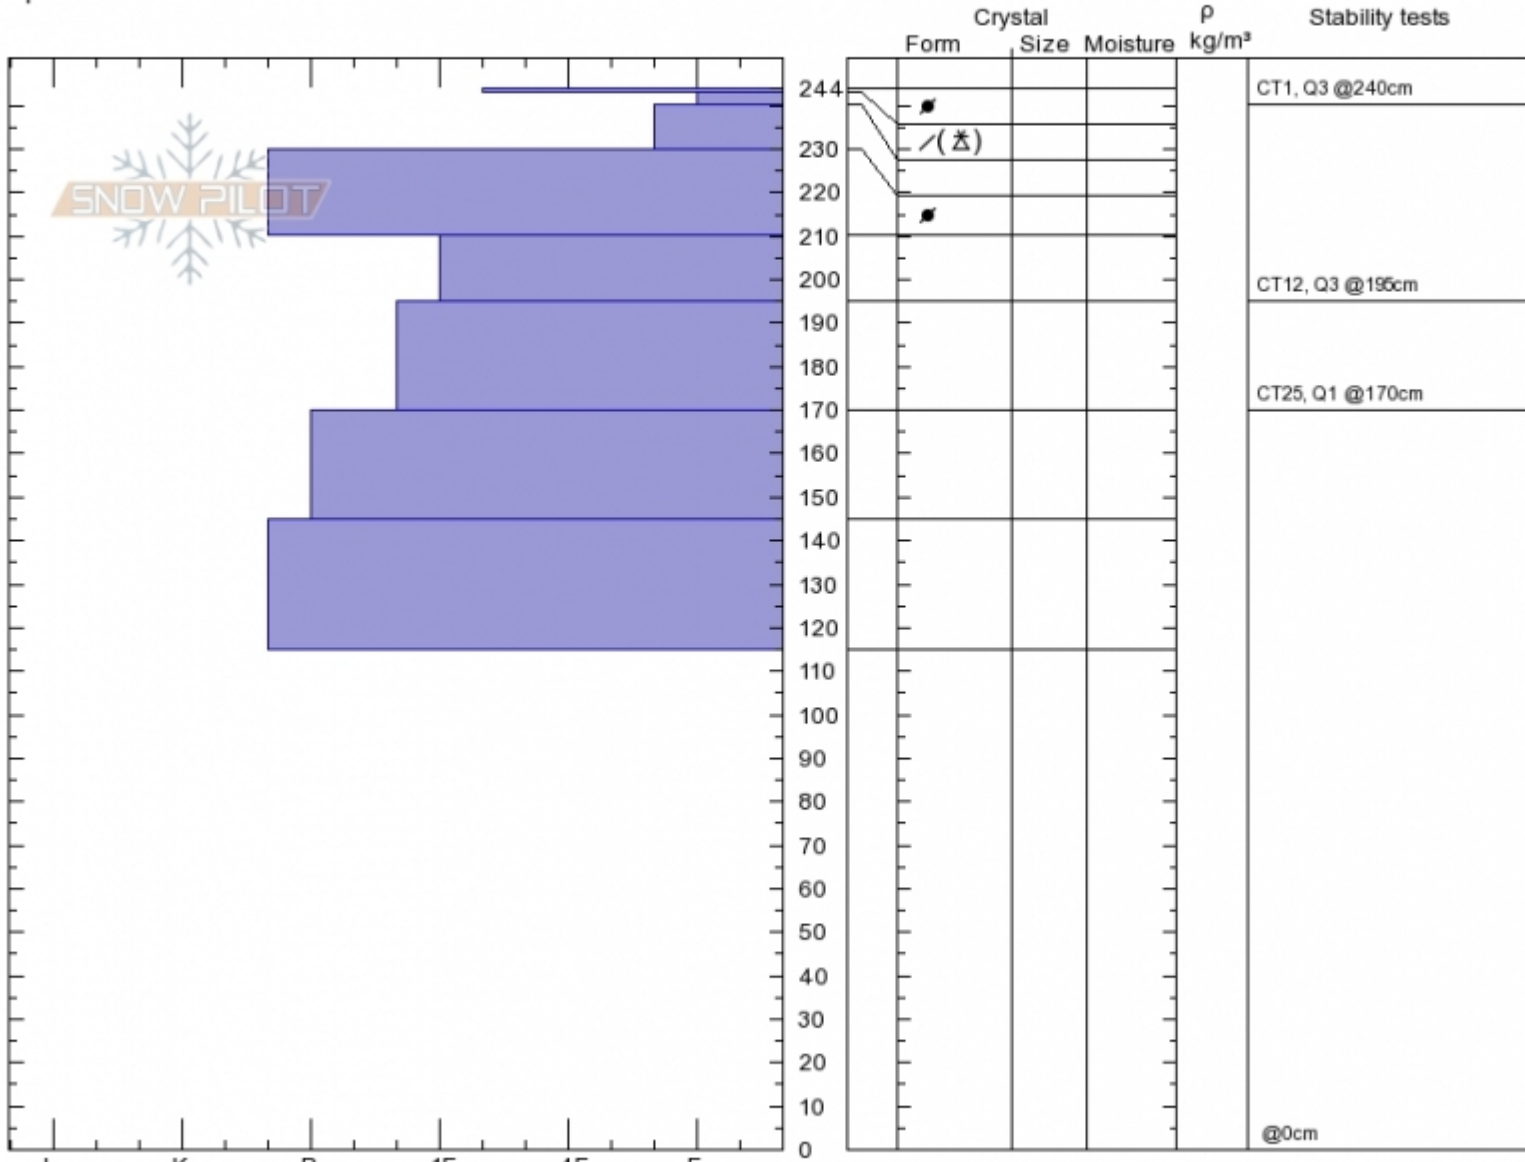

**The Ramp
Bridger Range
MT**
Elevation: **8320 ft**
Aspect: **65°**
Specifics:

Gabrielle Antonioli
Tue Feb 20 11:00 2018
Co-ord: **45.82956N, -110.93417W**
Slope Angle: **28°**
Wind Loading: **previous**

Stability: **Good**
Air Temperature: **-21°C**
Sky Cover: **FEW**
Precipitation: **NO**
Wind: **SW Light Breeze**

HS244
Stability Test Notes

Layer No
240-243: F

Notes: Dug with Chabot. East winds carved away snow at higher elevations, causing a mix of dense but stubborn wind slabs and sifted more recent wind direction reversal to west. Cornices remain large and noted softer snow/graupel with recent hard slab on top.

Advisory Region
Bridger Range
Longitude
-110.94W
Latitude
45.83N
Bridger Range, 2018-02-20