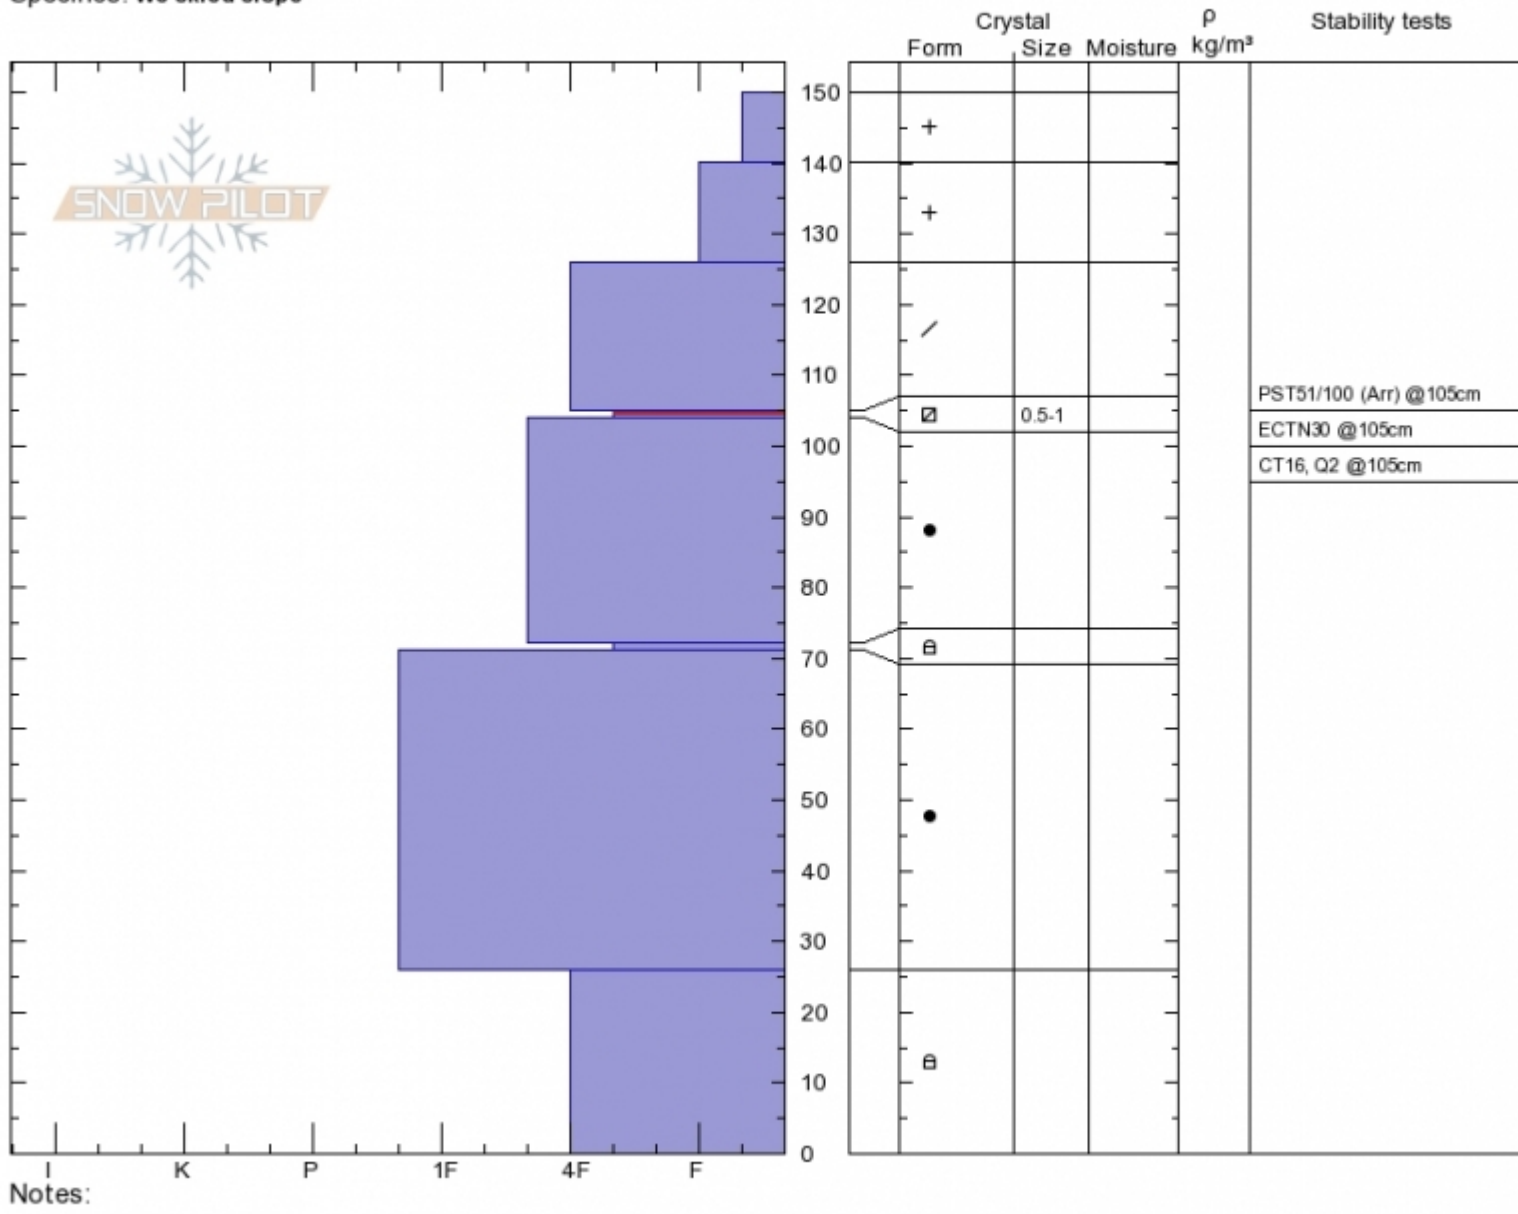

**Trapper NE**  
**Lionhead Range**  
**MT**  
 Elevation: **9000 ft**  
 Aspect: **70°**  
 Specifics: **We skied slope**

**Eric Knoff**  
**Fri Feb 23 13:00 2018**  
 Co-ord: **44.83589N, -111.34523W**  
 Slope Angle: **30°**  
 Wind Loading: **no**

Stability: **Good**  
 Air Temperature: **-20°C**  
 Sky Cover: **CLR**  
 Precipitation: **NO**  
 Wind: **Calm**

**HS150**  
**Stability Test Notes**

Layer No  
**104-105:**

Notes:

Advisory Region  
 Lionhead Range  
 Lionhead Range, 2018-02-24