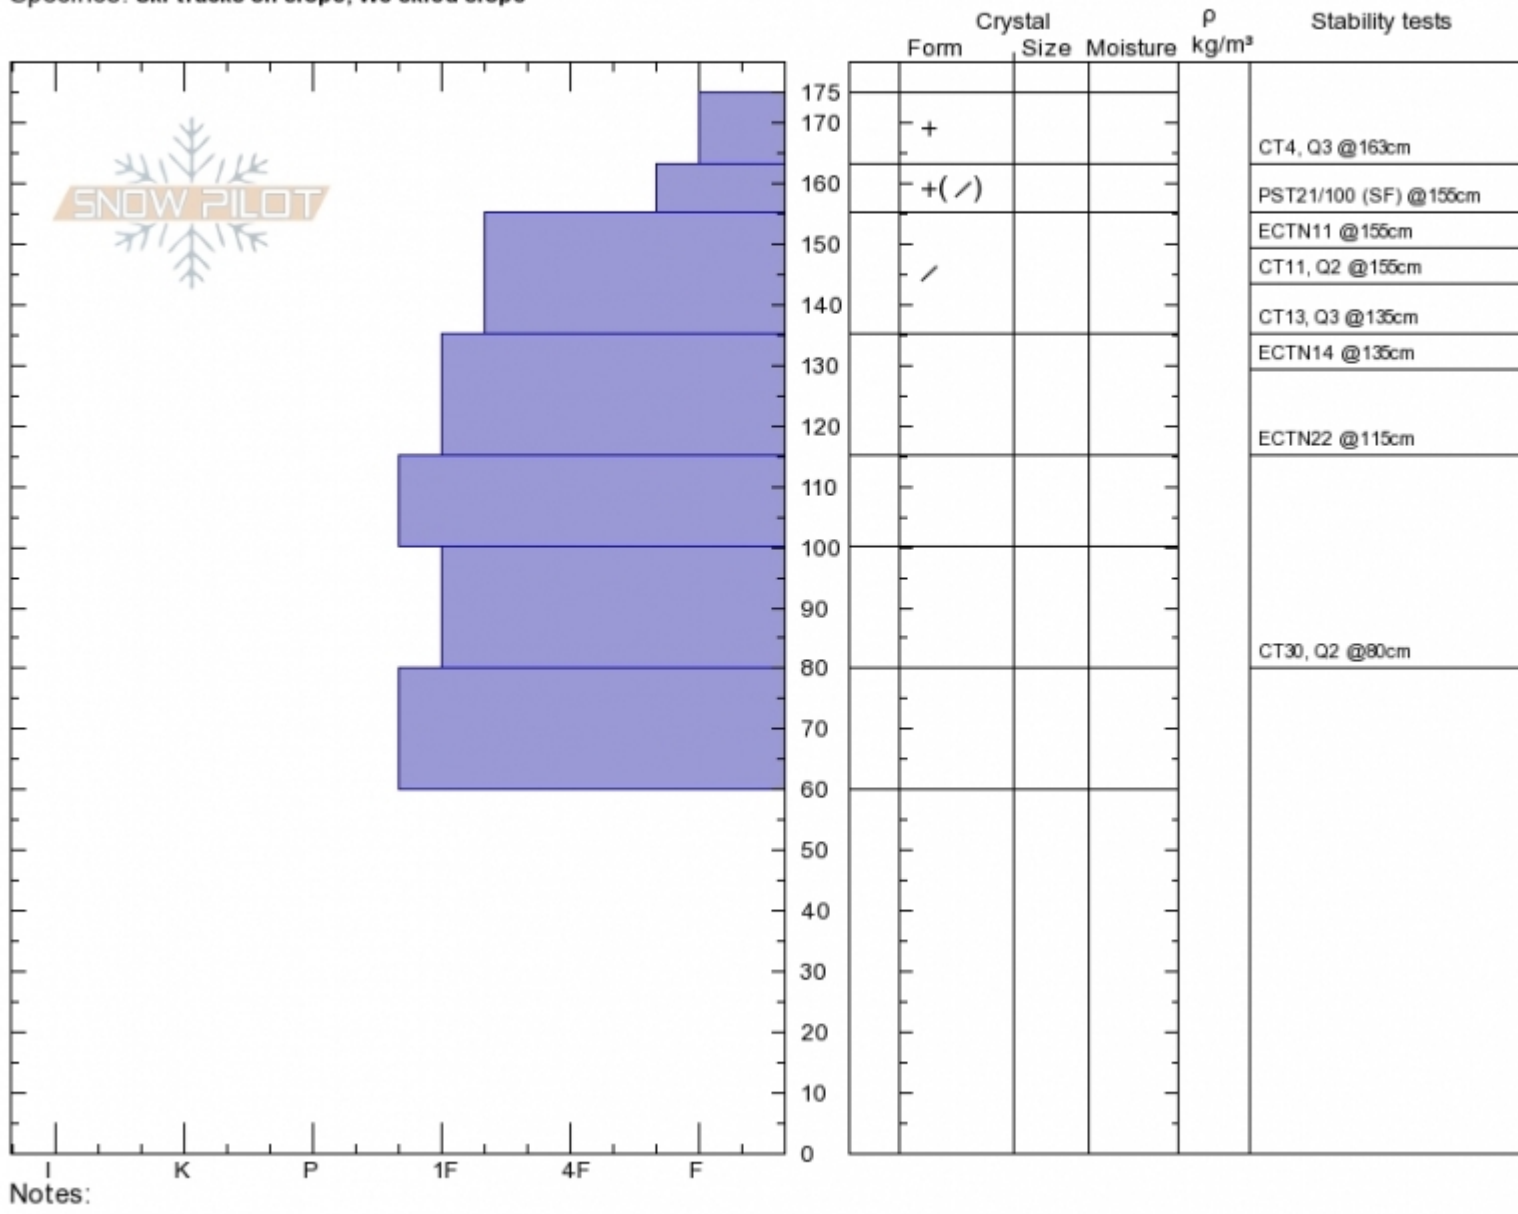

BaconRind/ErnieMiller
 Madison Range-S
 MT
 Elevation: 8840 ft
 Aspect: 100°
 Specifics: Ski tracks on slope; We skied slope

Alex Marienthal
 Sun Mar 4 11:30 2018
 Co-ord: 44.95855N, -111.09991W
 Slope Angle: 25°
 Wind Loading:

Stability: **Good**
 Air Temperature:
 Sky Cover: **OVC**
 Precipitation: **S1**
 Wind: **Calm**

HS175
 Stability Test Notes

Layer No

Advisory Region
 Southern Madison

Forecast link: [GNFAC Avalanche Advisory for Tue Mar 6, 2018](#)
 Southern Madison, 2018-03-04