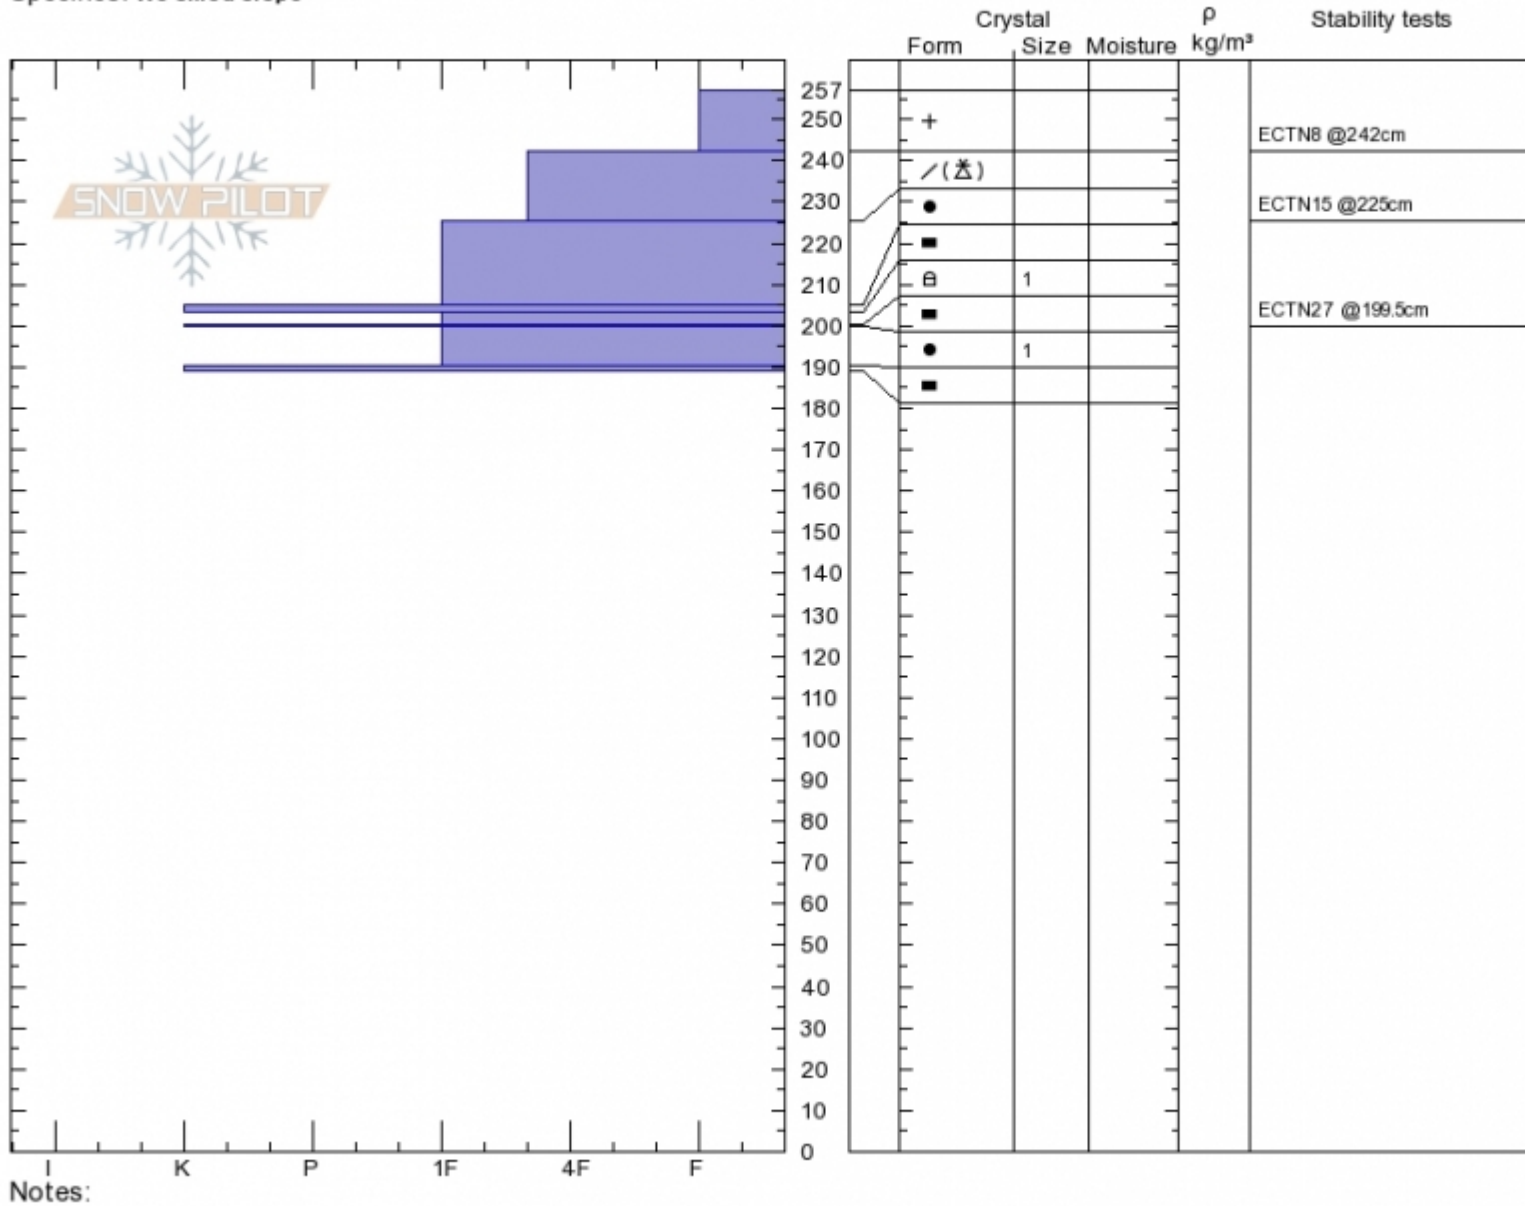

Palisades Butte  
 Gallatin Range-N  
 MT  
 Elevation: 9650 ft  
 Aspect: 160°  
 Specifics: We skied slope

Doug Chabot-Admin  
 Thu Mar 29 11:45 2018  
 Co-ord: 45.41848N, -110.97893W  
 Slope Angle: 32°  
 Wind Loading: yes

Stability: **Very Good**  
 Air Temperature: -7°C  
 Sky Cover: CLR  
 Precipitation: NO  
 Wind: **W Moderate**

HS257  
 Stability Test Notes

Layer No

Advisory Region  
 Northern Gallatin  
 Northern Gallatin, 2018-04-01