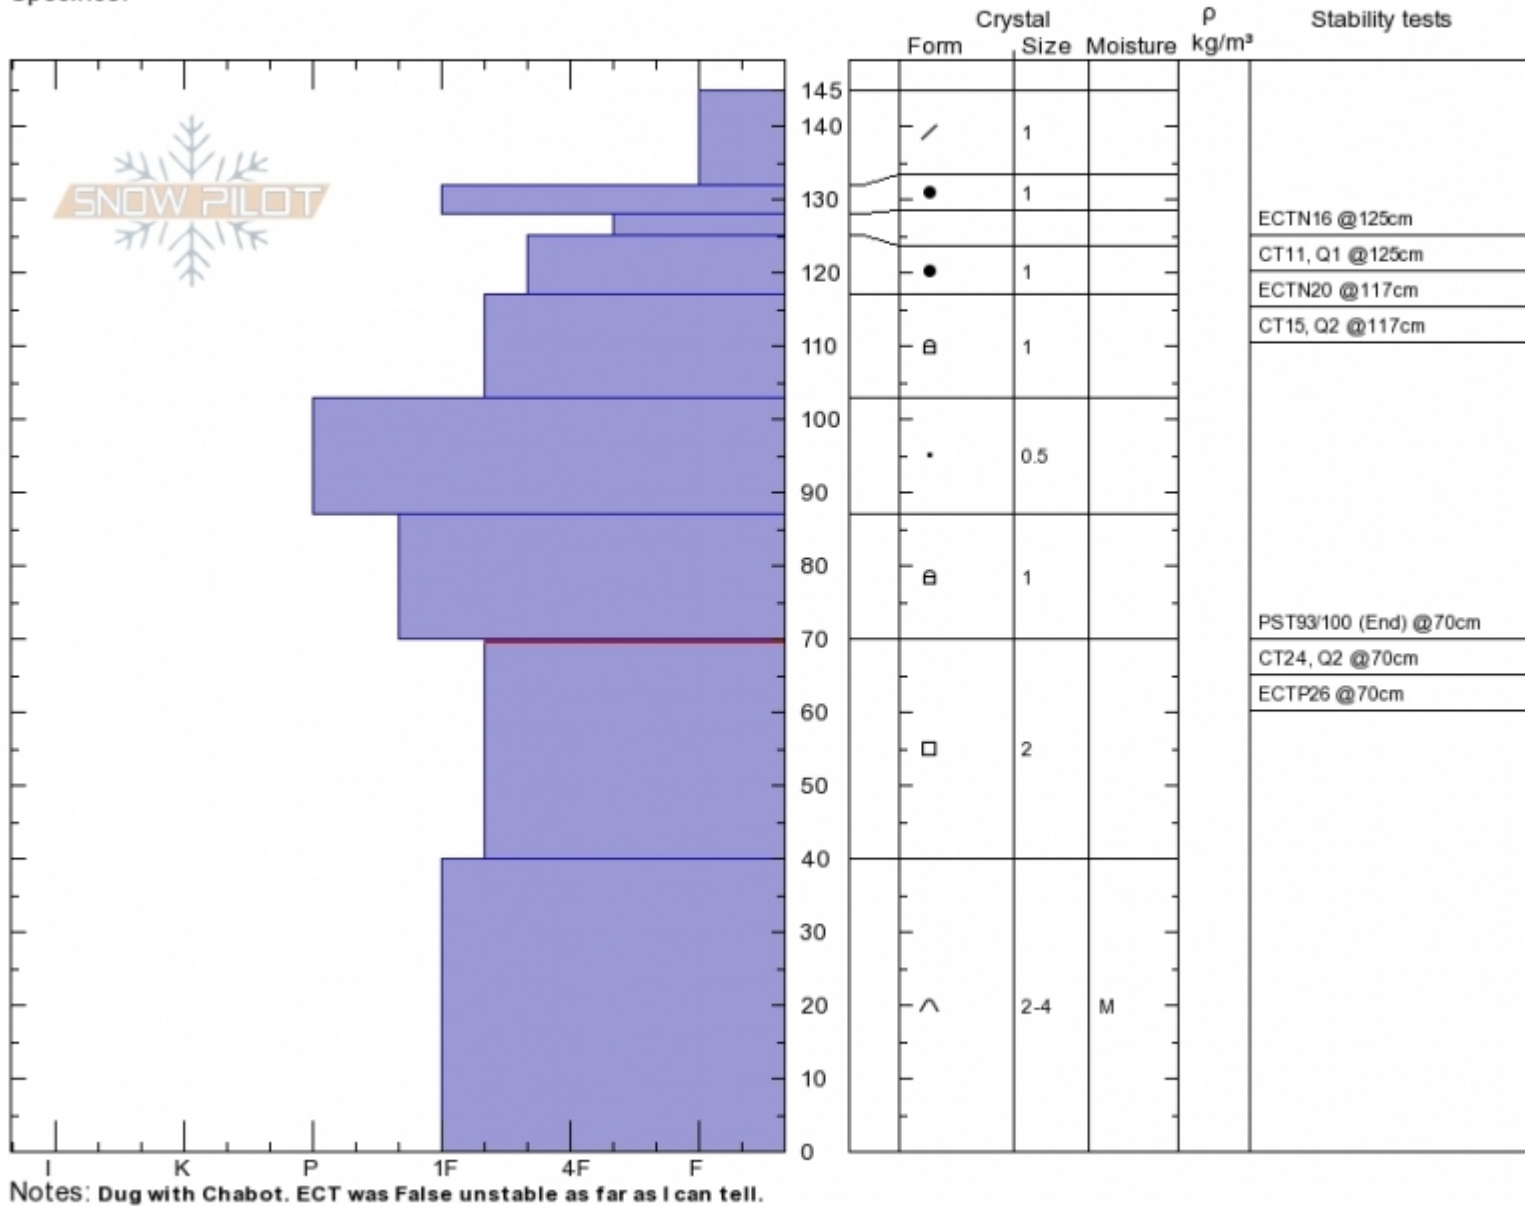

Taylor Fork
 Madison Range-S
 MT
 Elevation: 9480 ft
 Aspect: 100°
 Specifics:

Gabrielle Antonioli
 Wed Apr 4 11:33 2018
 Co-ord: 44.97616N, -111.31281W
 Slope Angle: 26°
 Wind Loading: previous

Stability: Good
 Air Temperature: -7°C
 Sky Cover: BKN
 Precipitation: NO
 Wind: SW Light Breeze

HS145
 Stability Test Notes

Layer No
 40-70: Pr

Taylor Fork Pit Profile, 04-April-18

Advisory Region
 Southern Madison
 Longitude
 -111.15W
 Latitude
 44.95N