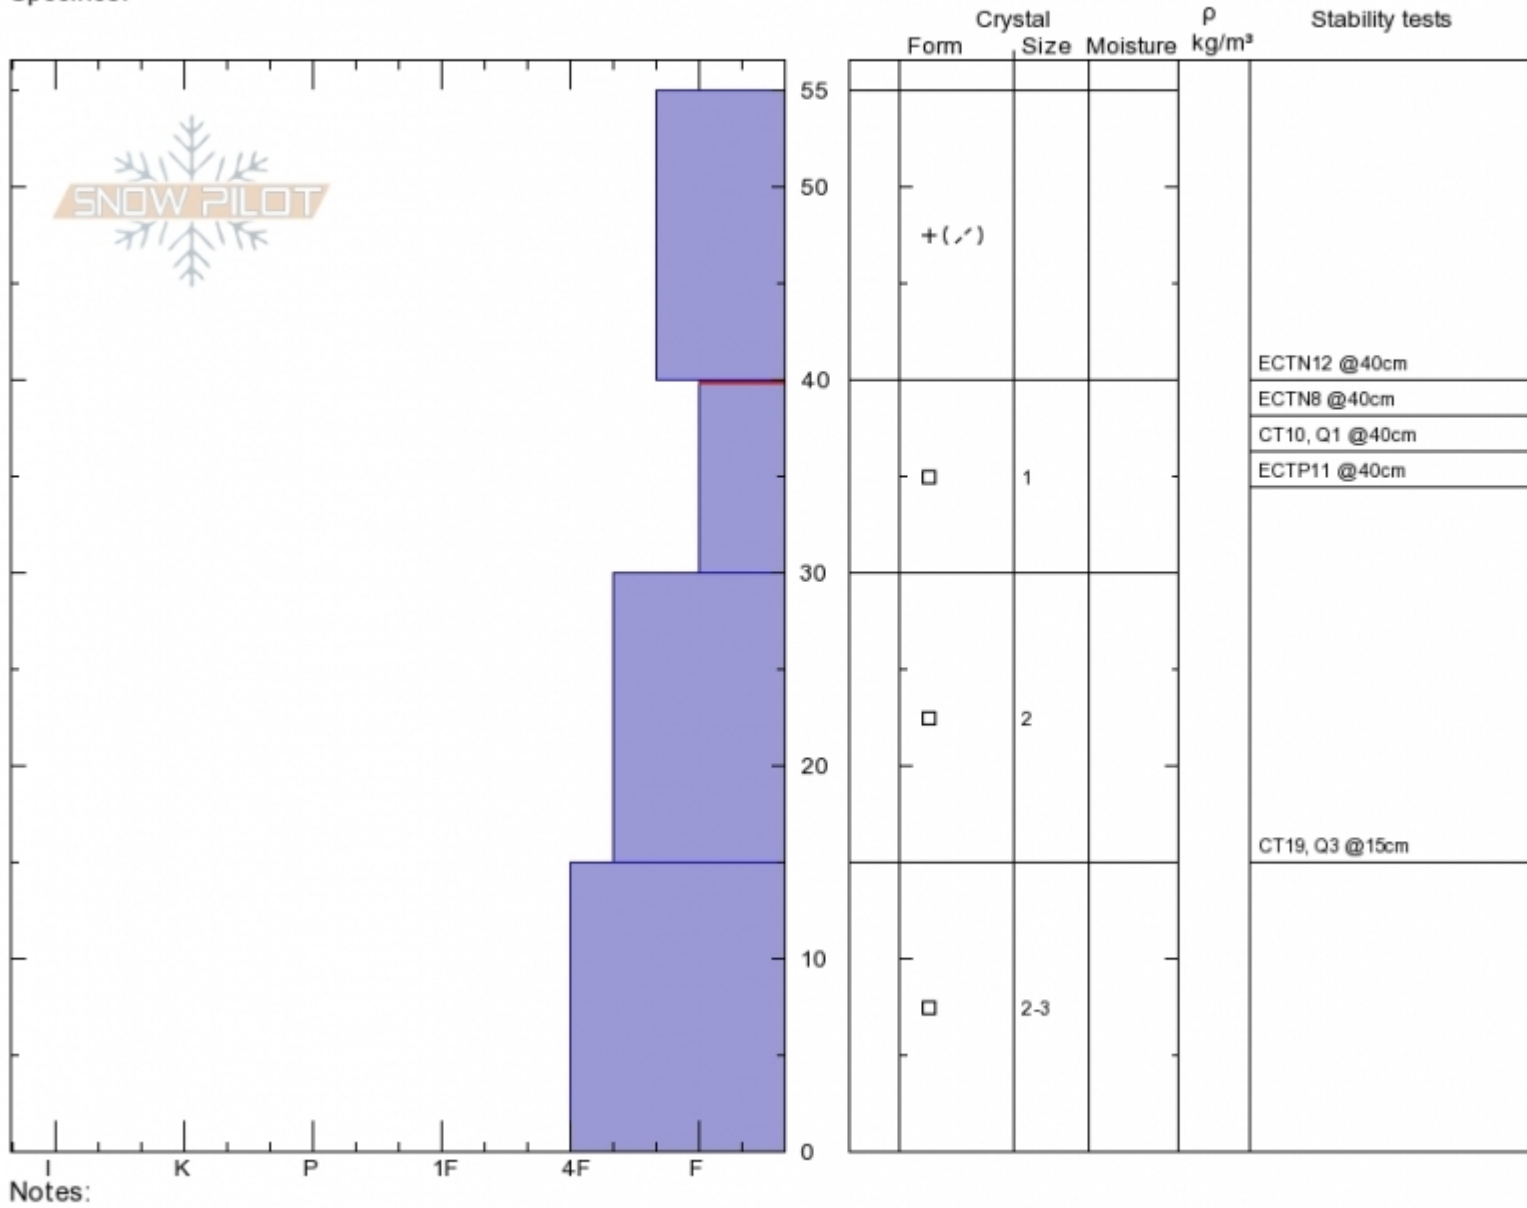

Lionhead Ridge  
 Lionhead Range  
 MT  
 Elevation: 8000 ft  
 Aspect: 60°  
 Specifics:

Alex Marienthal  
 Mon Nov 26 11:30 2018  
 Co-ord: 44.70257N, -111.29597W  
 Slope Angle: 30°  
 Wind Loading:

Stability: **Poor**  
 Air Temperature:  
 Sky Cover:  
 Precipitation:  
 Wind:

HS55  
 Stability Test Notes

Layer No  
 30-40: Pr

Advisory Region  
 Lionhead Range  
 Lionhead Range, 2018-11-28