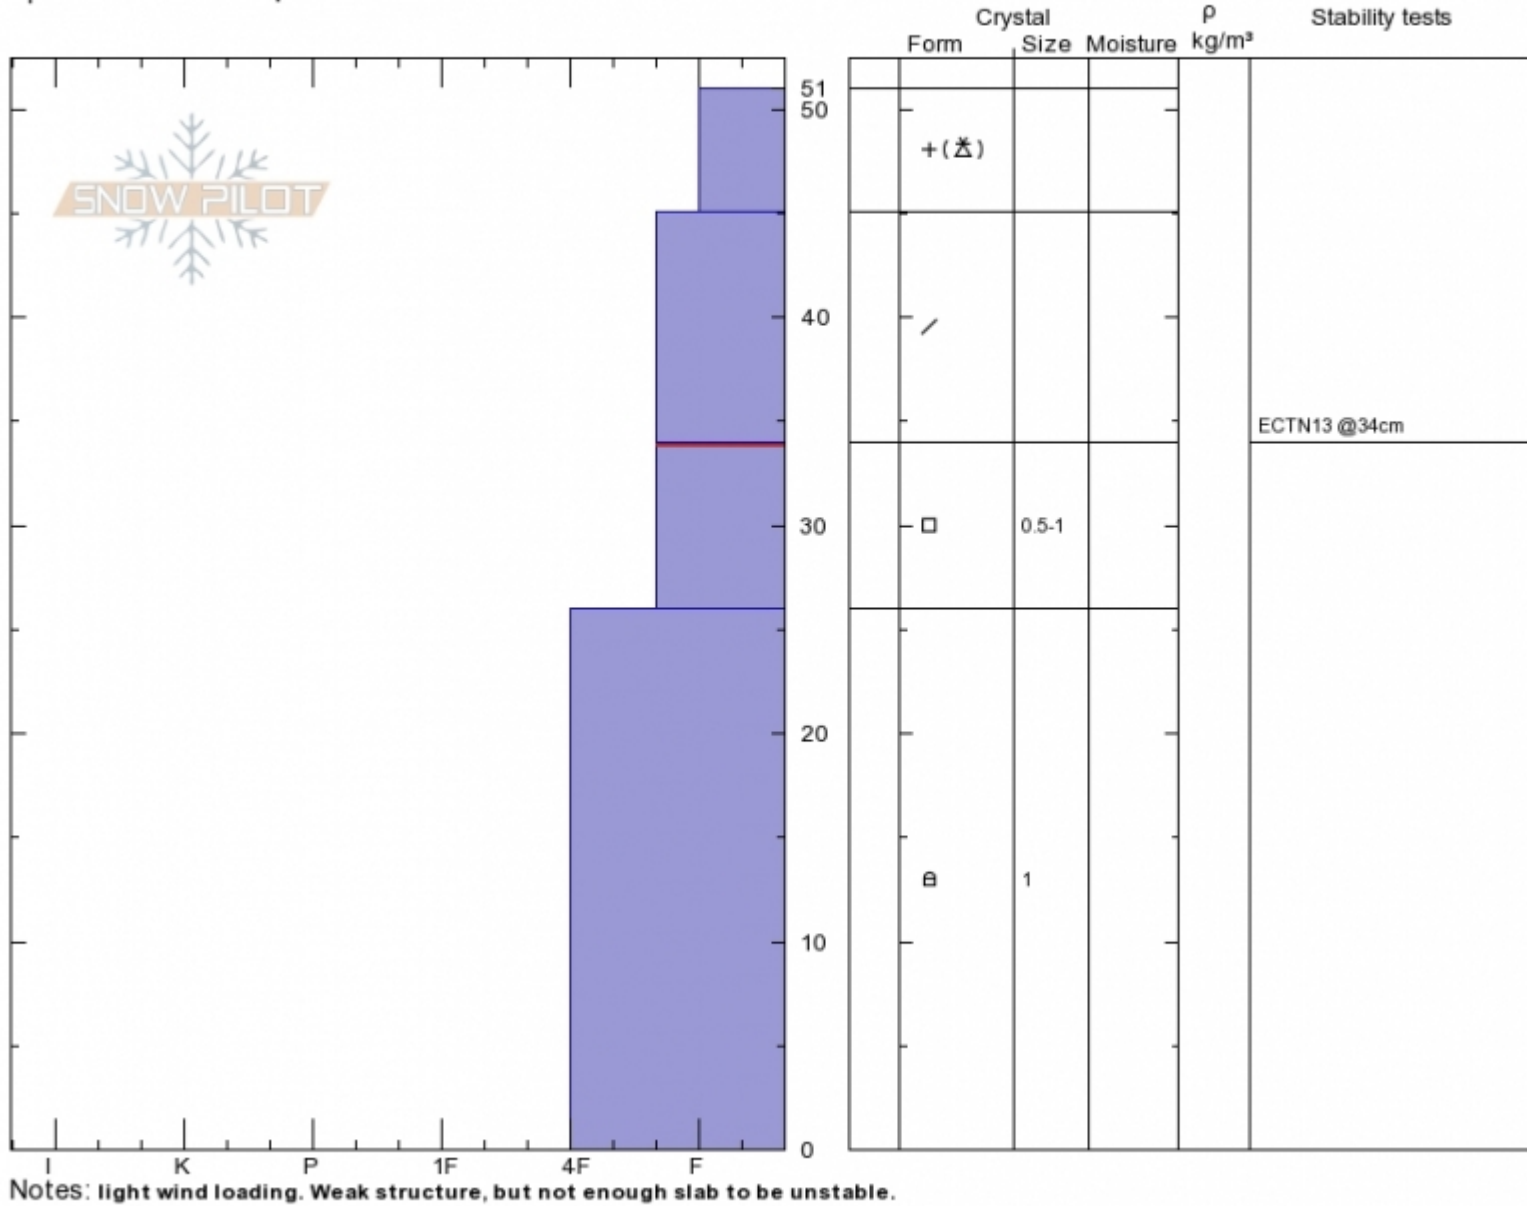

**Beehive Basin**  
**Madison Range-N**  
**MT**  
 Elevation: **8900 ft**  
 Aspect: **240°**  
 Specifics: **We skied slope**

**Eric Knoff**  
**Wed Nov 28 13:10 2018**  
 Co-ord:  
 Slope Angle: **33°**  
 Wind Loading: **previous**

Stability:  
 Air Temperature: **-5°C**  
 Sky Cover: **SCT**  
 Precipitation: **NO**  
 Wind: **W Moderate**

**HS51**  
 Stability Test Notes

Layer No  
**26-34: Pro**

Advisory Region  
 Northern Madison  
 Northern Madison, 2018-11-29