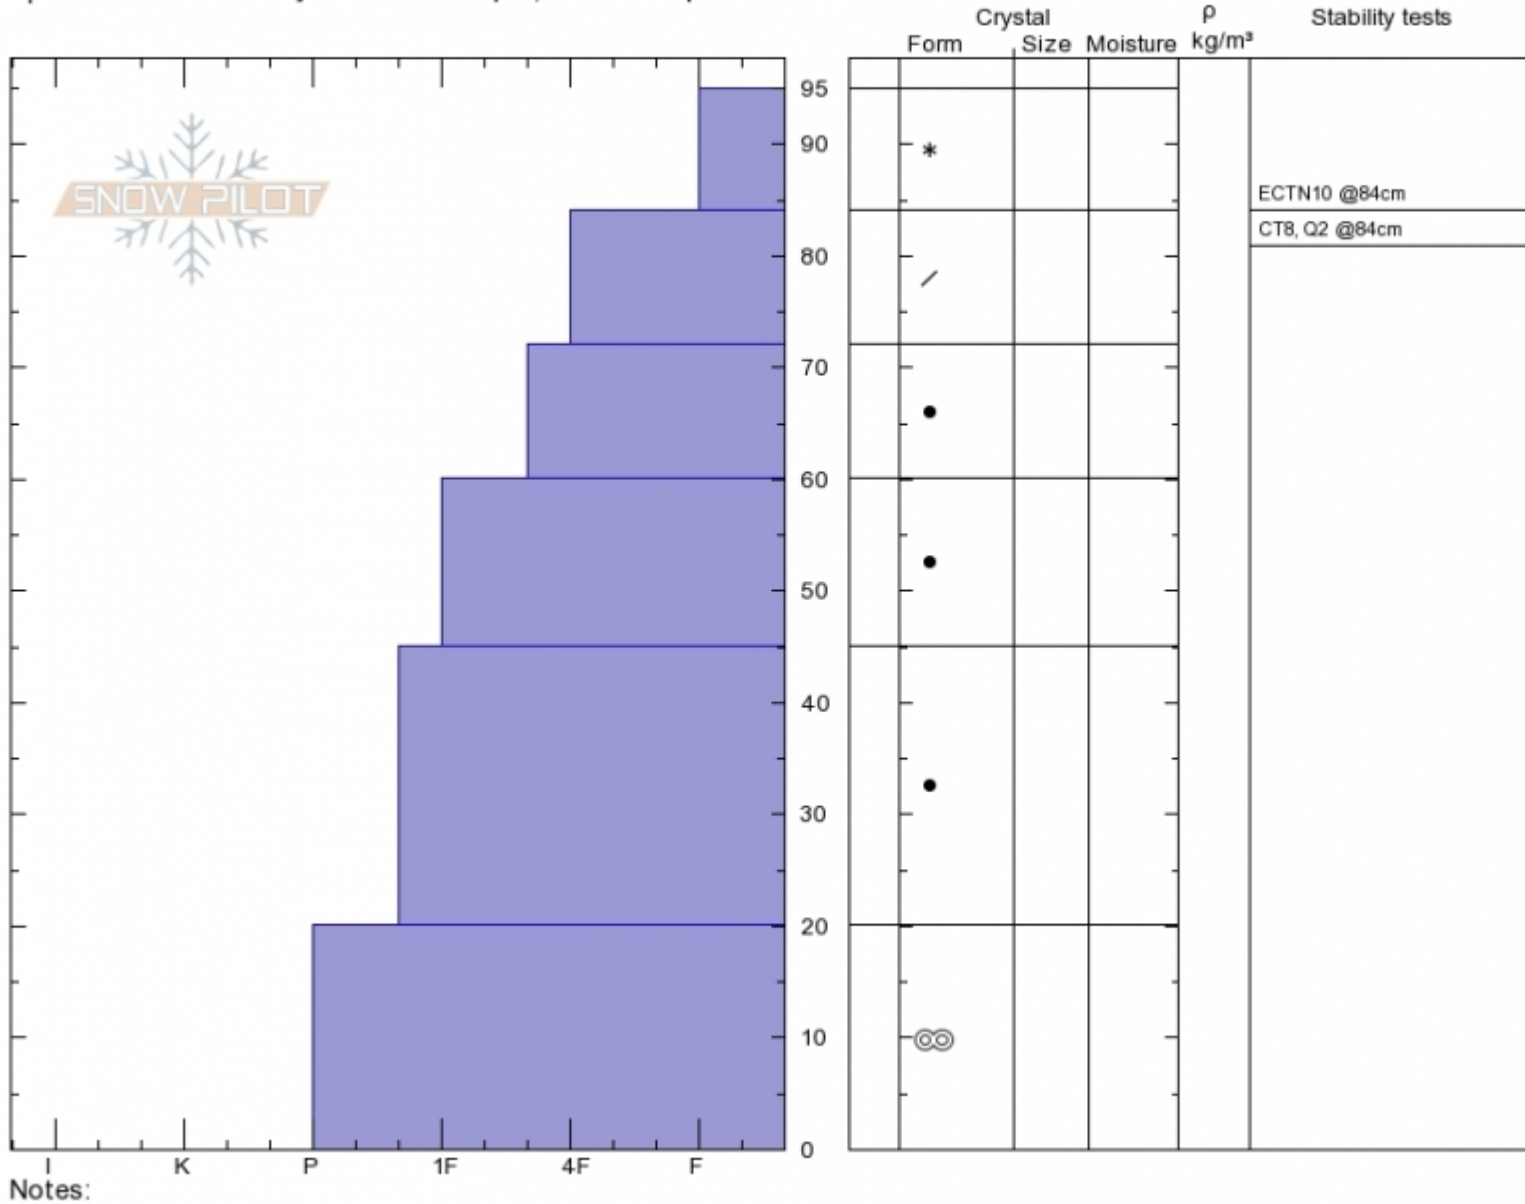

Bostwick Canyon
Bridger Range
MT
Elevation: **7990 ft**
Aspect: **290°**
Specifics: **Recent activity on different slopes; We skied slope**

Alex Marienthal
Sat Dec 1 11:45 2018
Co-ord: **45.79311N, -110.94444W**
Slope Angle: **28°**
Wind Loading:

Stability: **Good**
Air Temperature:
Sky Cover: **BKN**
Precipitation: **NO**
Wind: **Light Breeze**

HS95
Stability Test Notes

Layer No

Advisory Region
Bridger Range
Bridger Range, 2018-12-03