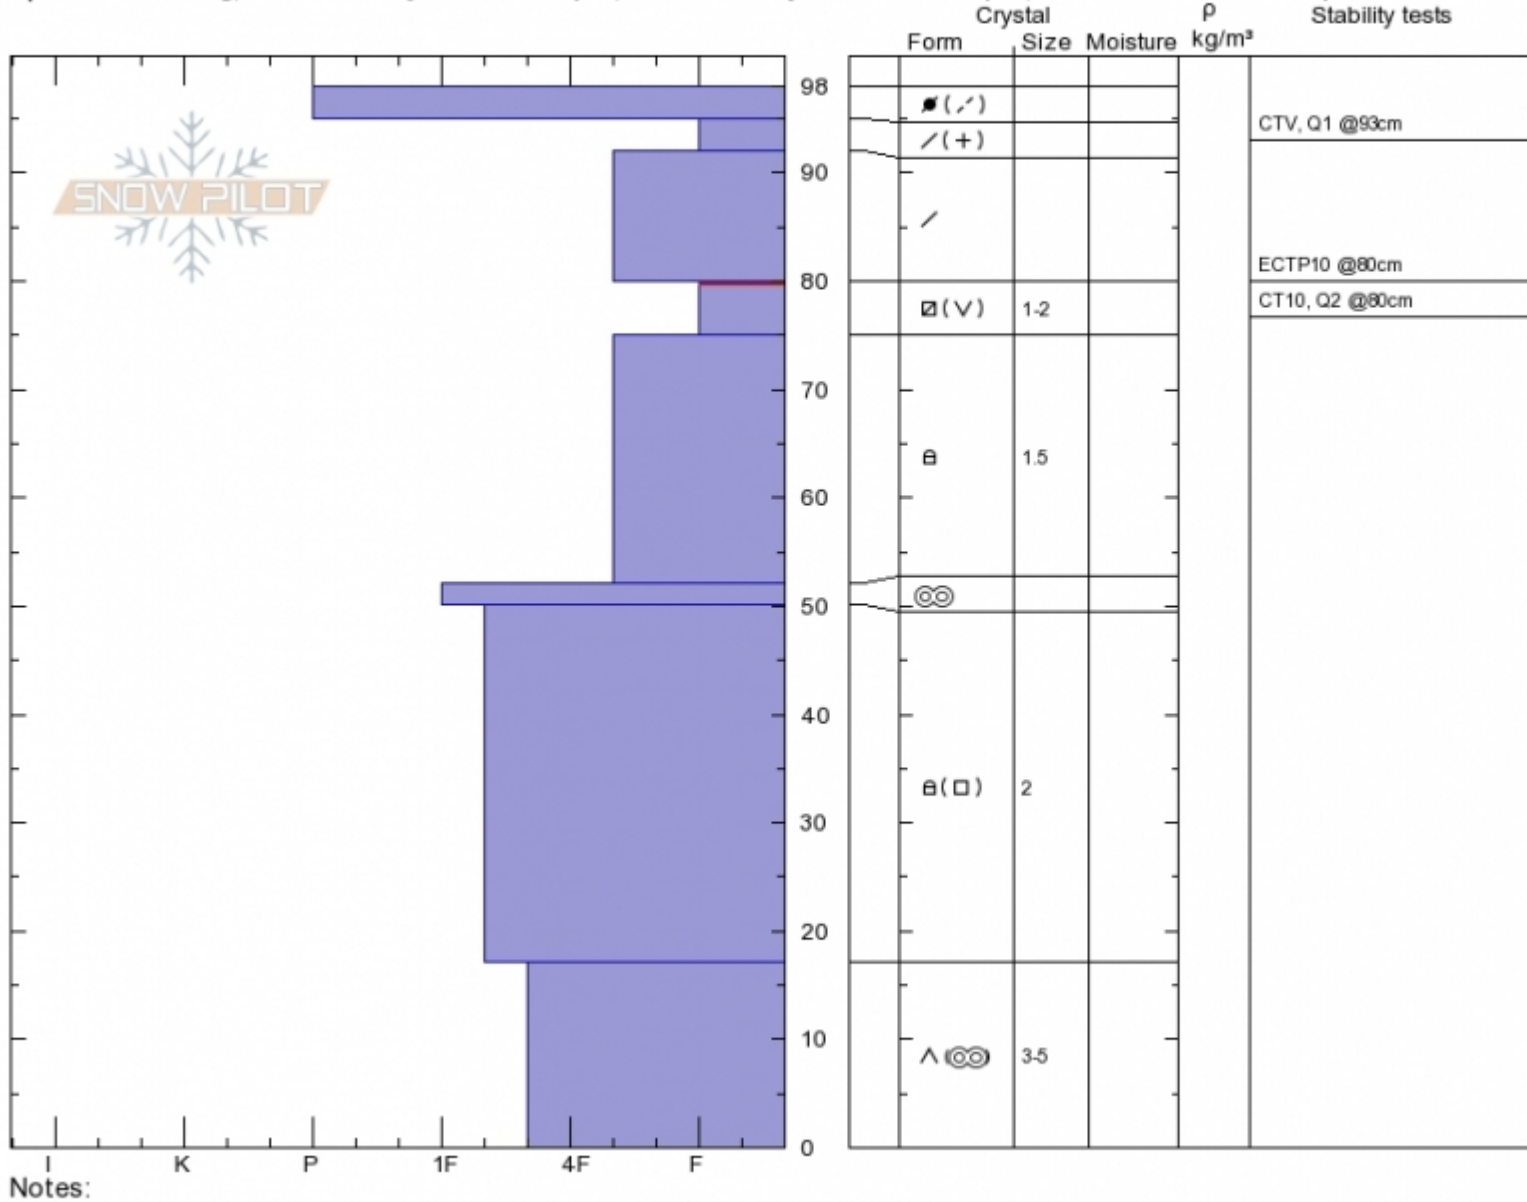

Second Yellow Mule
Madison Range-N
MT

Elevation: 9380 ft
Aspect: 45°

Alex Marienthal
Sun Dec 16 10:20 2018
Co-ord: 45.17730N, -111.40087W
Slope Angle: 30°
Wind Loading: yes

Stability: **Poor**
Air Temperature:
Sky Cover: **SCT**
Precipitation:
Wind: **Calm**

HS98
Stability Test Notes

Layer No
75-80: Pr
0-17: Icy r

Specifics: Cracking; Recent activity on similar slopes; Recent activity on different slopes; Snowmobile tracks on slope

Advisory Region
Northern Madison
Avalanche Details: [Snowmobiler triggered wind slab on Buck Ridge](#)
Northern Madison, 2018-12-16