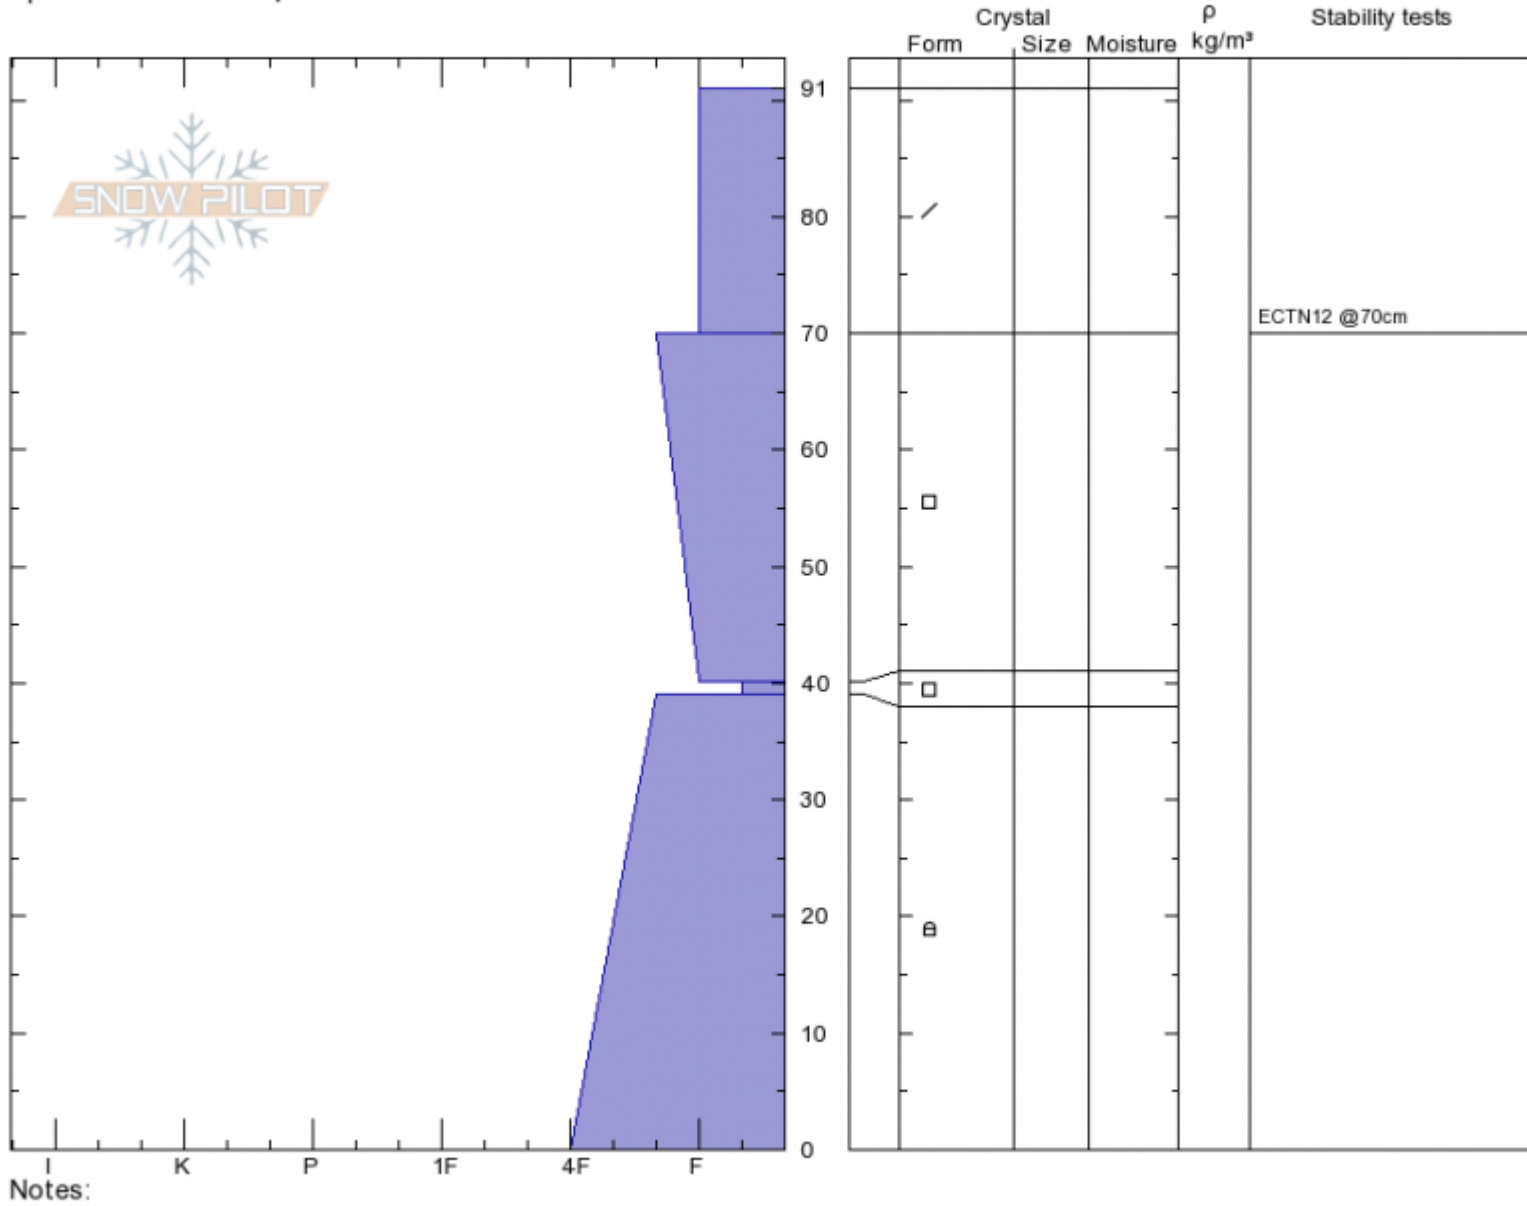

Dog Leg
Bridger Range
MT
Elevation: 8200 ft
Aspect: 69°
Specifics: We skied slope

Andrew Schauer
Sun Dec 16 15:20 2018
Co-ord: 45.83187N, -110.93578W
Slope Angle: 36°
Wind Loading: no

Stability: **Good**
Air Temperature: -2°C
Sky Cover: **CLR**
Precipitation: **NO**
Wind: **Calm**

HS91
Stability Test Notes

Layer No
39-40: Pr

Advisory Region
Bridger Range
Longitude
-110.94W
Latitude
45.83N
Bridger Range, 2018-12-16