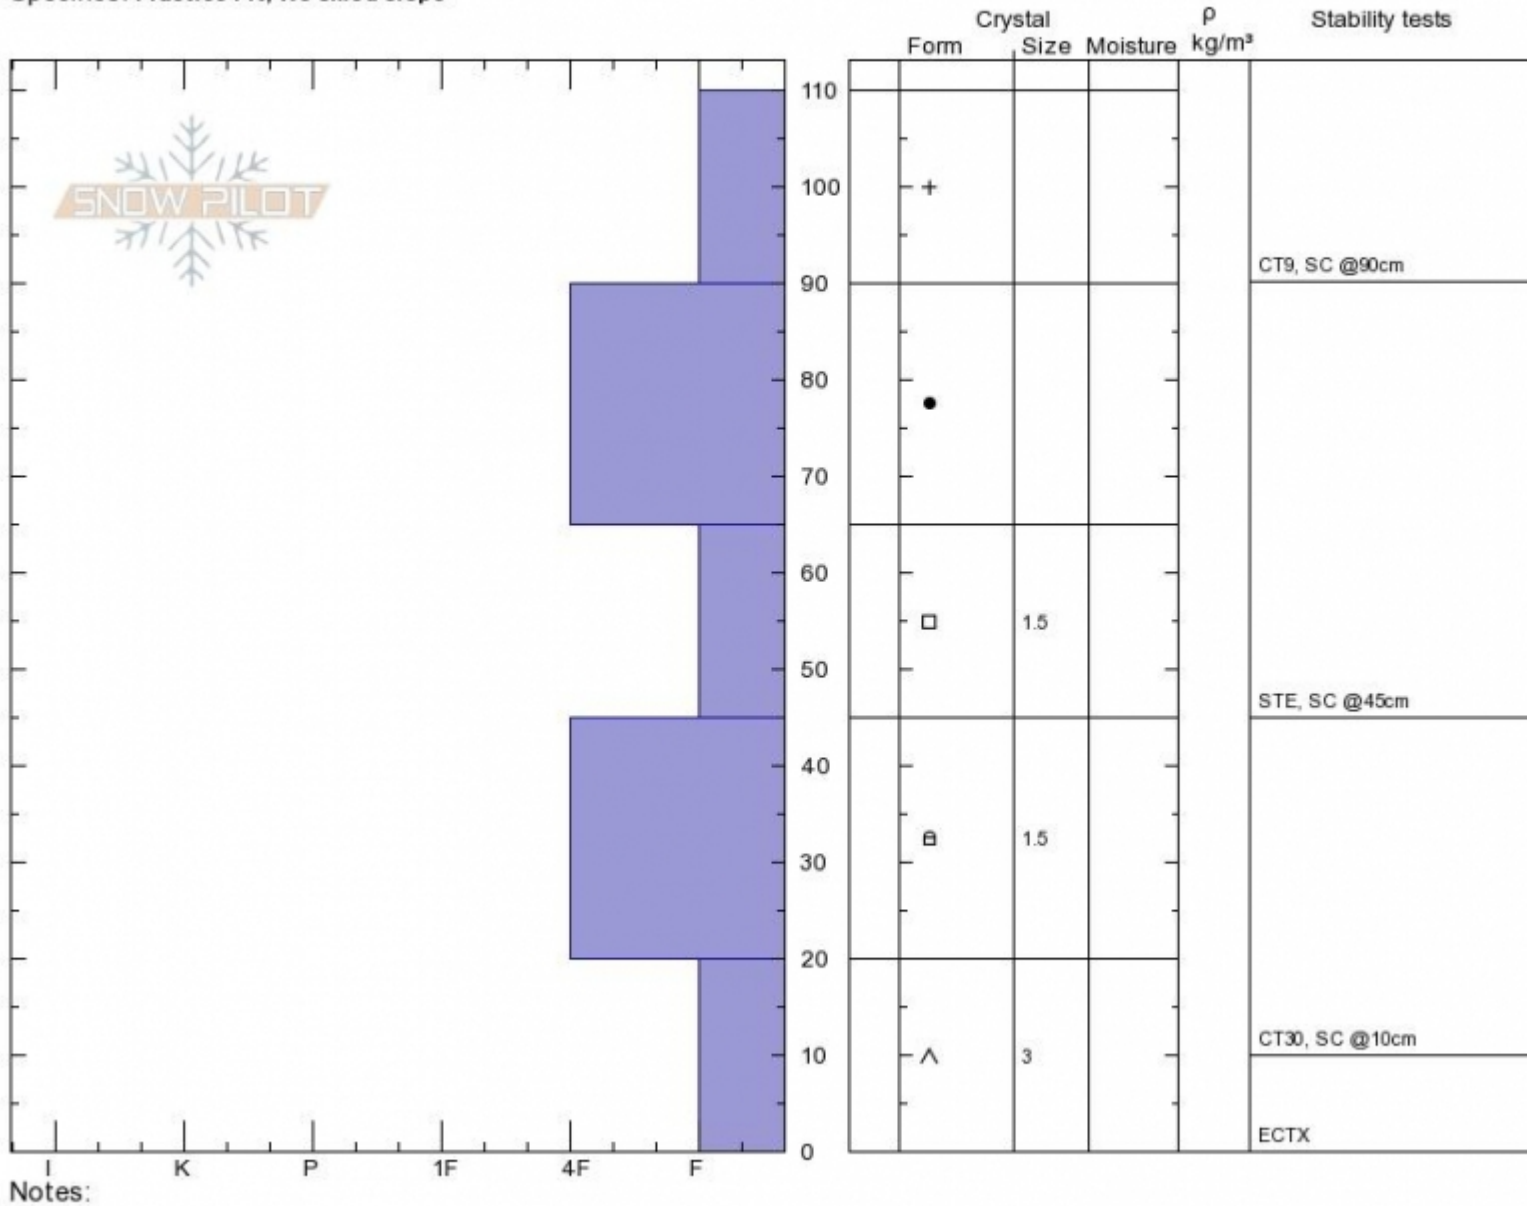

Republic Creek  
Cooke City  
MT

Elevation: 9800 ft  
Aspect: 240°

Specifics: Practice Pit; We skied slope

Logan DeMarcus

Wed Dec 19 10:00 2018

Co-ord: 44.98540N, -109.92520W

Slope Angle:

Wind Loading: no

Stability: **Good**

Air Temperature:

Sky Cover: **BKN**

Precipitation: **S-1**

Wind: **NW Calm**

HS110 PF60

Stability Test Notes

Layer No

0-20: Prob

Advisory Region  
Cooke City  
Longitude  
-109.93W  
Latitude  
44.99N  
Cooke City, 2018-12-20