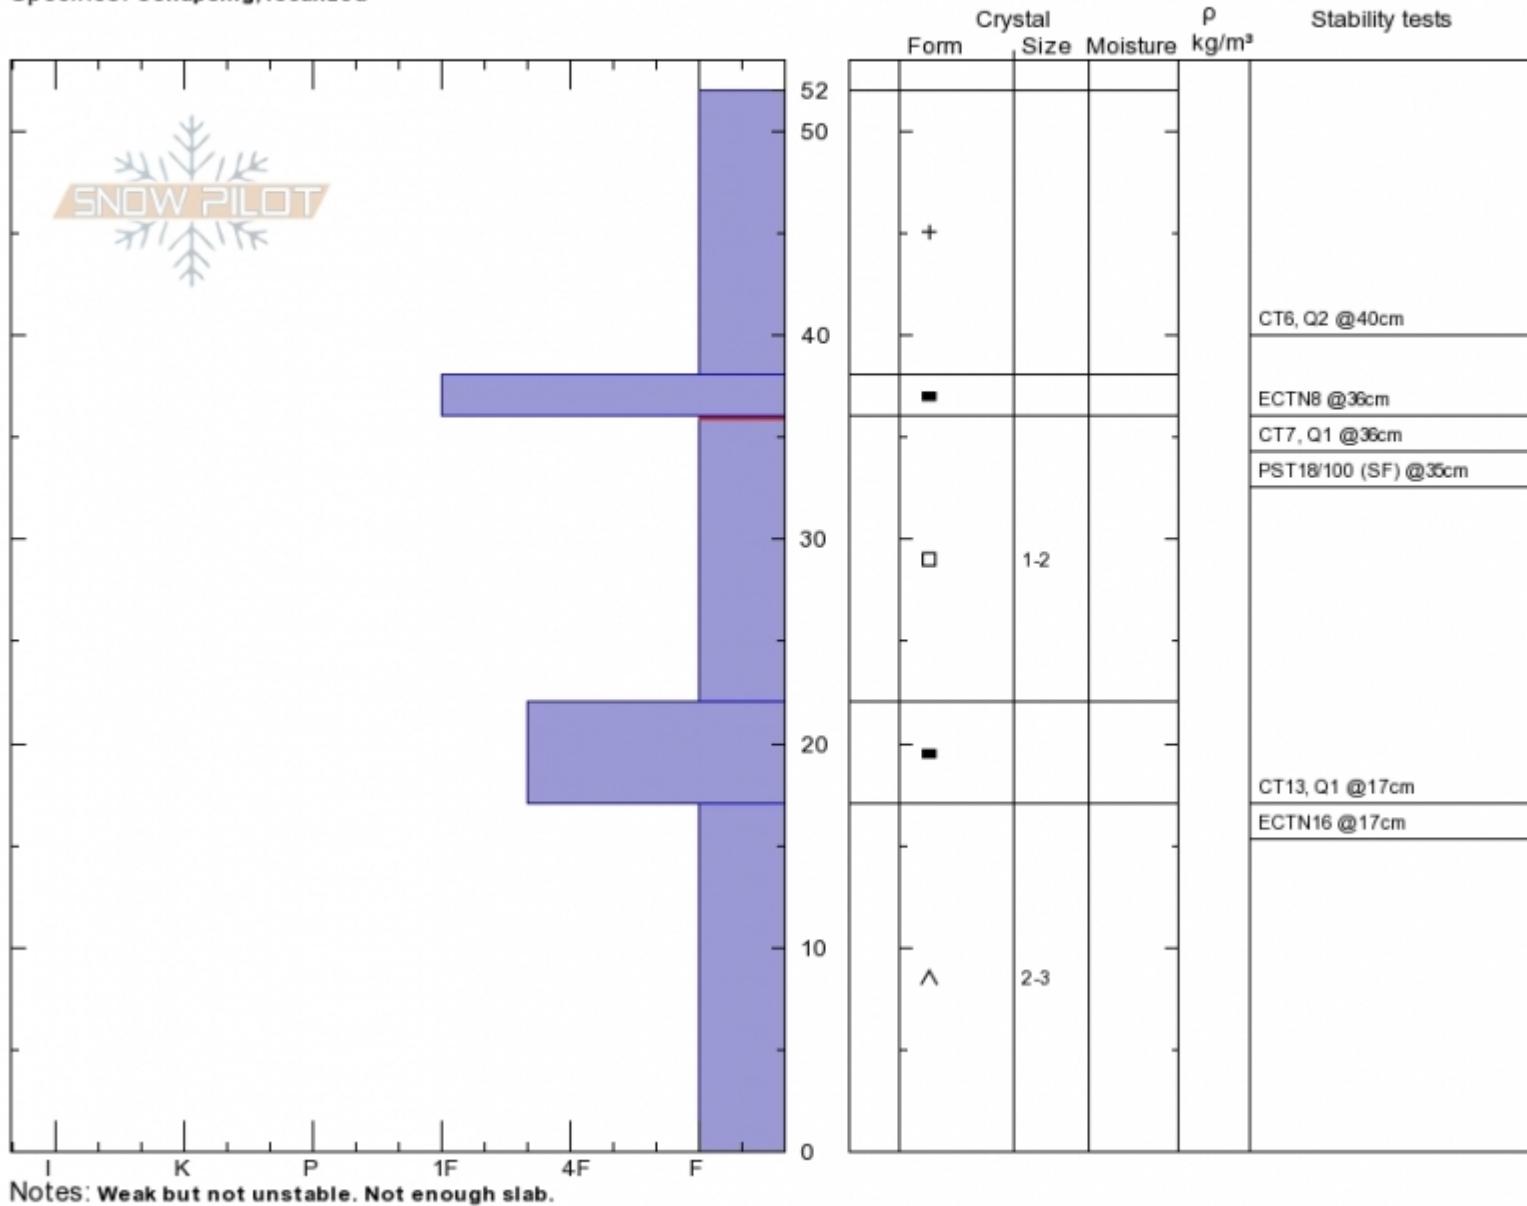

Bacon Rind South
Madison Range-S
MT
 Elevation: **8500 ft**
 Aspect: **140°**
 Specifics: **Collapsing, localized**

Eric Knoff
Thu Dec 20 12:00 2018
 Co-ord: **44.96905N, -111.09386W**
 Slope Angle: **33°**
 Wind Loading:

Stability: **Fair**
 Air Temperature: **-5°C**
 Sky Cover: **SCT**
 Precipitation: **NO**
 Wind: **SW Moderate**

HS52
 Stability Test Notes

Layer No
 22-36: Pro

Advisory Region
 Southern Madison
 Latitude
 6.00N
 Southern Madison, 2018-12-20