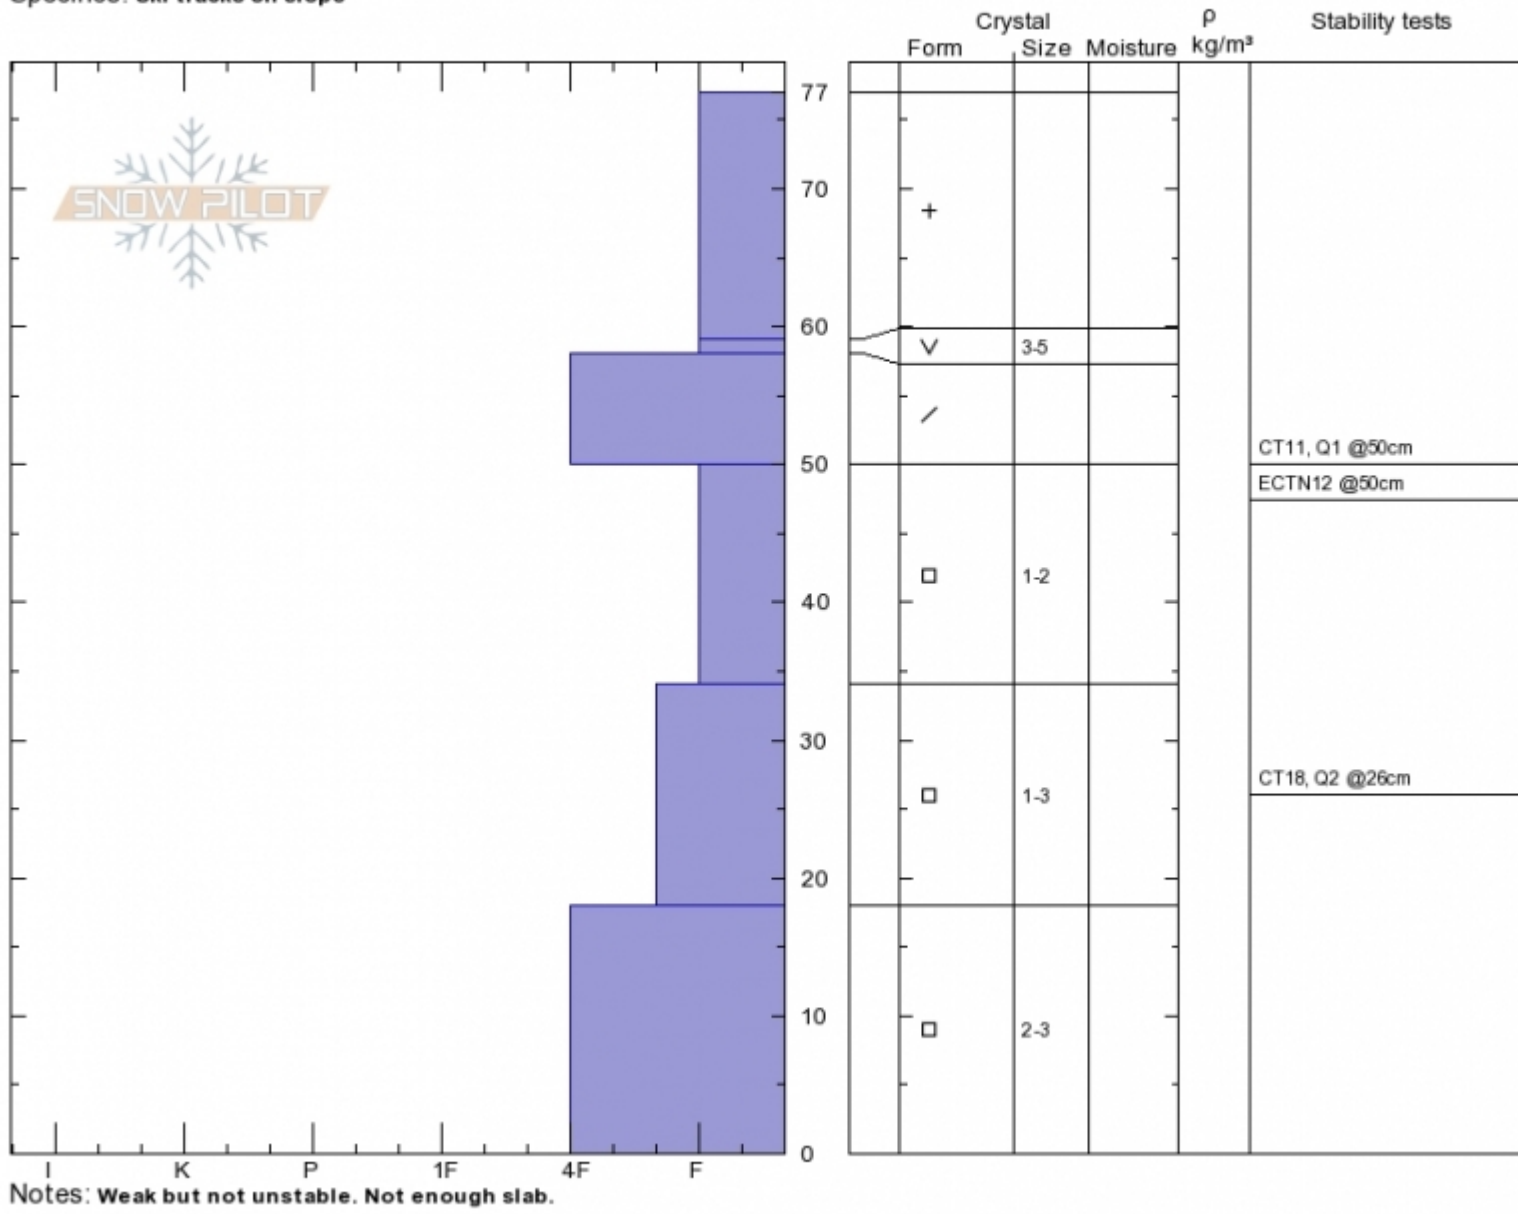

**Bacon Rind NE**  
**Madison Range-S**  
**MT**  
 Elevation: **8800 ft**  
 Aspect: **70°**  
 Specifics: **Ski tracks on slope**

**Eric Knoff**  
**Thu Dec 20 12:30 2018**  
 Co-ord: **44.97001N, -111.09540W**  
 Slope Angle: **26°**  
 Wind Loading: **no**

Stability: **Fair**  
 Air Temperature: **-5°C**  
 Sky Cover: **SCT**  
 Precipitation: **S-1**  
 Wind: **SW Moderate**

**HS77**  
 Stability Test Notes

Layer No  
**34-50: Pr**

Advisory Region  
 Southern Madison  
 Southern Madison, 2018-12-20