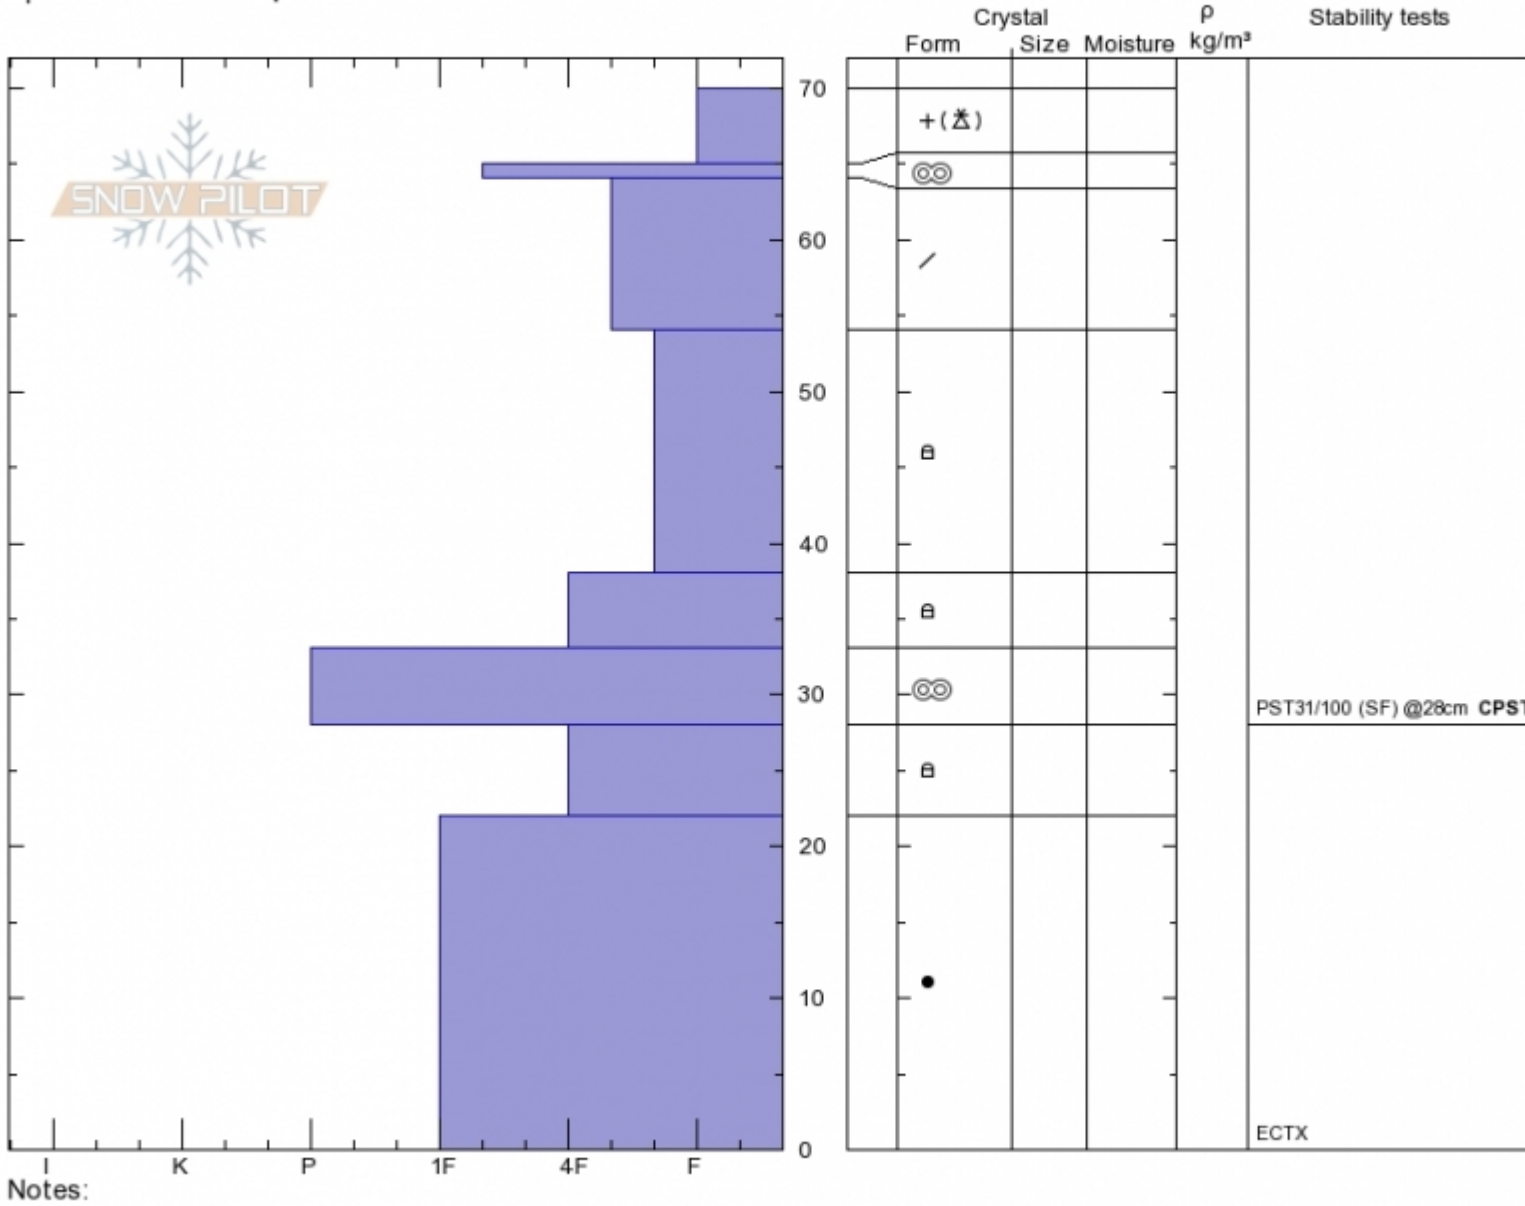

Texas Meadows
Bridger Range
MT
 Elevation: **7360 ft**
 Aspect: **170°**
 Specifics: **We skied slope**

Gabrielle Antonioli
Fri Dec 21 12:00 2018
 Co-ord: **45.83743N, -110.93429W**
 Slope Angle: **28°**
 Wind Loading:

Stability: **Good**
 Air Temperature:
 Sky Cover:
 Precipitation: **NO**
 Wind:

HS70 PS10
Stability Test Notes
28: CPST 36/100 END

Layer No
22-28: Pro

Advisory Region
 Bridger Range
 Bridger Range, 2018-12-21