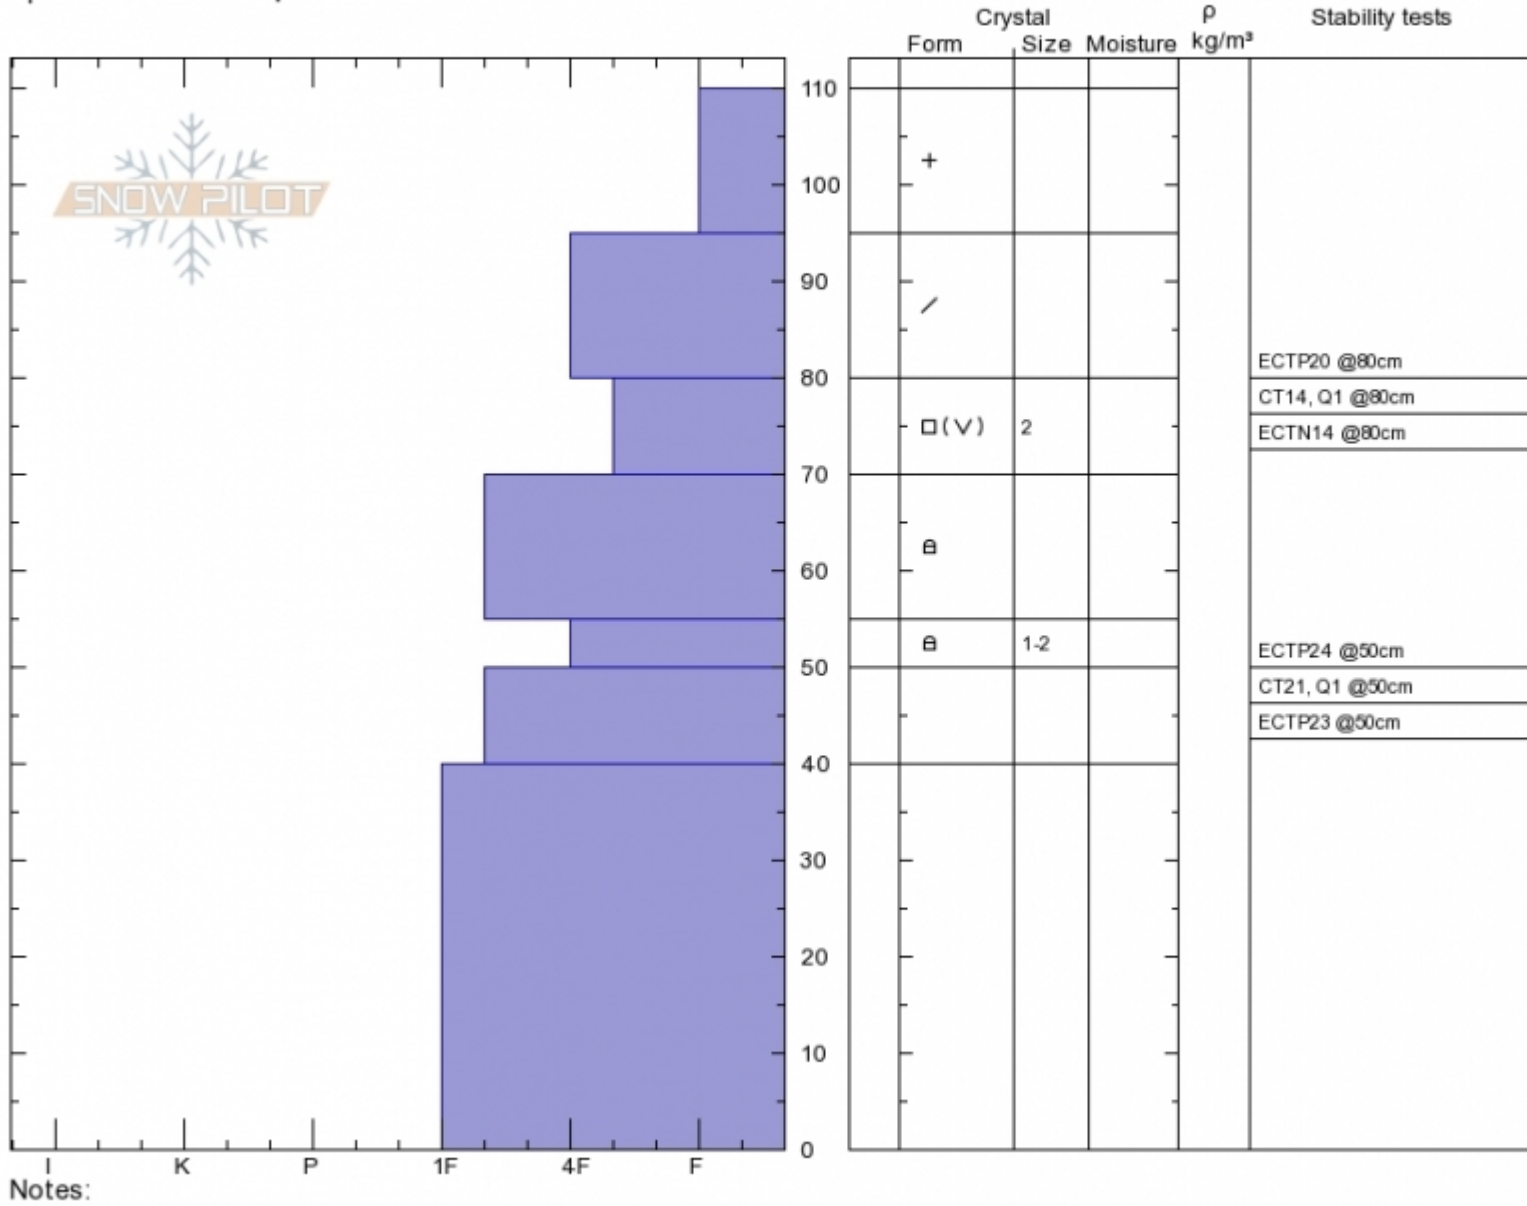

Wade's - Lulu Pass  
 Cooke City  
 MT  
 Elevation: 9500 ft  
 Aspect: 150°  
 Specifics: We skied slope

Alex Marienthal  
 Thu Dec 20 13:30 2018  
 Co-ord: 45.06800N, -109.95224W  
 Slope Angle: 23°  
 Wind Loading: yes

Stability: Fair  
 Air Temperature:  
 Sky Cover: OVC  
 Precipitation: S-1  
 Wind: N Light Breeze

HS110  
 Stability Test Notes

Layer No

Notes:  
 Advisory Region  
 Cooke City  
 Longitude  
 -109.95W  
 Latitude  
 45.07N  
 Cooke City, 2018-12-22