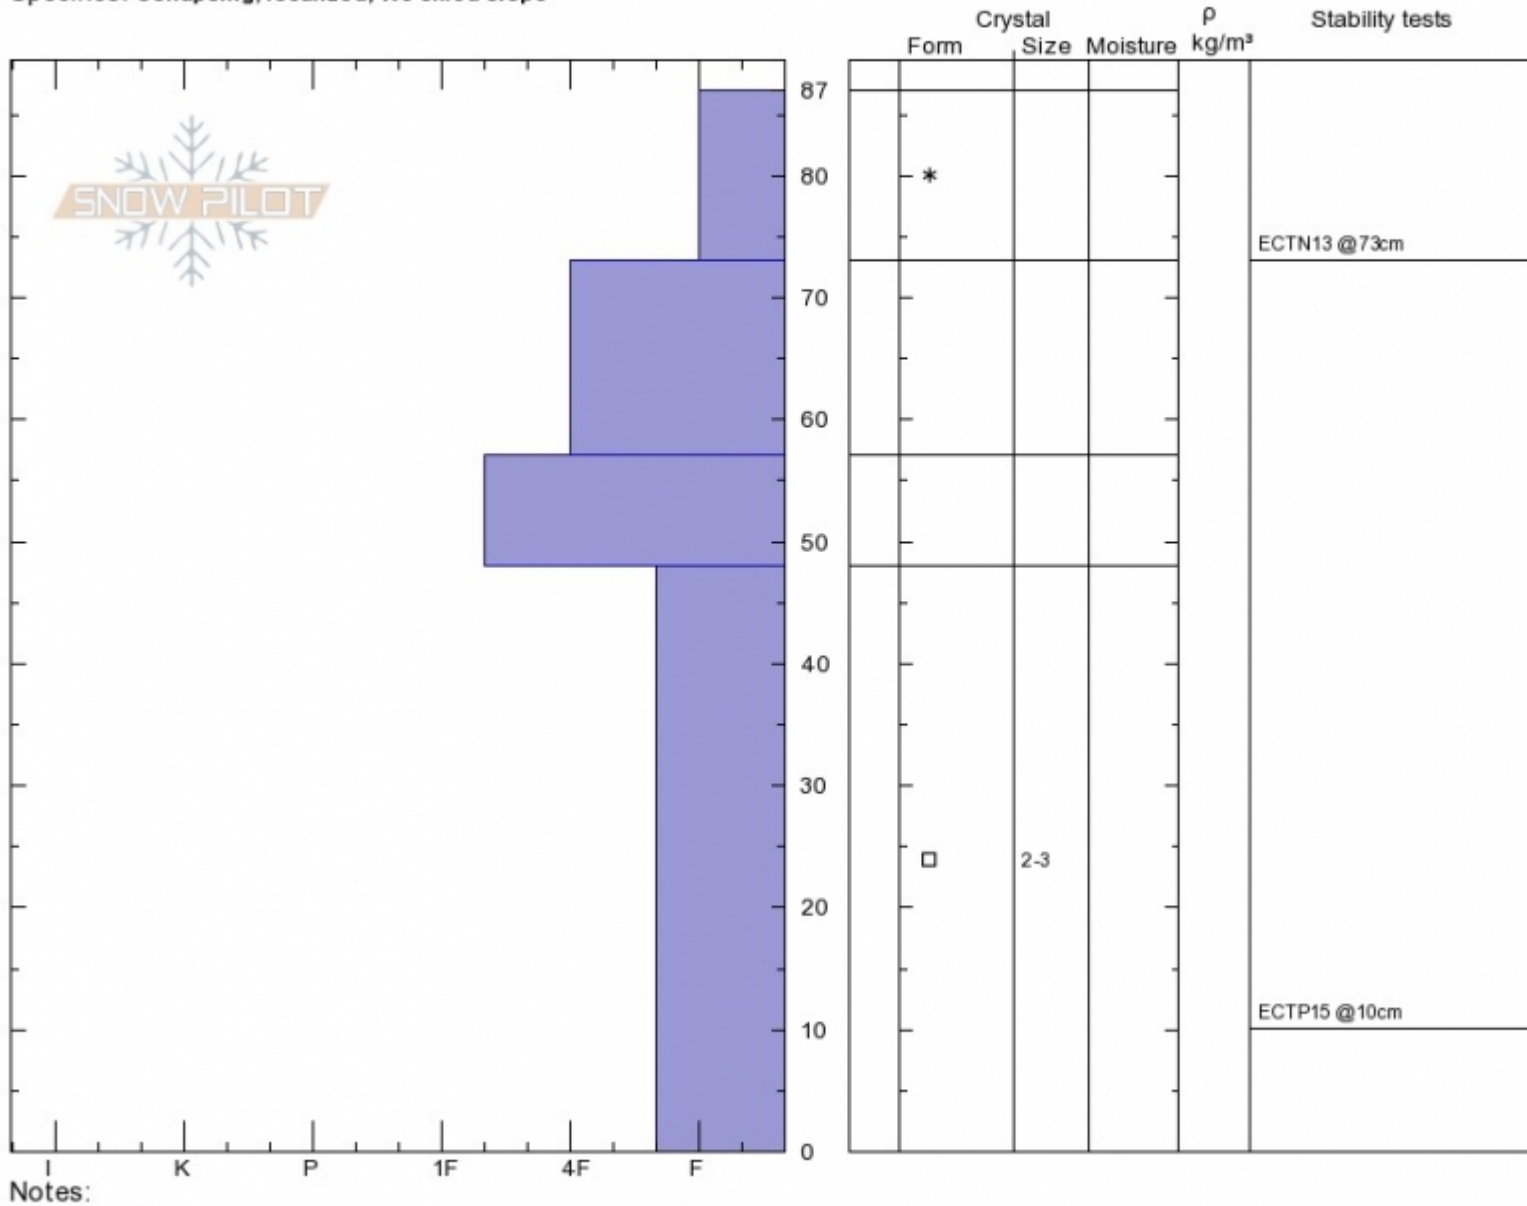

**Bacon Rind**  
**Madison Range-S**  
**MT**  
 Elevation: **8800 ft**  
 Aspect: **90°**  
 Specifics: **Collapsing, localized; We skied slope**

**Spencer Jonas**  
**Sat Dec 22 11:00 2018**  
 Co-ord:  
 Slope Angle: **26°**  
 Wind Loading: **no**

Stability:  
 Air Temperature:  
 Sky Cover: **FEW**  
 Precipitation:  
 Wind: **Calm**

**HS87 PF87**  
**Stability Test Notes**

Layer No

Advisory Region  
 Southern Madison  
**Avalanche Details:** [Collapsing, "whumphs" at Bacon Rind](#)  
**Forecast link:** [GNFAC Avalanche Forecast for Sun Dec 23, 2018](#)  
 Southern Madison, 2018-12-22