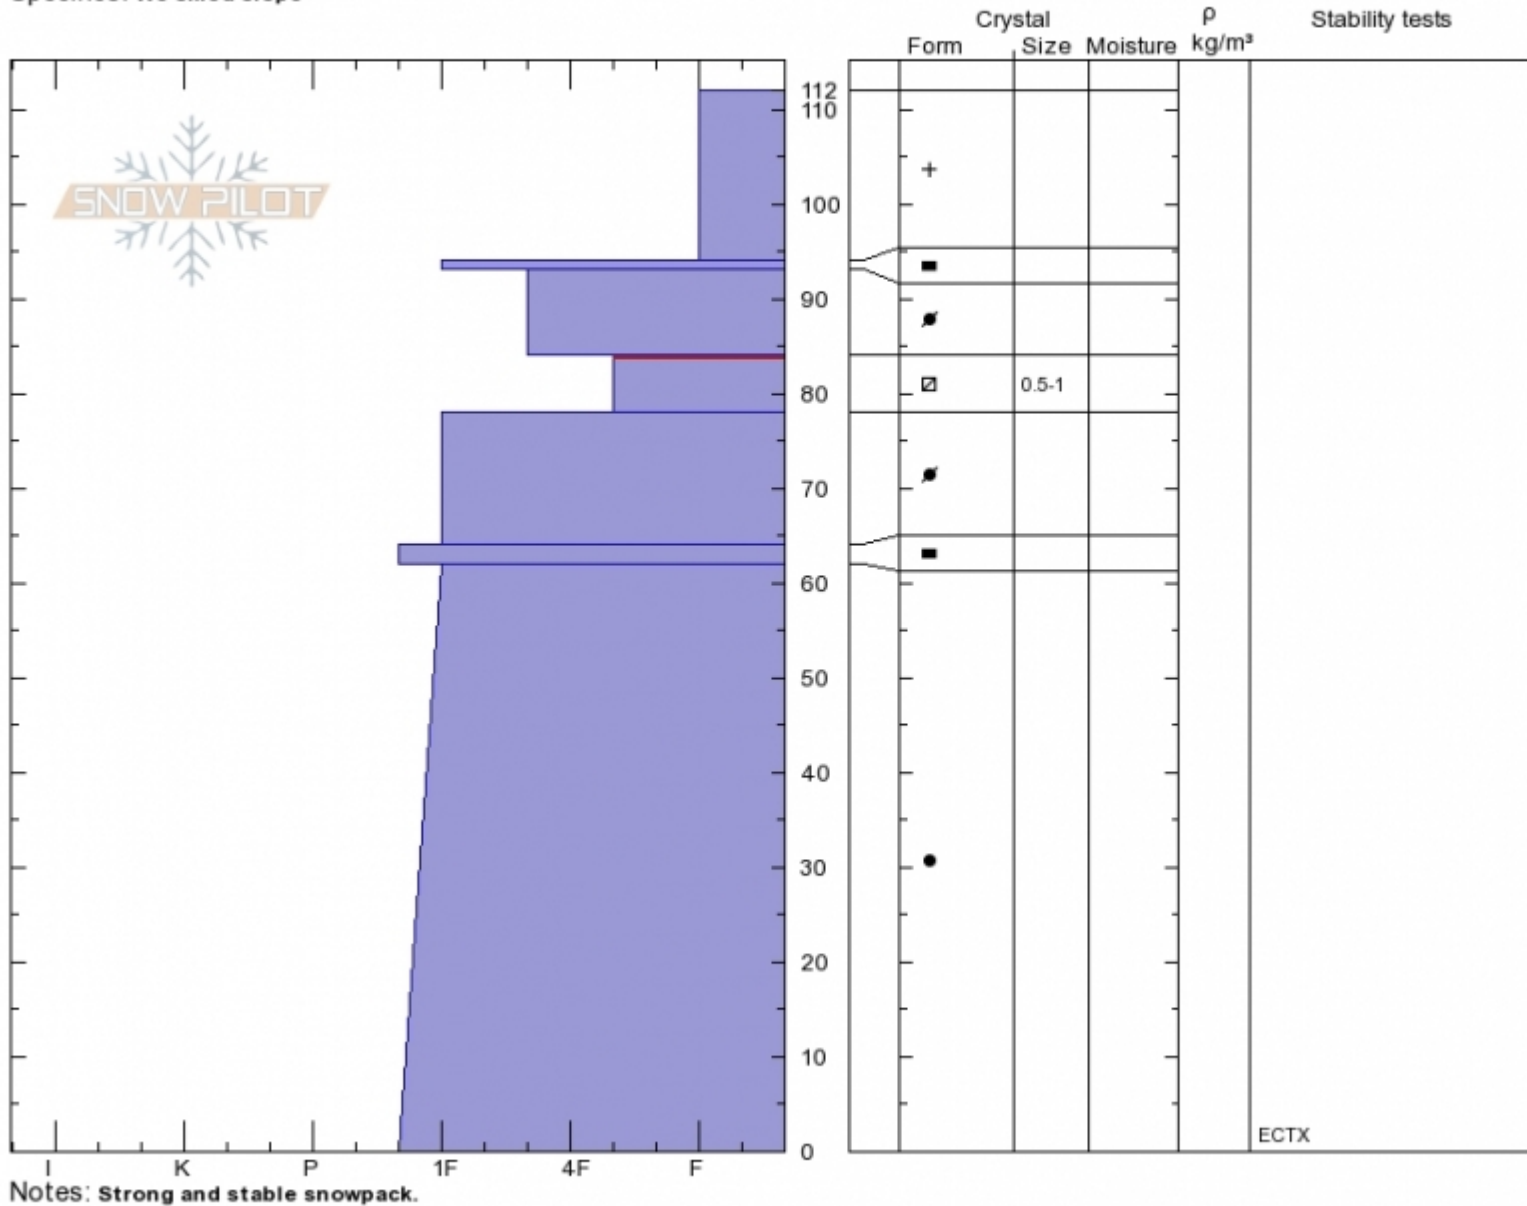

Divide Peak, SE  
 Gallatin Range-N  
 MT  
 Elevation: 9000 ft  
 Aspect: 140°  
 Specifics: We skied slope

Eric Knoff  
 Wed Dec 26 12:30 2018  
 Co-ord: 45.40233N, -110.96946W  
 Slope Angle: 26°  
 Wind Loading: no

Stability:  
 Air Temperature: -10°C  
 Sky Cover: BKN  
 Precipitation: S-1  
 Wind: W Light Breeze

HS112  
 Stability Test Notes

Layer No  
 78-84: Pr

Advisory Region  
 Northern Gallatin  
 Longitude  
 -110.97W  
 Latitude  
 45.40N  
 Northern Gallatin, 2018-12-27