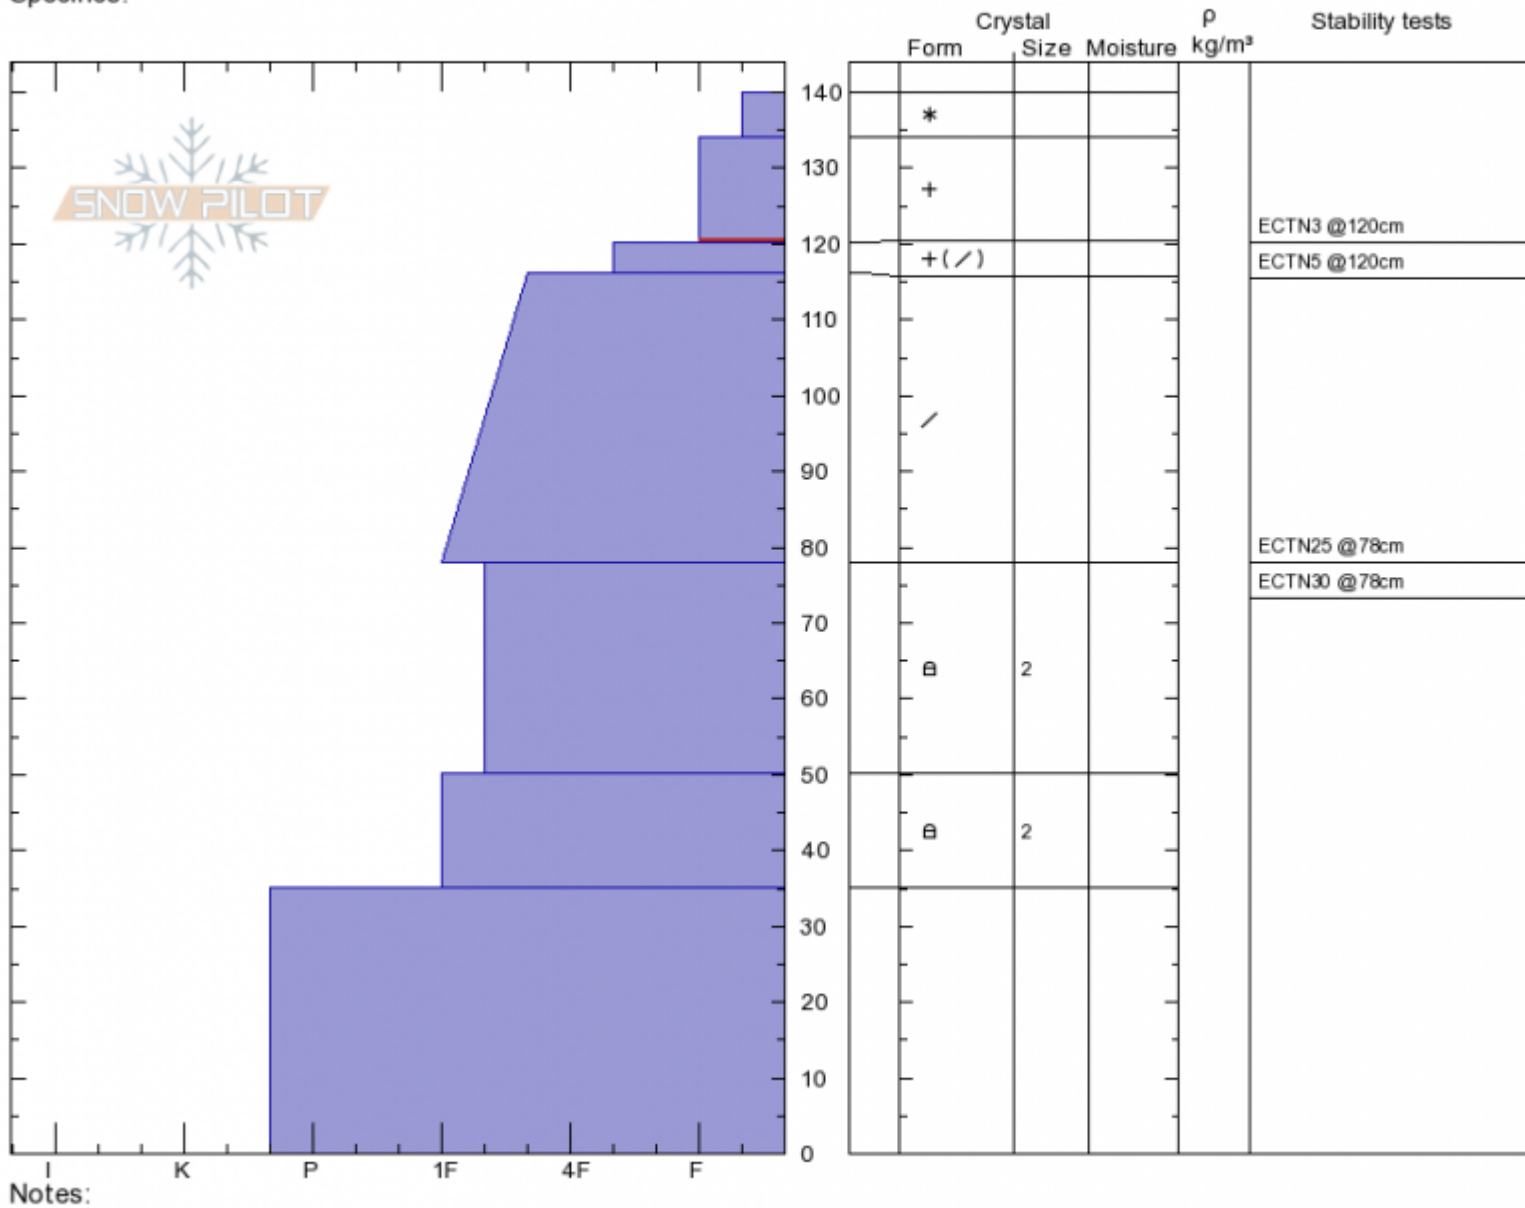

Throne
Bridger Range
MT
 Elevation: **8311 ft**
 Aspect: **350°**
 Specifics:

Andrew Schauer
Thu Dec 27 12:30 2018
 Co-ord: **45.88233N, -110.95260W**
 Slope Angle: **24°**
 Wind Loading: **no**

Stability: **Good**
 Air Temperature: **-11°C**
 Sky Cover: **OVC**
 Precipitation: **S2**
 Wind: **Calm**

HS140
 Stability Test Notes

Layer No
120-134: P

Advisory Region
 Bridger Range
 Longitude
 -110.95W
 Latitude
 45.88N
 Bridger Range, 2018-12-27