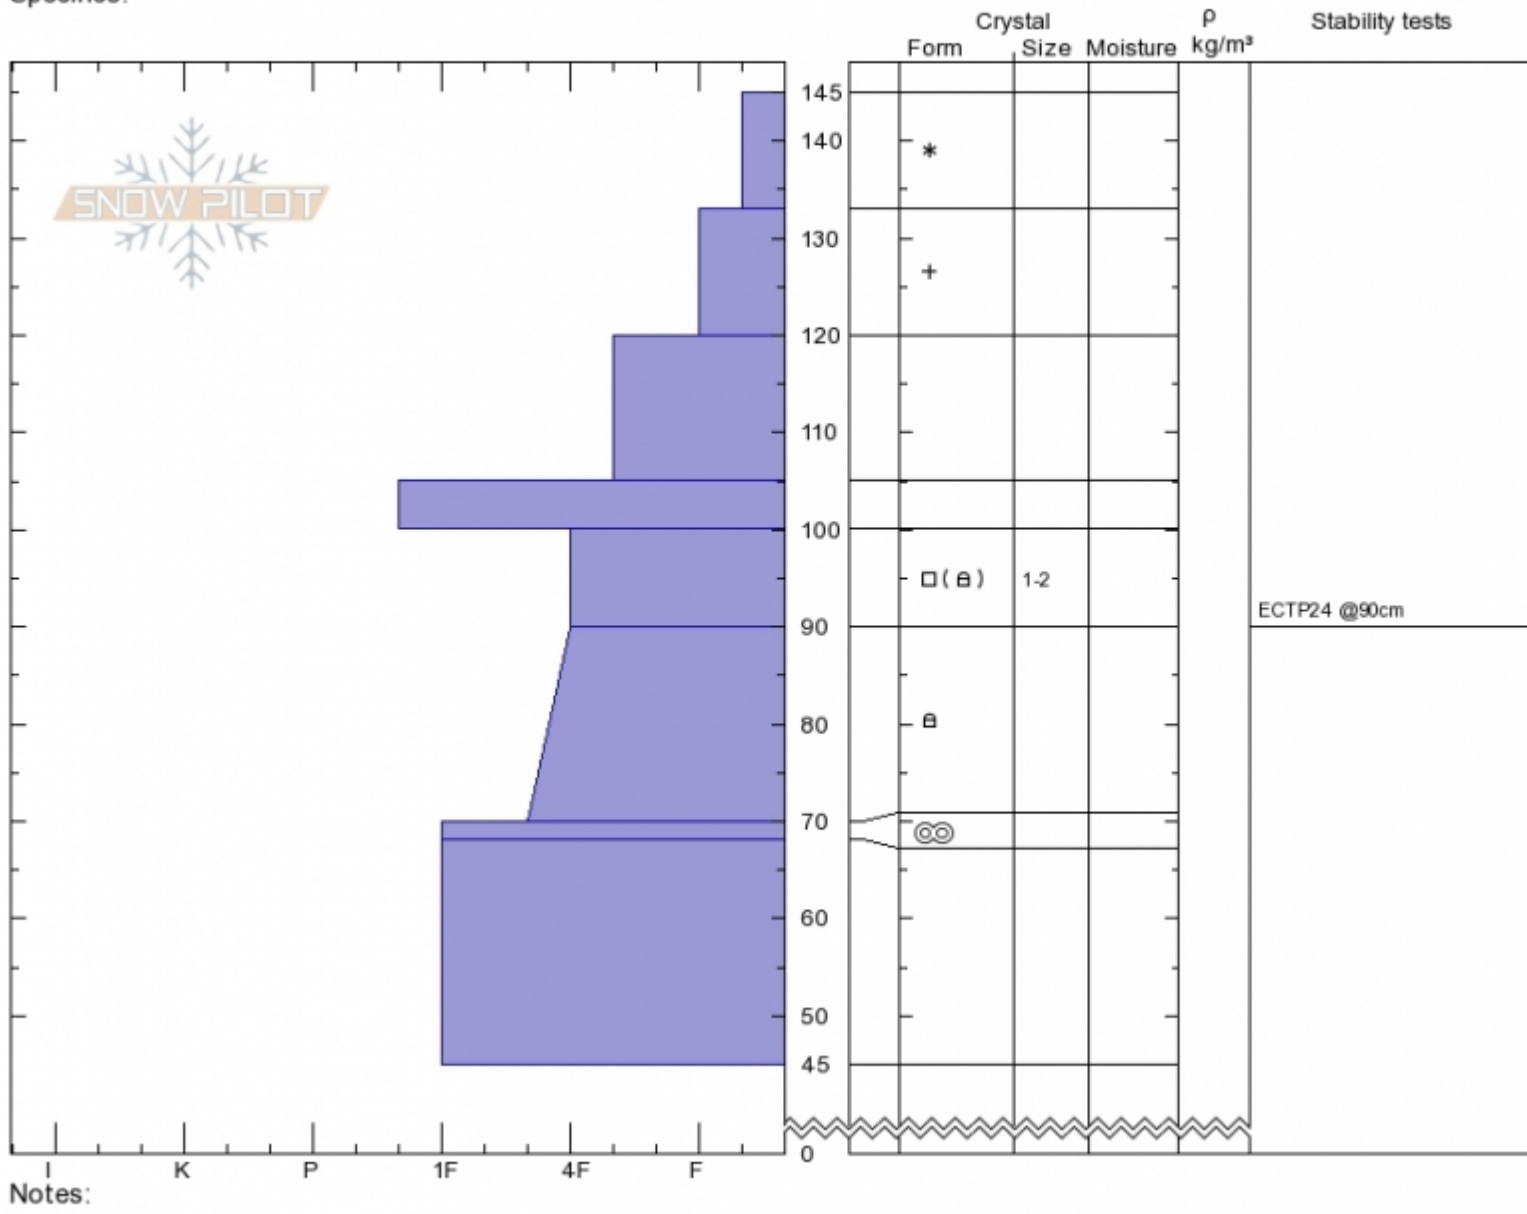

2nd Yellow Mule  
 Madison Range-N  
 MT  
 Elevation: 9400 ft  
 Aspect: 40°  
 Specifics:

Alex Marienthal  
 Sun Dec 30 10:48 2018  
 Co-ord: 45.17725N, -111.40080W  
 Slope Angle: 30°  
 Wind Loading: previous

Stability: Fair  
 Air Temperature:  
 Sky Cover: OVC  
 Precipitation: S5  
 Wind: Calm

HS145  
 Stability Test Notes

Layer No  
 90-100: P

Notes:  
 Advisory Region  
 Northern Madison  
 Northern Madison, 2018-12-30