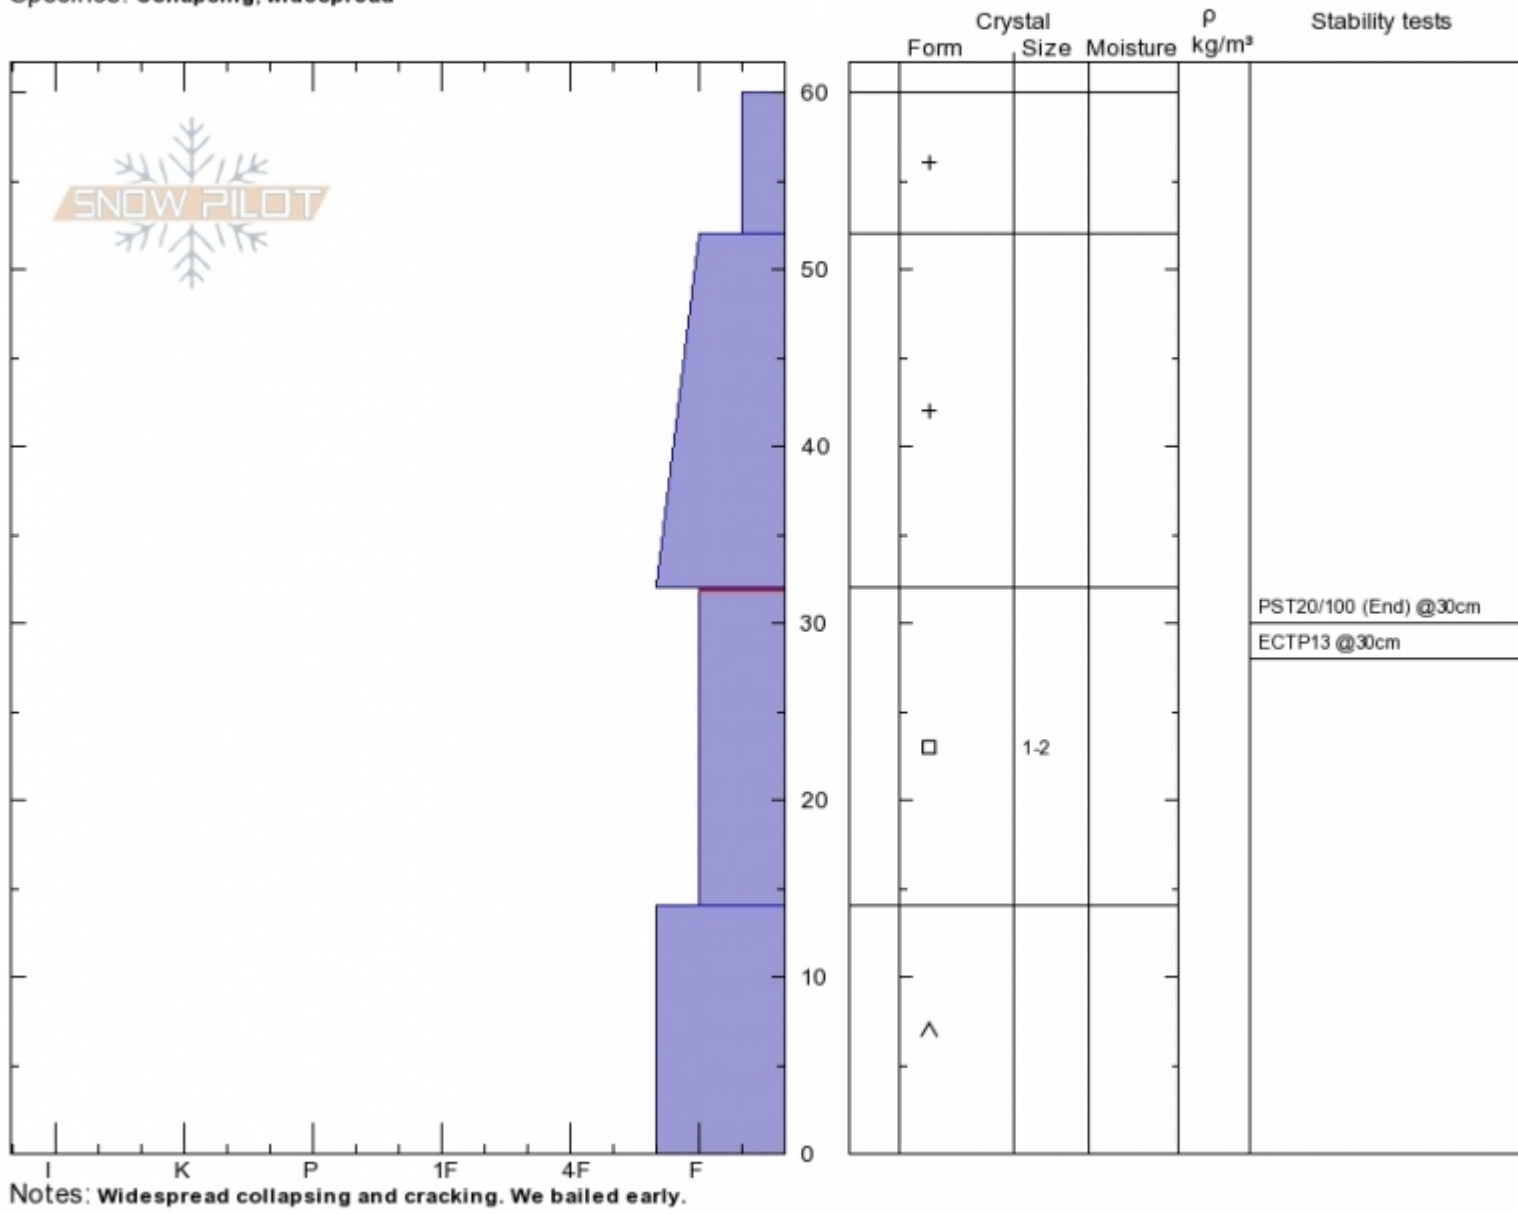

Mt Ellis, east
Gallatin Range-N
MT
 Elevation: **7500 ft**
 Aspect: **90°**
 Specifics: **Collapsing, widespread**

Eric Knoff
Tue Jan 1 11:15 2019
 Co-ord: **45.59086N, -110.95843W**
 Slope Angle: **35°**
 Wind Loading: **no**

Stability: **Very Poor**
 Air Temperature: **-10°C**
 Sky Cover: **FEW**
 Precipitation: **NO**
 Wind: **Calm**

HS60
Stability Test Notes

Layer No
14-32: Pro

Advisory Region
 Northern Gallatin
 Northern Gallatin, 2019-01-02