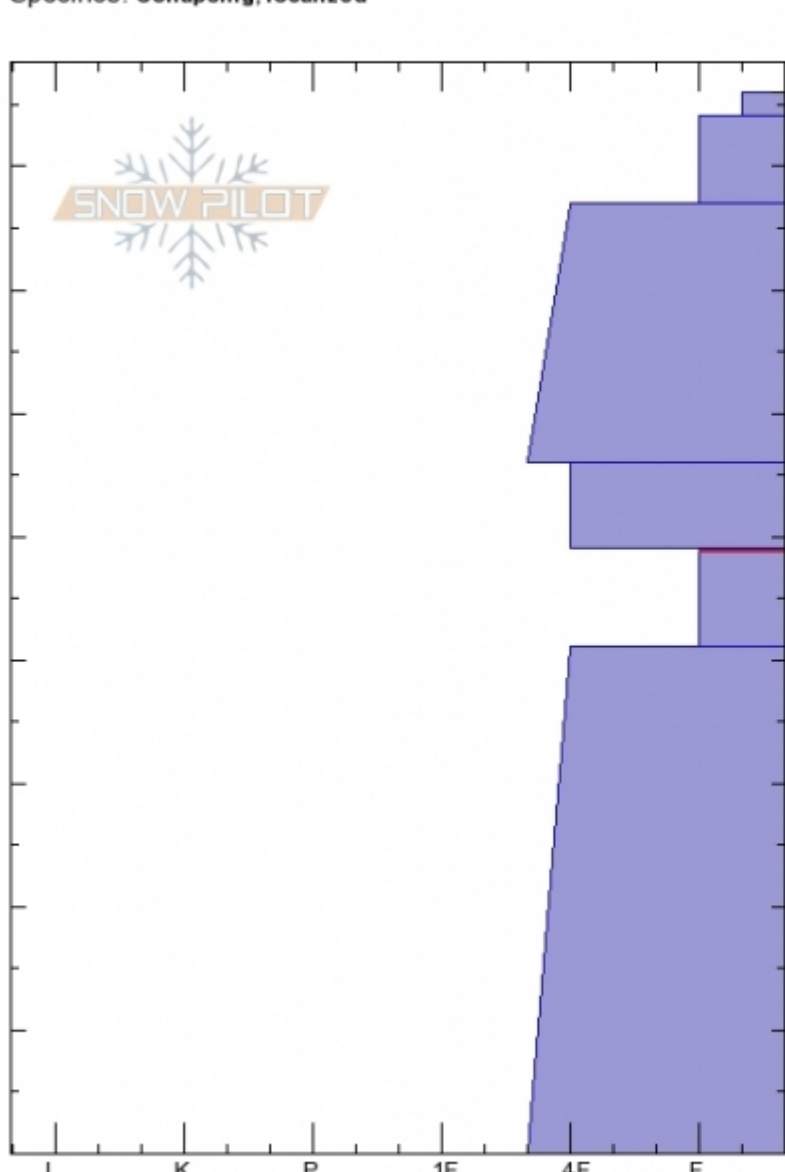

Yellow Mountain, SE  
 Madison Range-N  
 MT  
 Elevation: 9200 ft  
 Aspect: 40°  
 Specifics: Collapsing, localized

Eric Knoff  
 Sat Jan 12 11:34 2019  
 Co-ord: 45.29706N, -111.32021W  
 Slope Angle: 25°  
 Wind Loading:

Stability: Fair  
 Air Temperature: 0°C  
 Sky Cover: CLR  
 Precipitation: NO  
 Wind: Calm

HS86  
 Stability Test Notes

Layer No  
 41-49: Pr

Form	Crystal Size	Moisture	$\rho$ kg/m <sup>3</sup>	Stability tests
☐	0.5-1			
/				
⊖	1-1.5			
☐	1-2			
⊖				

PST31/100 (End) @48cm  
 ECTN24 @48cm  
 ECTN26 @48cm

Notes: Poor structure, but improving stability. CPST 25/100 end

Advisory Region  
 Northern Madison  
 Longitude  
 -111.32W  
 Latitude  
 45.30N  
 Northern Madison, 2019-01-15