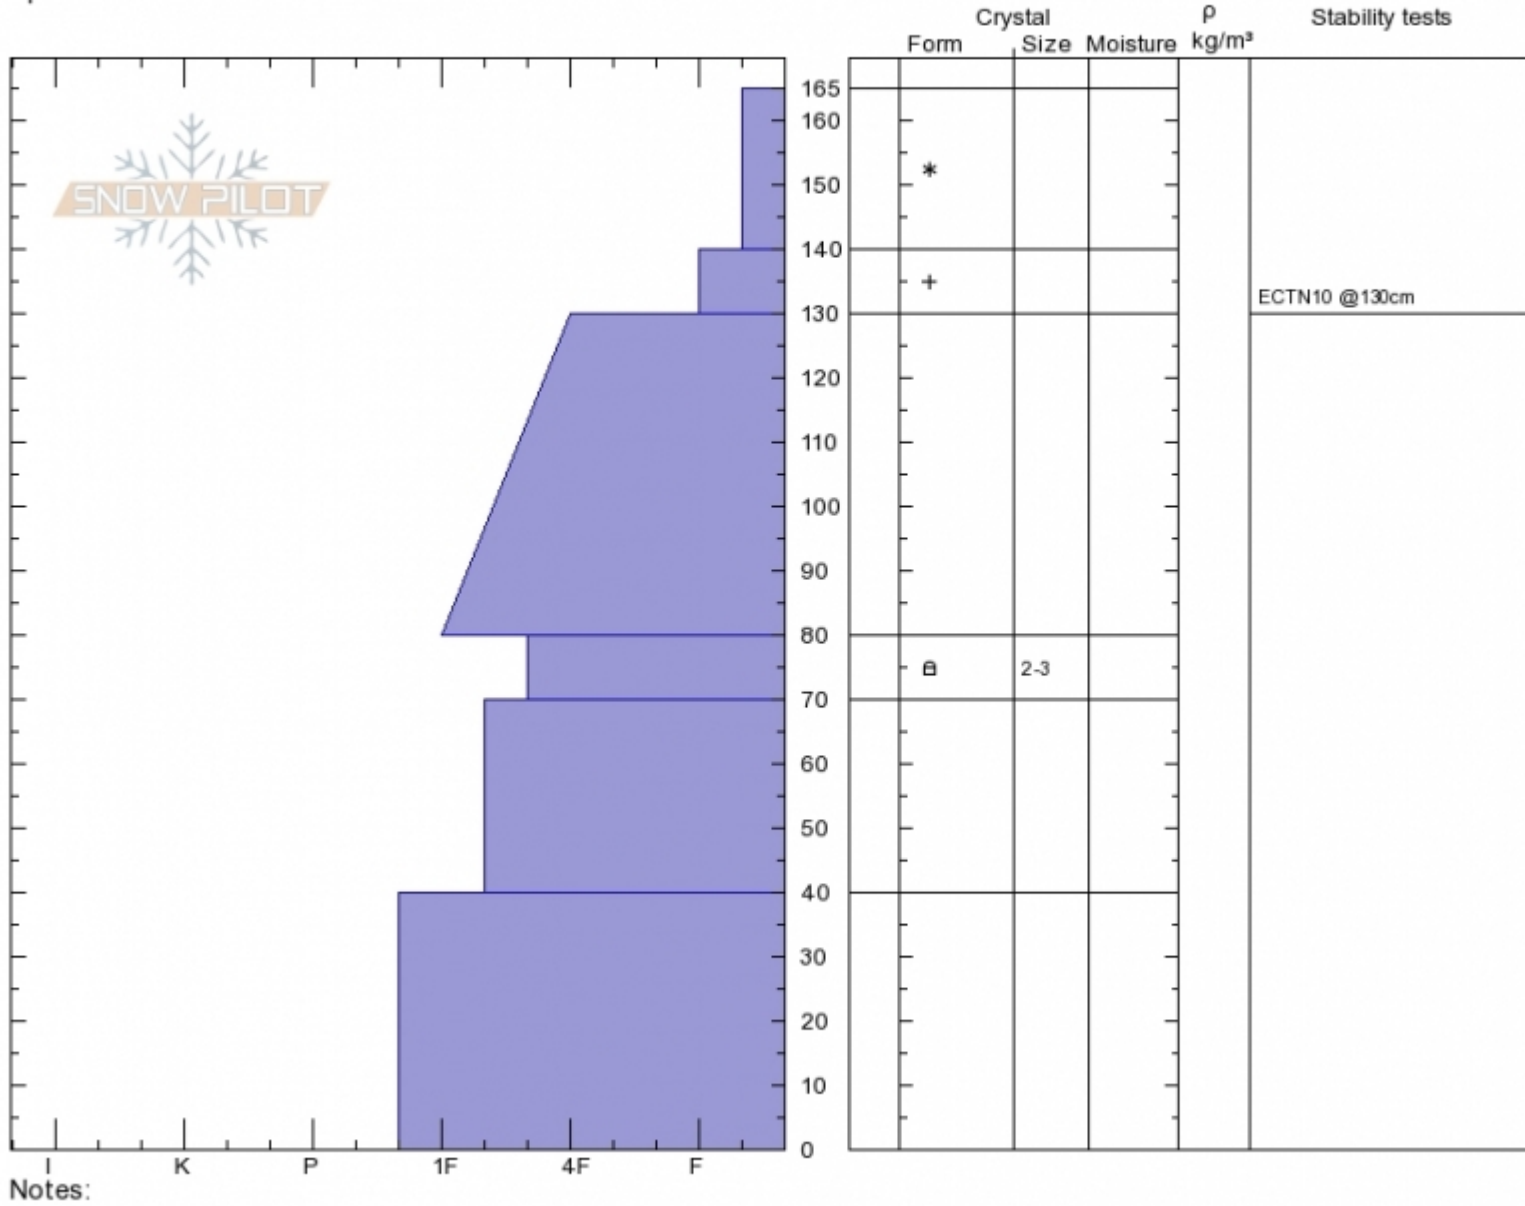

Henderson/Petersons
Cooke City
MT
Elevation: 9360 ft
Aspect: 37°
Specifics:

Alex Marienthal
Sat Jan 19 12:40 2019
Co-ord: 45.04732N, -109.92216W
Slope Angle: 23°
Wind Loading:

Stability: **Good**
Air Temperature:
Sky Cover: **OVC**
Precipitation: **S2**
Wind: **SW Light Breeze**

HS165
Stability Test Notes

Layer No

Advisory Region
Cooke City
Cooke City, 2019-01-21