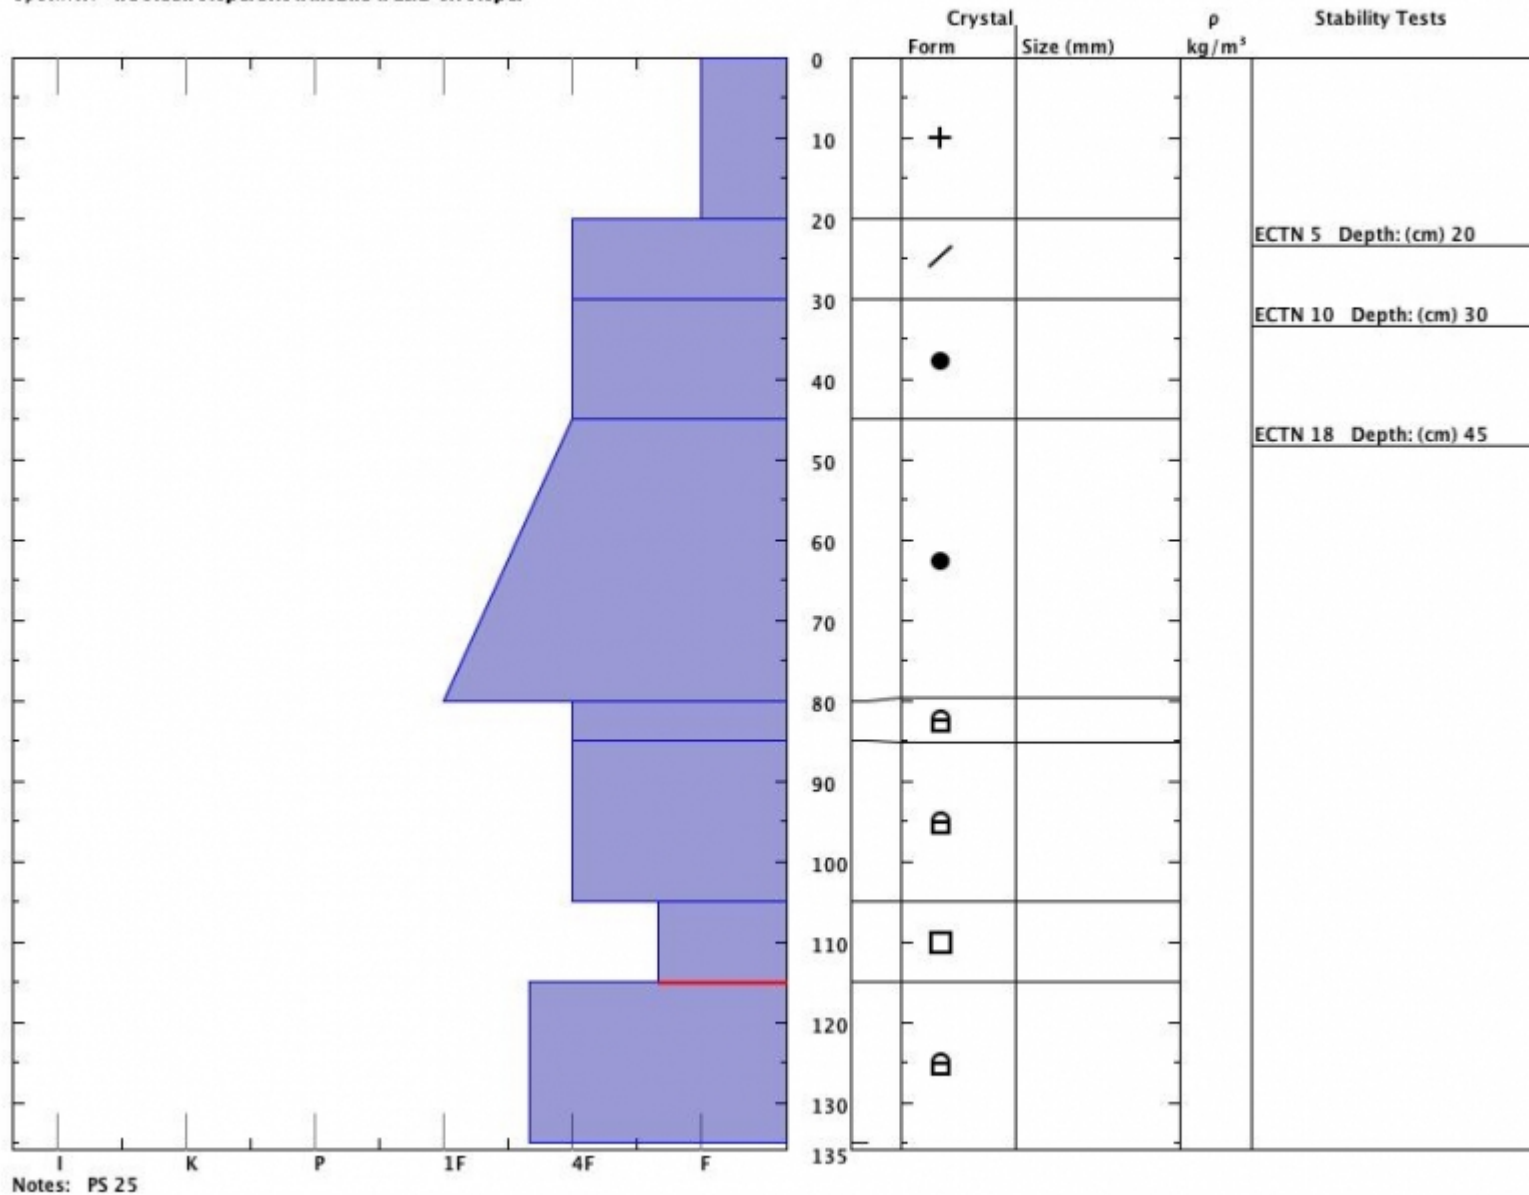

Snow Pit Profile  
**Henderson Cooke City**  
 , New Zealand  
 Elevation (m)  
 Aspect: **230**  
 Specifics: **We skied slope. Snowmobile tracks on slope.**

Observer: **Gary Kuehn**  
**Thu Jan 24 12:35:00 MST 2019**  
 Co-ord: **45.04712 N -109.94233 W**  
 Slope: **22**  
 Wind loading: **no**

Stability on similar slopes: **Good**  
 Air Temperature: **C**  
 Sky Cover: **sky 8/8 covered**  
 Precipitation: **Snow - 1 cm/hr**  
 Wind: **W Light Breeze**

**PF50 HS175**  
 Stability Test Notes: **105-115: R**  
 Layer notes

Advisory Region  
 Cooke City  
 Longitude  
 -109.94W  
 Latitude  
 45.05N  
 Cooke City, 2019-01-25