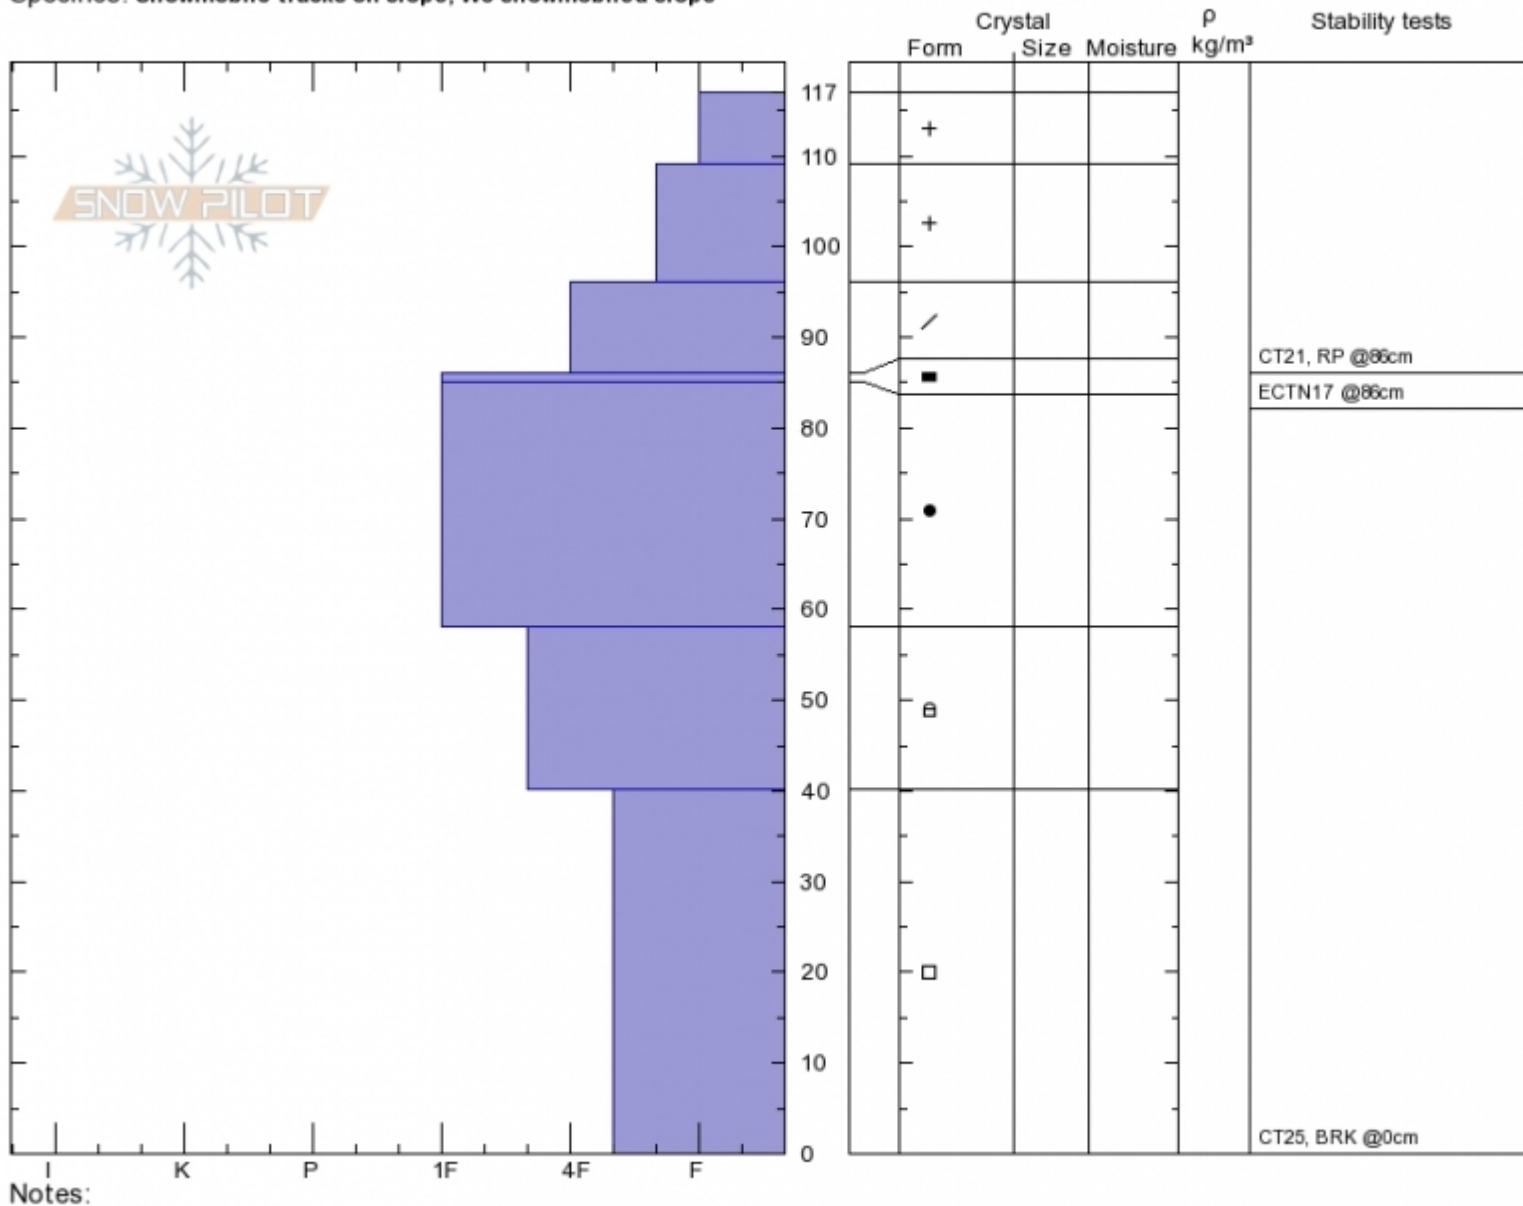

Teepee Basin
Madison Range-S
MT
 Elevation: **8850 ft**
 Aspect: **110°**
 Specifics: **Snowmobile tracks on slope; We snowmobiled slope**

Ian Hoyer
Thu Jan 31 12:00 2019
 Co-ord: **44.91262N, -111.17925W**
 Slope Angle: **30°**
 Wind Loading:

Stability: **Fair**
 Air Temperature:
 Sky Cover: **SCT**
 Precipitation: **NO**
 Wind: **Calm**

HS117 PF30
Stability Test Notes

Layer No

Advisory Region
 Southern Madison
 Southern Madison, 2019-02-01