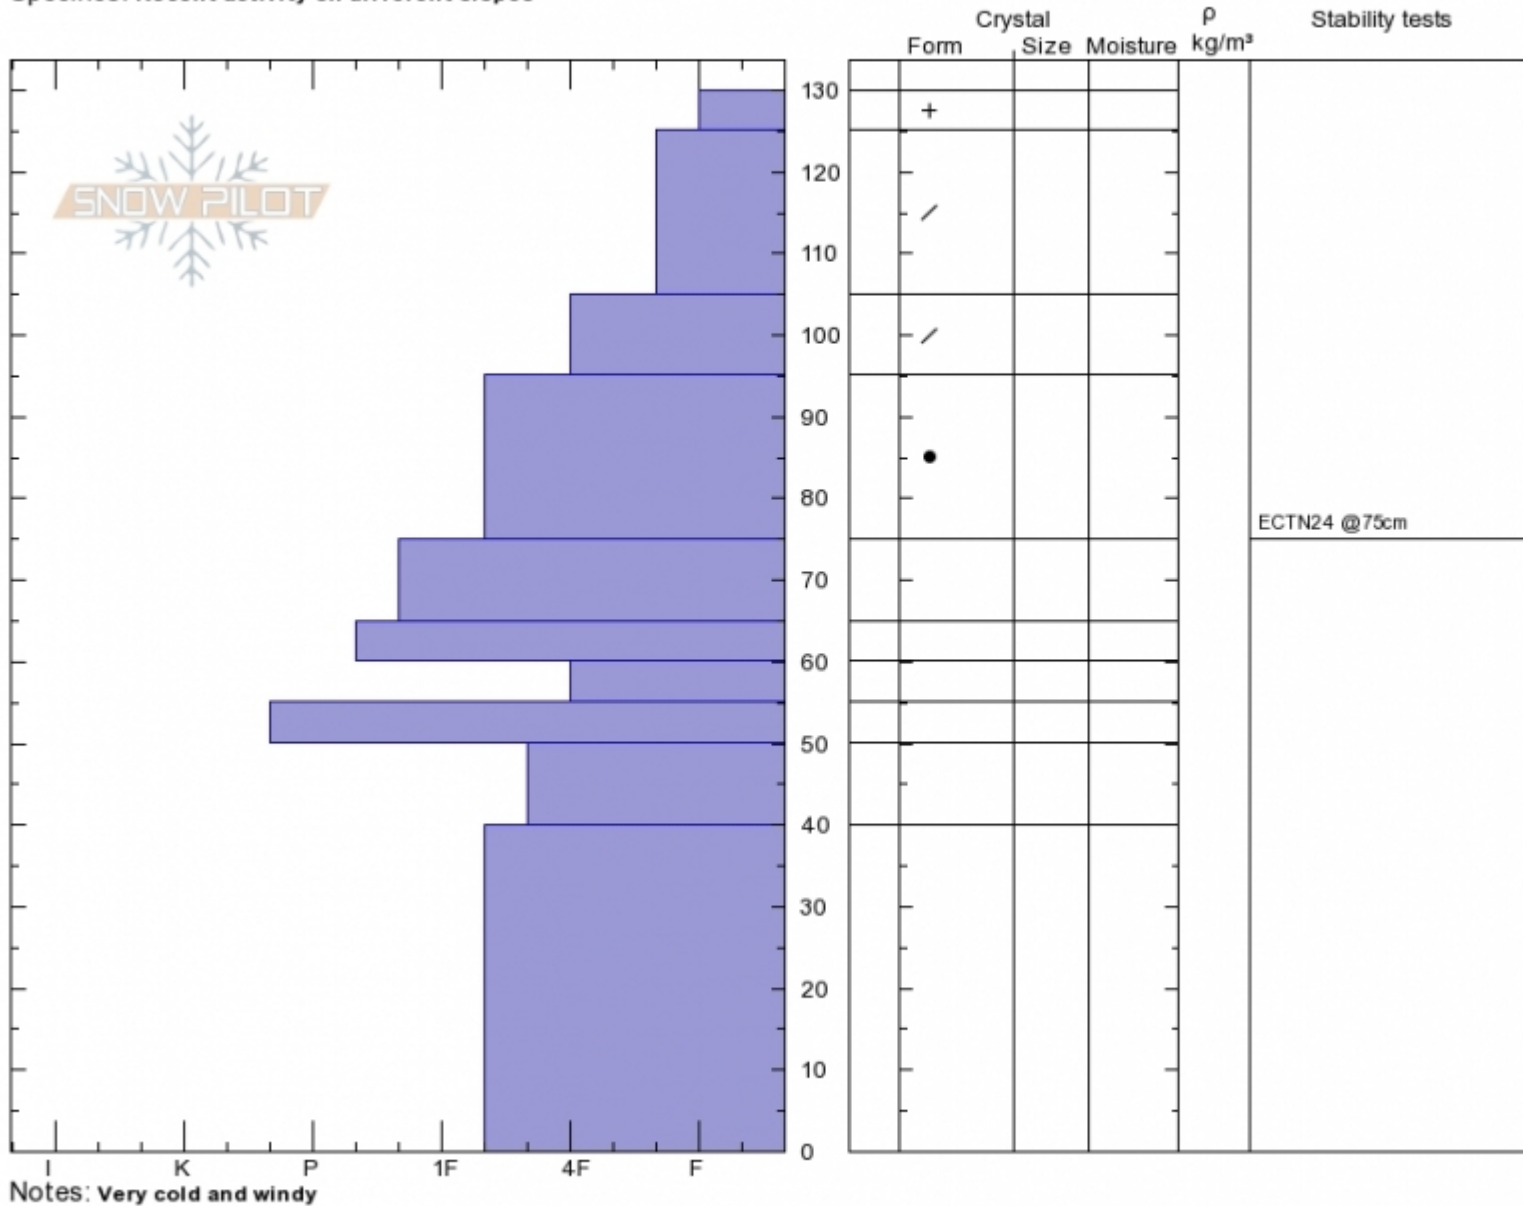

Throne, top north
 Bridger Range
 MT
 Elevation: 8320 ft
 Aspect: 350°
 Specifics: Recent activity on different slopes

Alex Marienthal
 Sun Feb 3 11:00 2019
 Co-ord: 45.88254N, -110.95274W
 Slope Angle: 25°
 Wind Loading: previous

Stability: **Good**
 Air Temperature: -8°C
 Sky Cover: **SCT**
 Precipitation: **S1**
 Wind: **S Moderate**

HS130
 Stability Test Notes

Layer No

Advisory Region
 Bridger Range
 Bridger Range, 2019-02-04