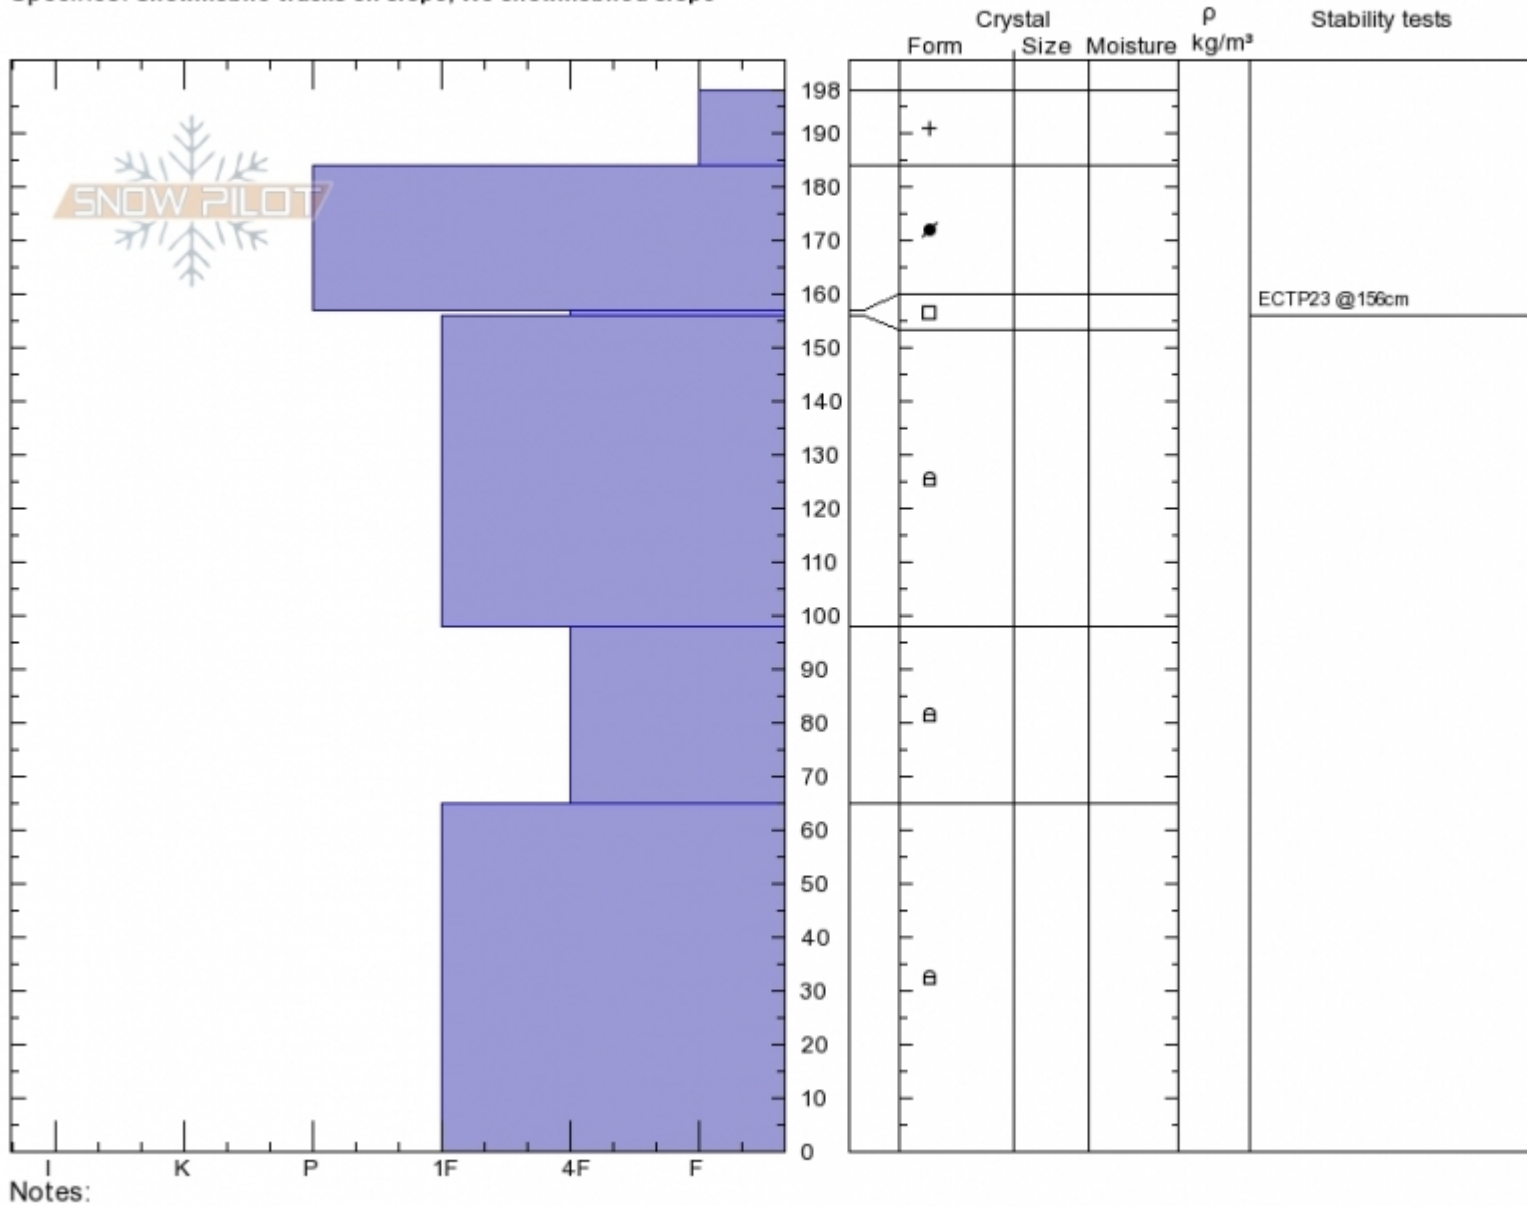

2nd Yellow Mule
Madison Range-N
MT

Elevation: 9300 ft
Aspect: 45°

Specifics: Snowmobile tracks on slope; We snowmobiled slope

Ian Hoyer

Sun Feb 10 12:00 2019

Co-ord: 45.17752N, -111.40117W

Slope Angle: 30°

Wind Loading:

Stability: Fair

Air Temperature:

Sky Cover: OVC

Precipitation: S-1

Wind: Calm

HS198

Stability Test Notes

Layer No

156-157: 1

Advisory Region
Northern Madison
Northern Madison, 2019-02-10