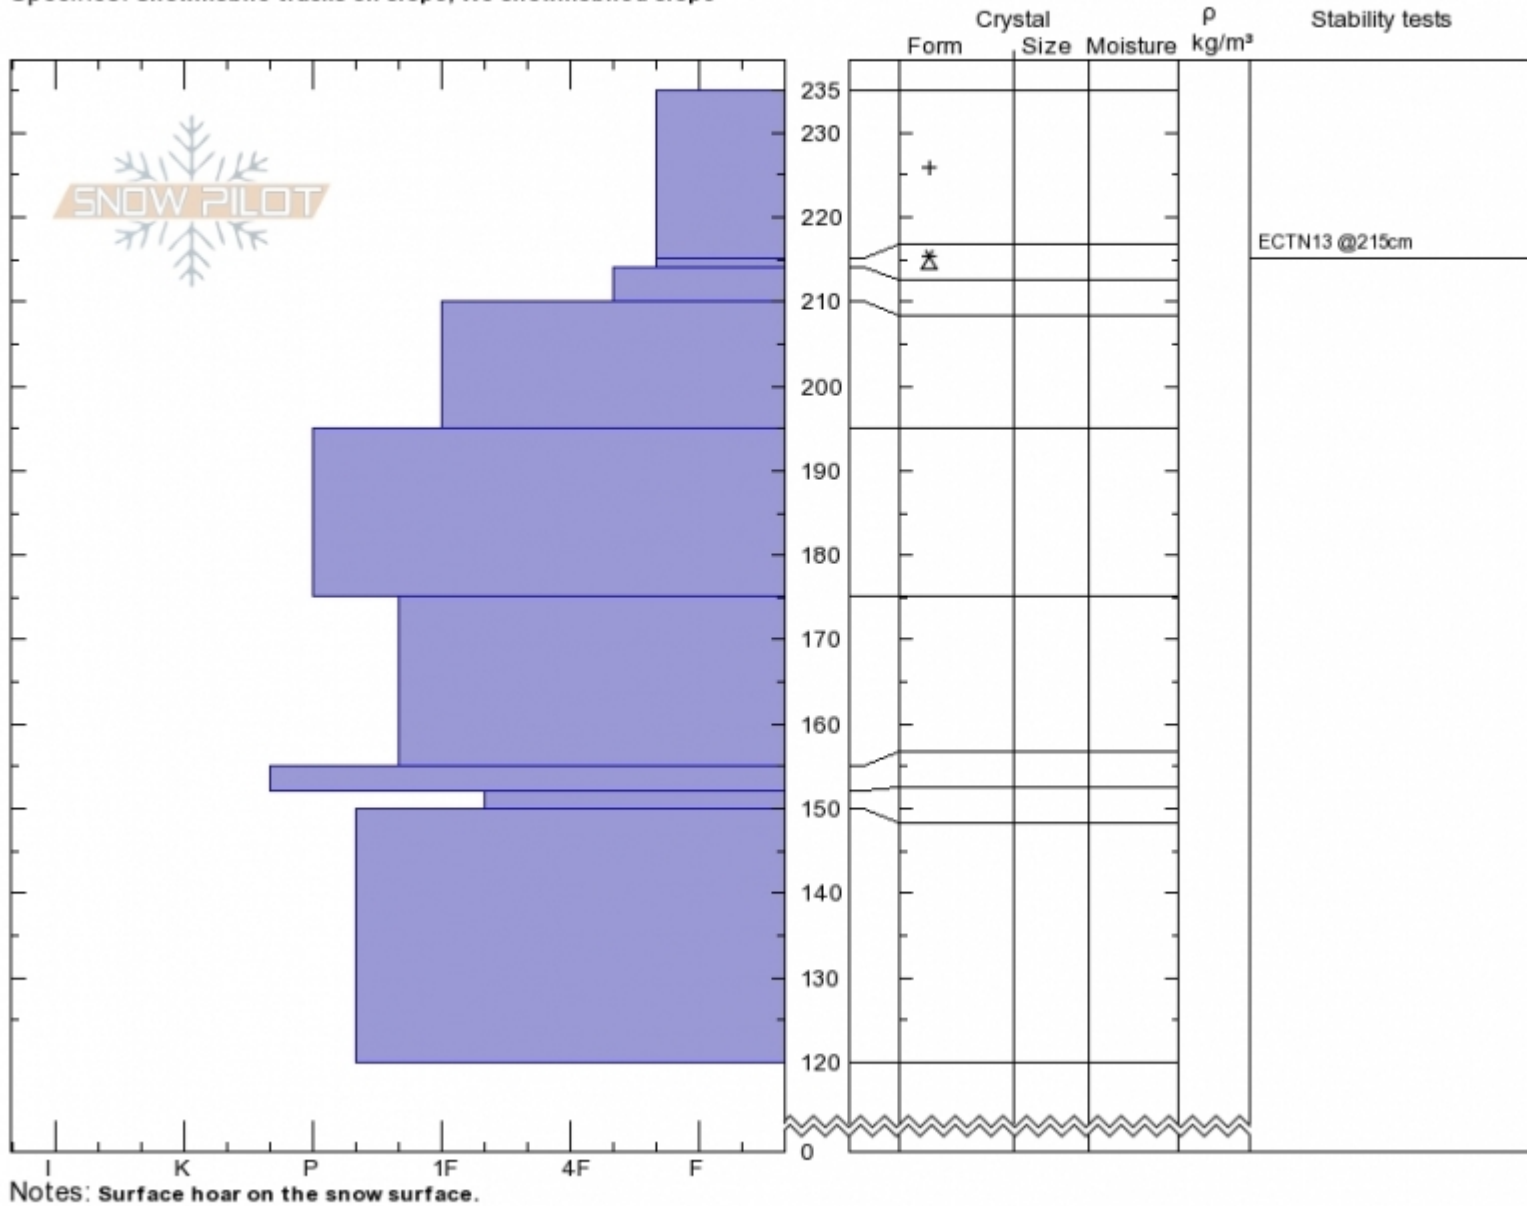

Crown Butte  
 Cooke City  
 MT  
 Elevation: 9600 ft  
 Aspect: 138°  
 Specifics: Snowmobile tracks on slope; We snowmobiled slope

Ian Hoyer  
 Mon Feb 18 09:00 2019  
 Co-ord: 45.04981N, -109.96120W  
 Slope Angle: 15°  
 Wind Loading: previous

Stability: **Good**  
 Air Temperature:  
 Sky Cover: **CLR**  
 Precipitation: **NO**  
 Wind: **Calm**

HS235 PF30  
 Stability Test Notes

Layer No  
 214-215: F

Advisory Region  
 Cooke City  
 Longitude  
 -109.96W  
 Latitude  
 45.05N  
 Cooke City, 2019-02-18