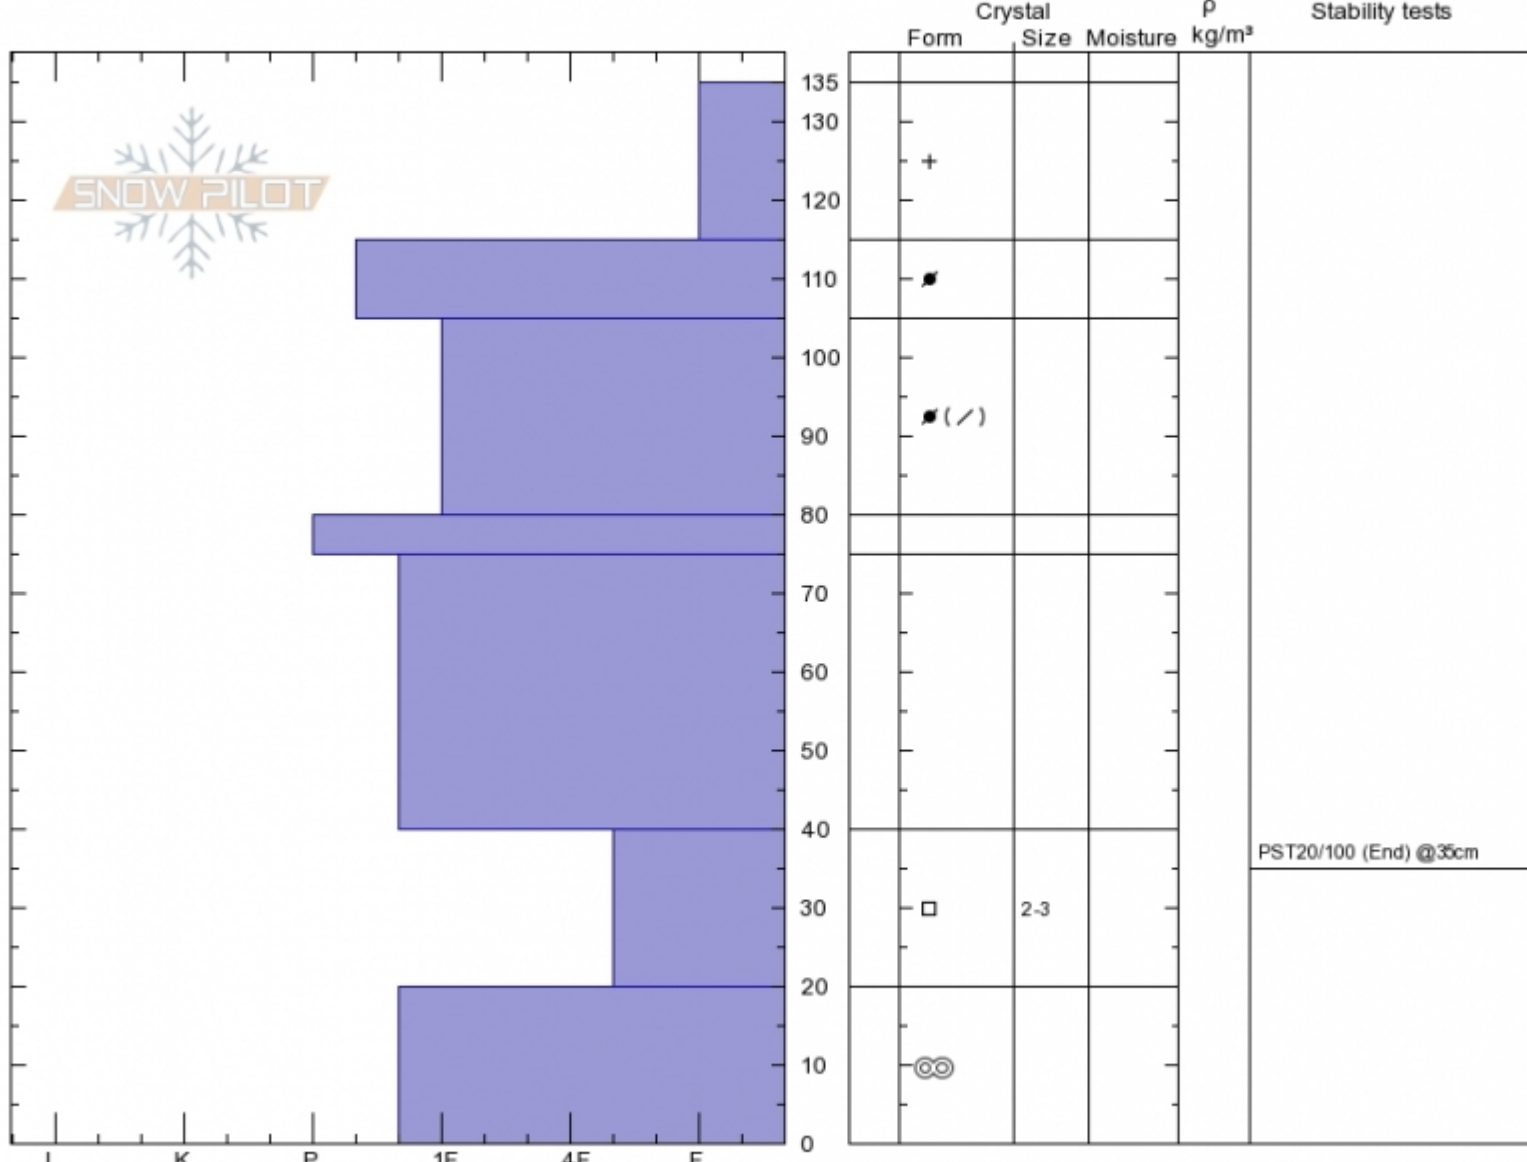

BuckRidge Crown AMu
Madison Range-N
MT
Elevation: **9346 ft**
Aspect: **100°**
Specifics: Pit is adjacent to avalanche: crown; Recent activity on similar slopes; Recent activity on different slopes; Snowmobile track

Alex Marienthal
Mon Feb 18 11:00 2019
Co-ord: **45.17575N, -111.37260W**
Slope Angle: **38°**
Wind Loading: **previous**

Stability:
Air Temperature:
Sky Cover: **SCT**
Precipitation: **S-1**
Wind: **Calm**

HS135
Stability Test Notes

Layer No
20-40: Pr

Notes: Crown profile of snowmobile triggered avalanche on 2/17/19. AMu-R3-D2-O. None caught. Dug in average section of 2.5-5' deep c

Advisory Region
Northern Madison
Avalanche Details: [Snowmobile-triggered avalanche on First Yellowmule](#)
Northern Madison, 2019-02-21