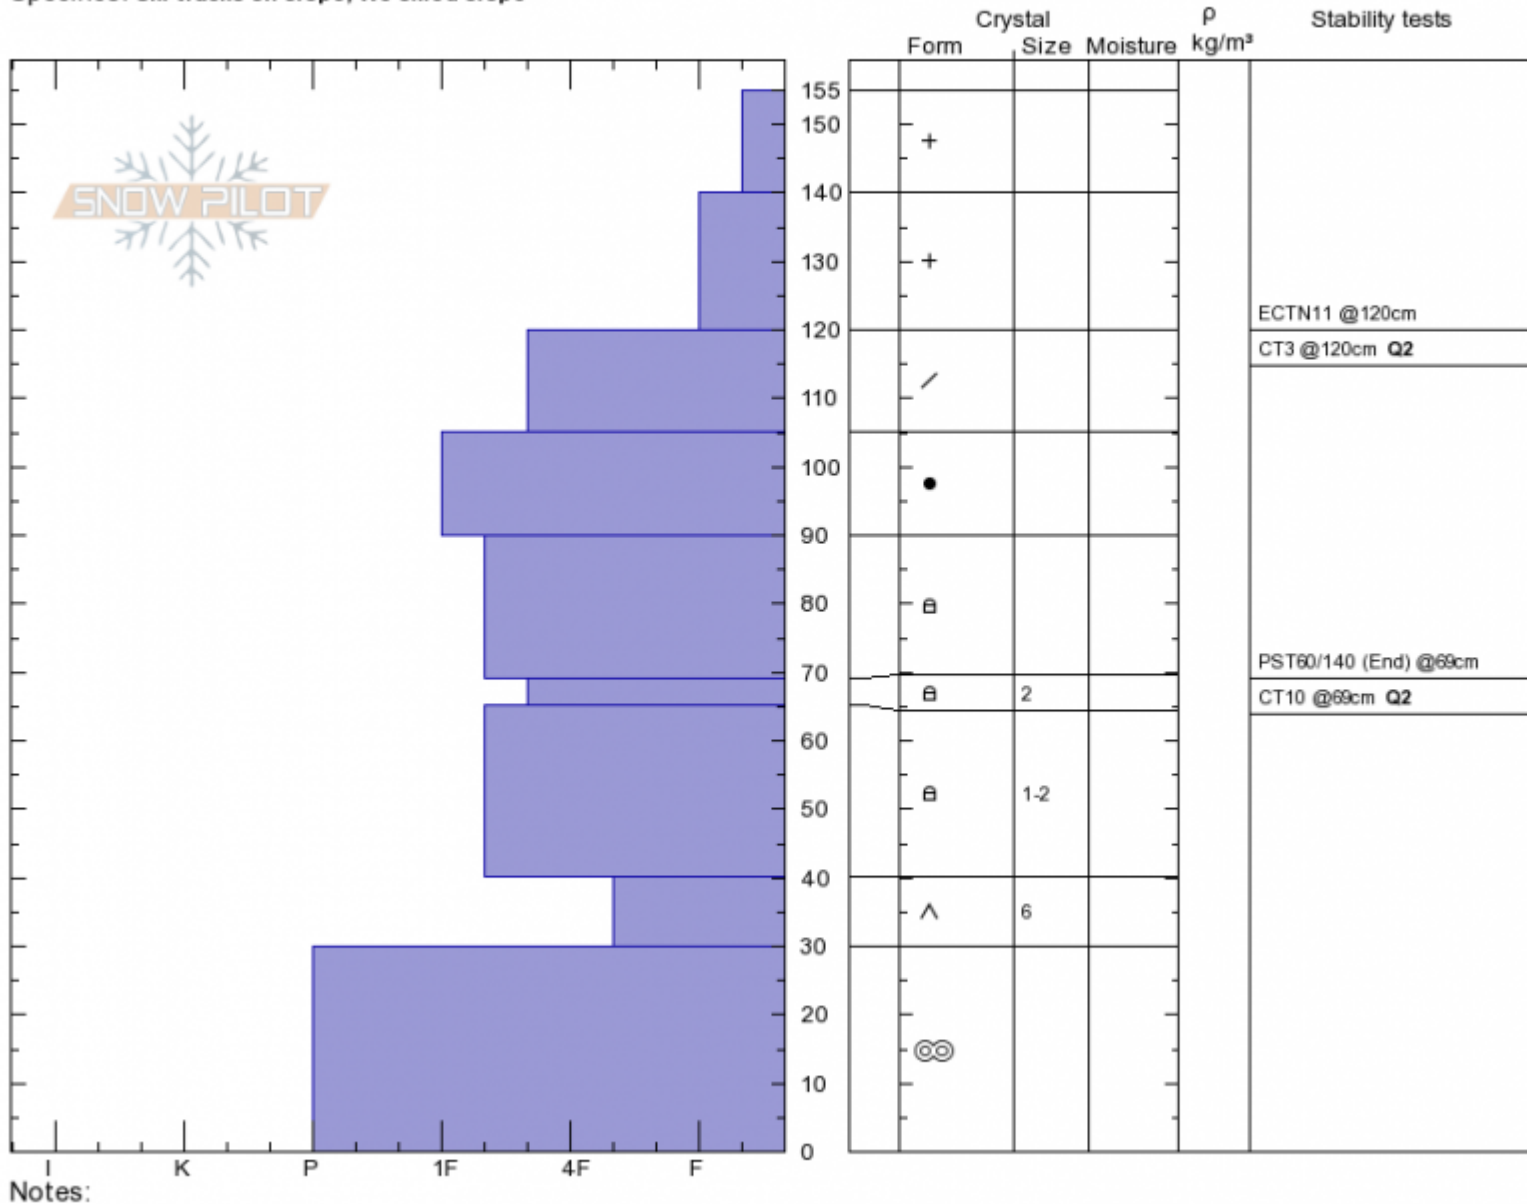

Beehive Basin

Andrew Schauer

Stability: Fair

HS155 PS20

Layer No

Sat Mar 2 10:30 2019

Air Temperature: -12°C

Stability Test Notes

65-69: Pro

Montana, Madison Range Co-ord: 45.32055N, -111.38106W

Sky Cover: OVC

120: Q2

Elevation: 8850 ft

Slope Angle: 27°

Precipitation: S-1

69: Q2

Aspect: 240°

Wind Loading: no

Wind: SW Light Breeze

Specifics: Ski tracks on slope; We skied slope

Notes:

Advisory Region  
 Northern Madison  
 Longitude  
 -111.38W  
 Latitude  
 45.32N  
 Northern Madison, 2019-03-02