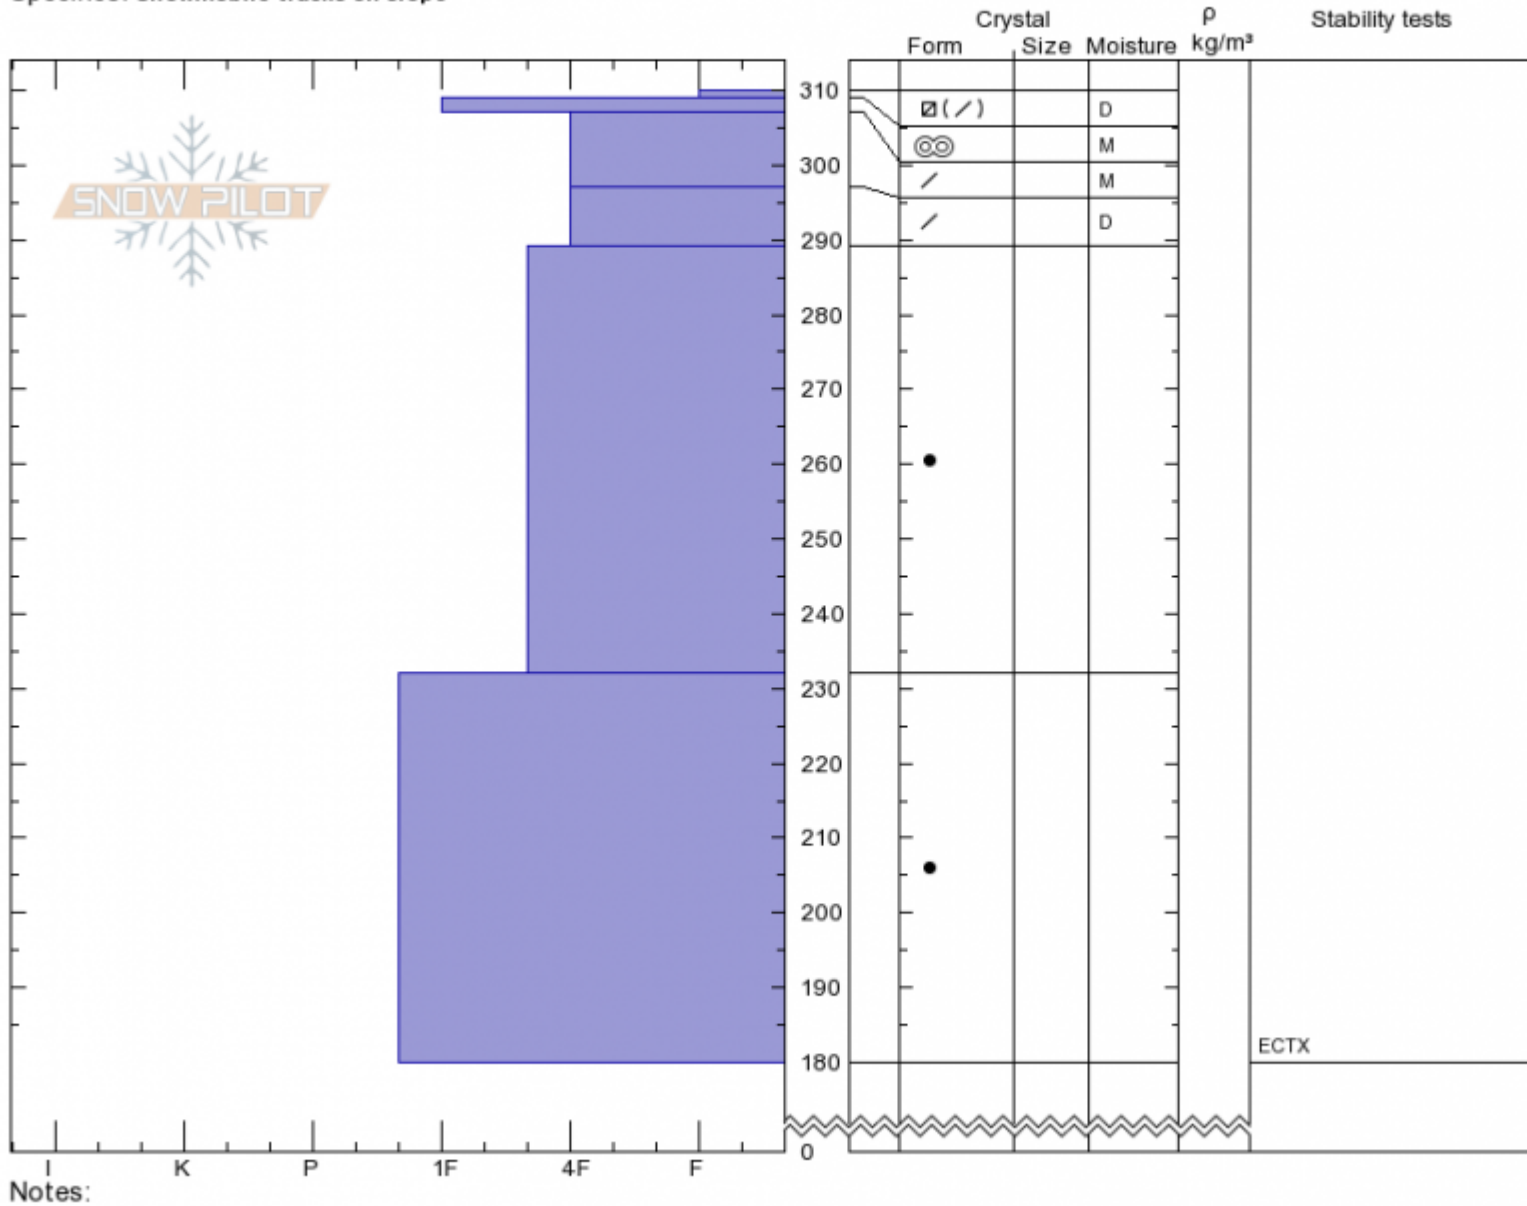

Henderson Bench
 Cooke City
 MT
 Elevation: 9580 ft
 Aspect: 90°
 Specifics: Snowmobile tracks on slope

Andrew Schauer
 Sun Mar 17 13:30 2019
 Co-ord: 45.04988N, -109.93107W
 Slope Angle: 35°
 Wind Loading: previous

Stability: Good
 Air Temperature: 2°C
 Sky Cover: FEW
 Precipitation: NO
 Wind: Calm

HS310 PF30
 Stability Test Notes

Layer No

Advisory Region
 Cooke City
 Longitude
 -109.93W
 Latitude
 45.05N
 Cooke City, 2019-03-17