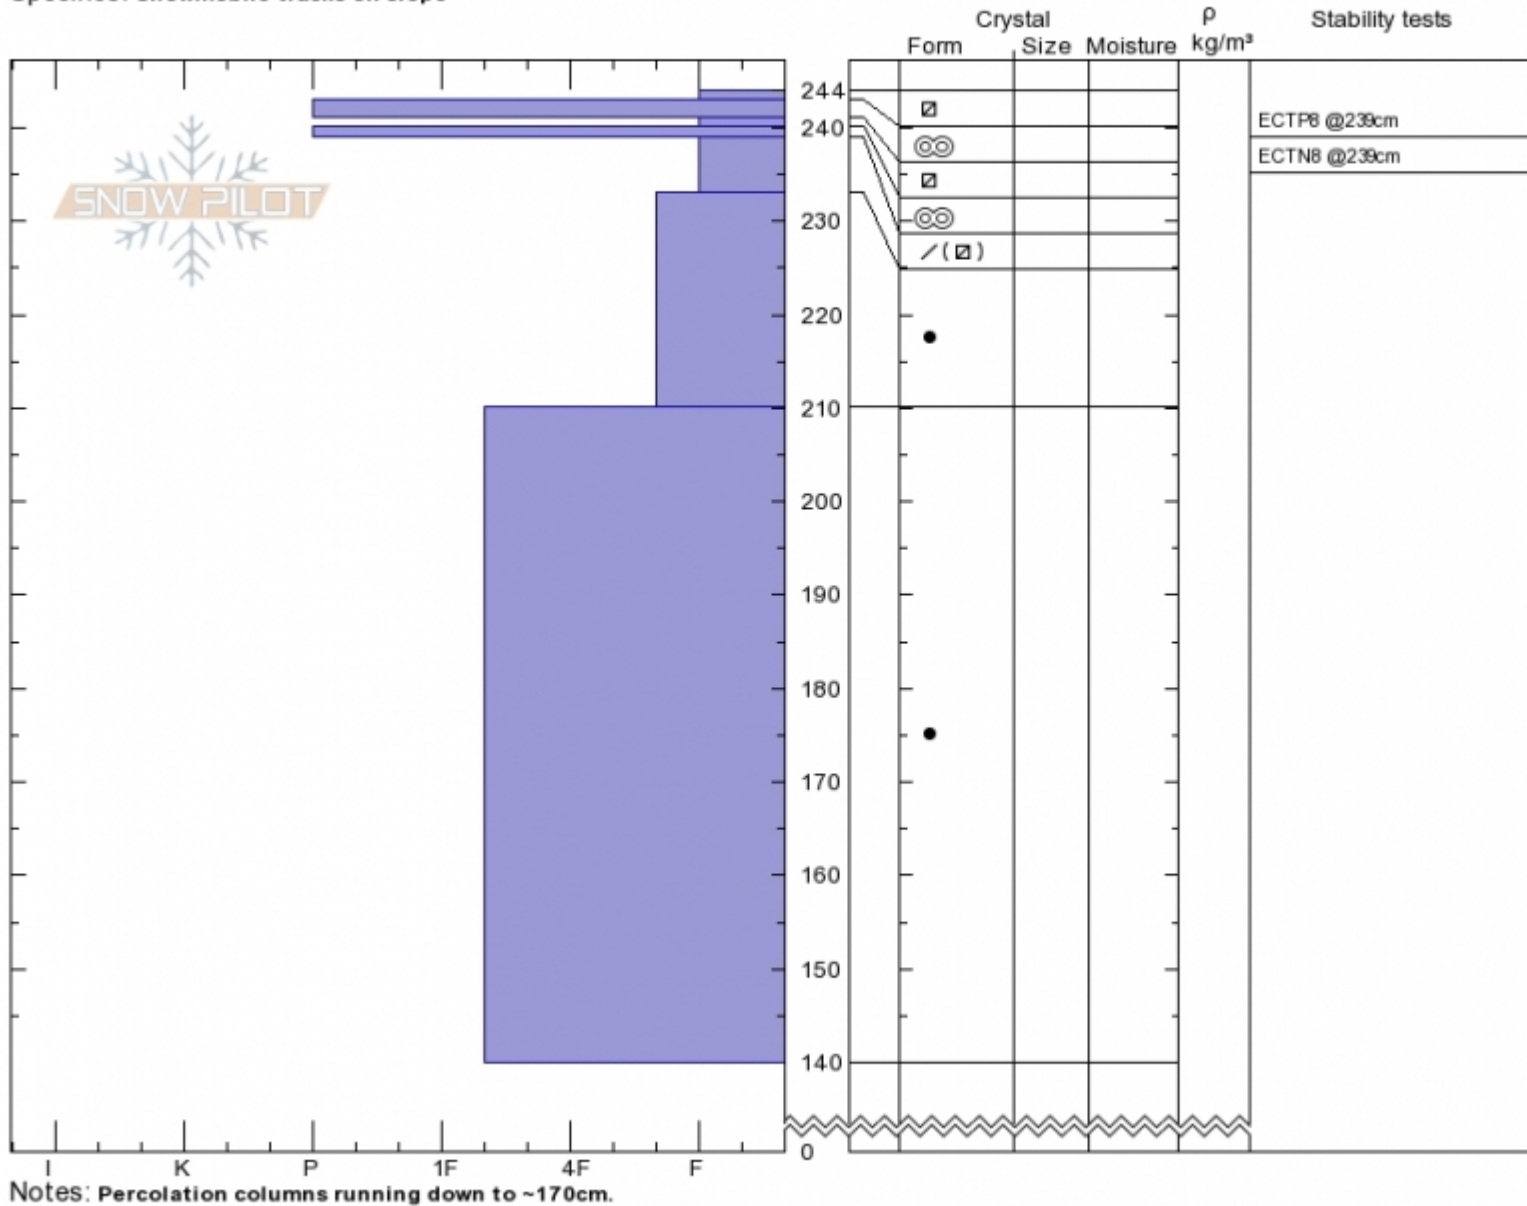

Goose Lake
 Cooke City
 MT
 Elevation: 10000 ft
 Aspect: 145°
 Specifics: Snowmobile tracks on slope

Ian Hoyer
 Mon Mar 18 10:00 2019
 Co-ord: 45.10015N, -109.90665W
 Slope Angle: 30°
 Wind Loading:

Stability: **Good**
 Air Temperature:
 Sky Cover: **CLR**
 Precipitation: **NO**
 Wind: **Calm**

HS244 PF40
 Stability Test Notes

Layer No
 240-241: P

Advisory Region
 Cooke City
 Cooke City, 2019-03-19