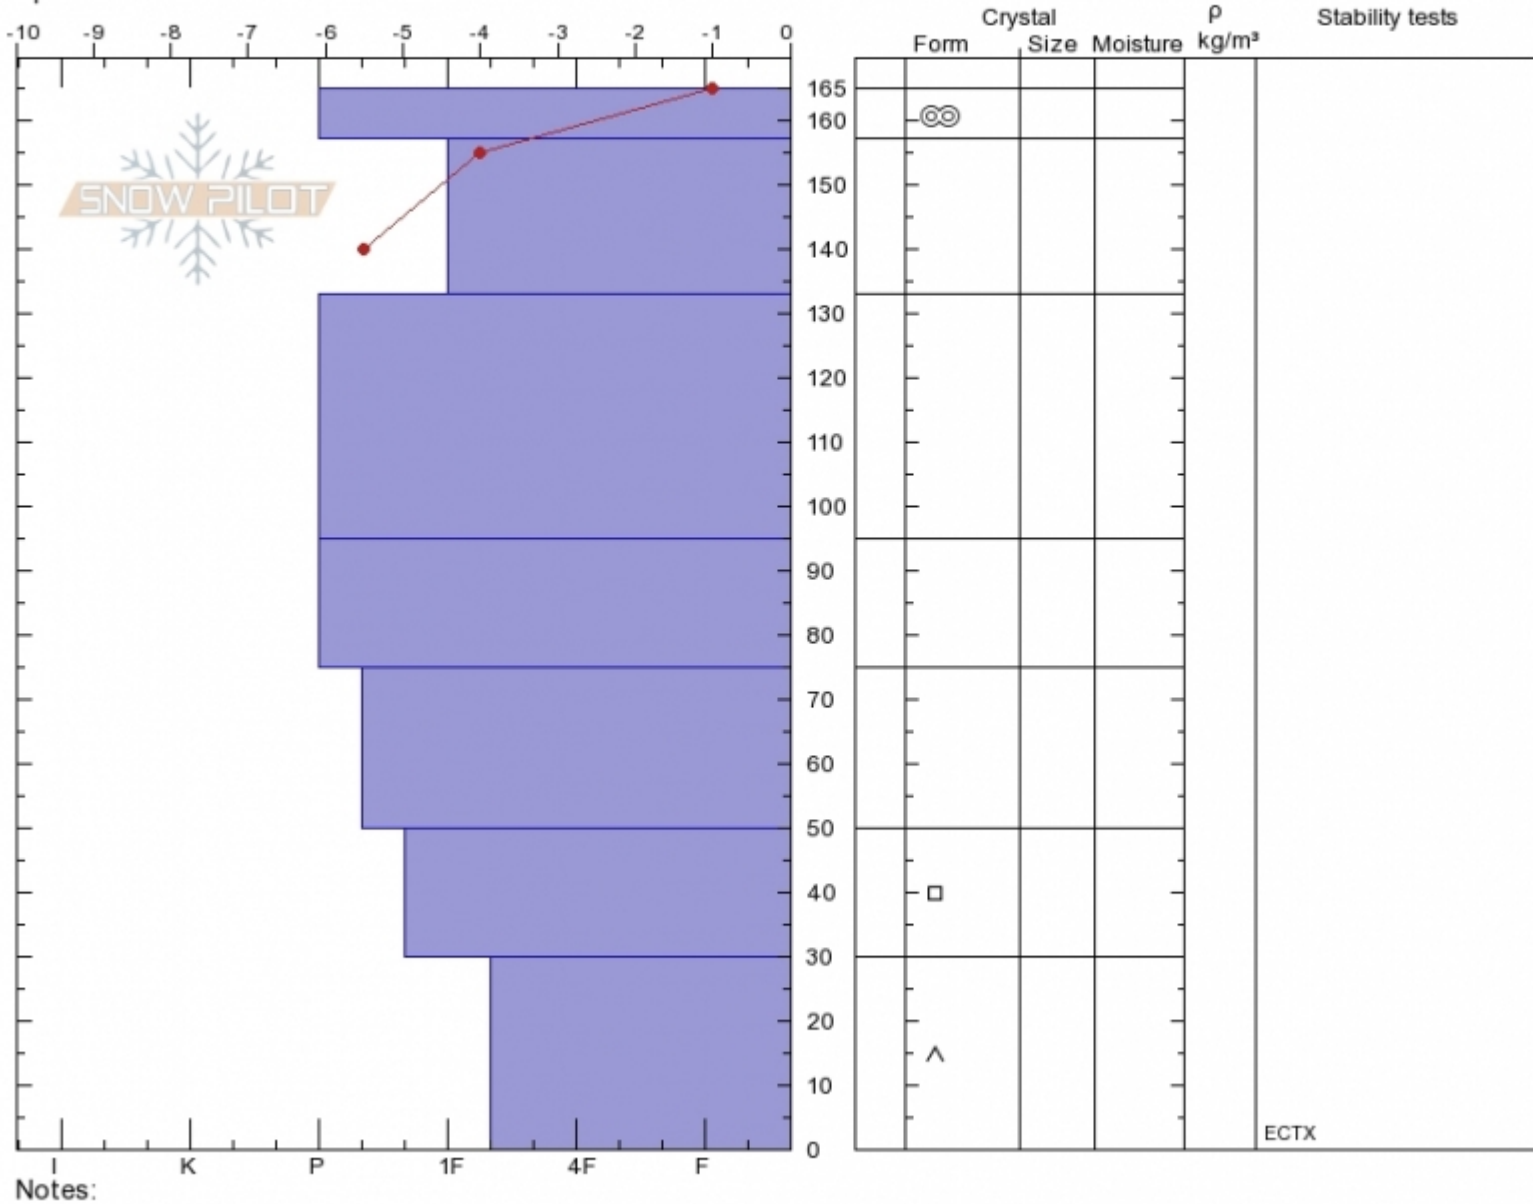

**Bacon Rind Mdw
Madison Range-S
MT**
Elevation: **8800 ft**
Aspect: **90°**
Specifics:

Doug Chabot-Admin
Wed Mar 20 12:00 2019
Co-ord: **44.97056N, -111.09534W**
Slope Angle: **15°**
Wind Loading:

Stability: **Very Good**
Air Temperature: **-1°C**
Sky Cover:
Precipitation: **NO**
Wind:

HS165
Stability Test Notes

Layer No

Advisory Region
Southern Madison
Southern Madison, 2019-03-20