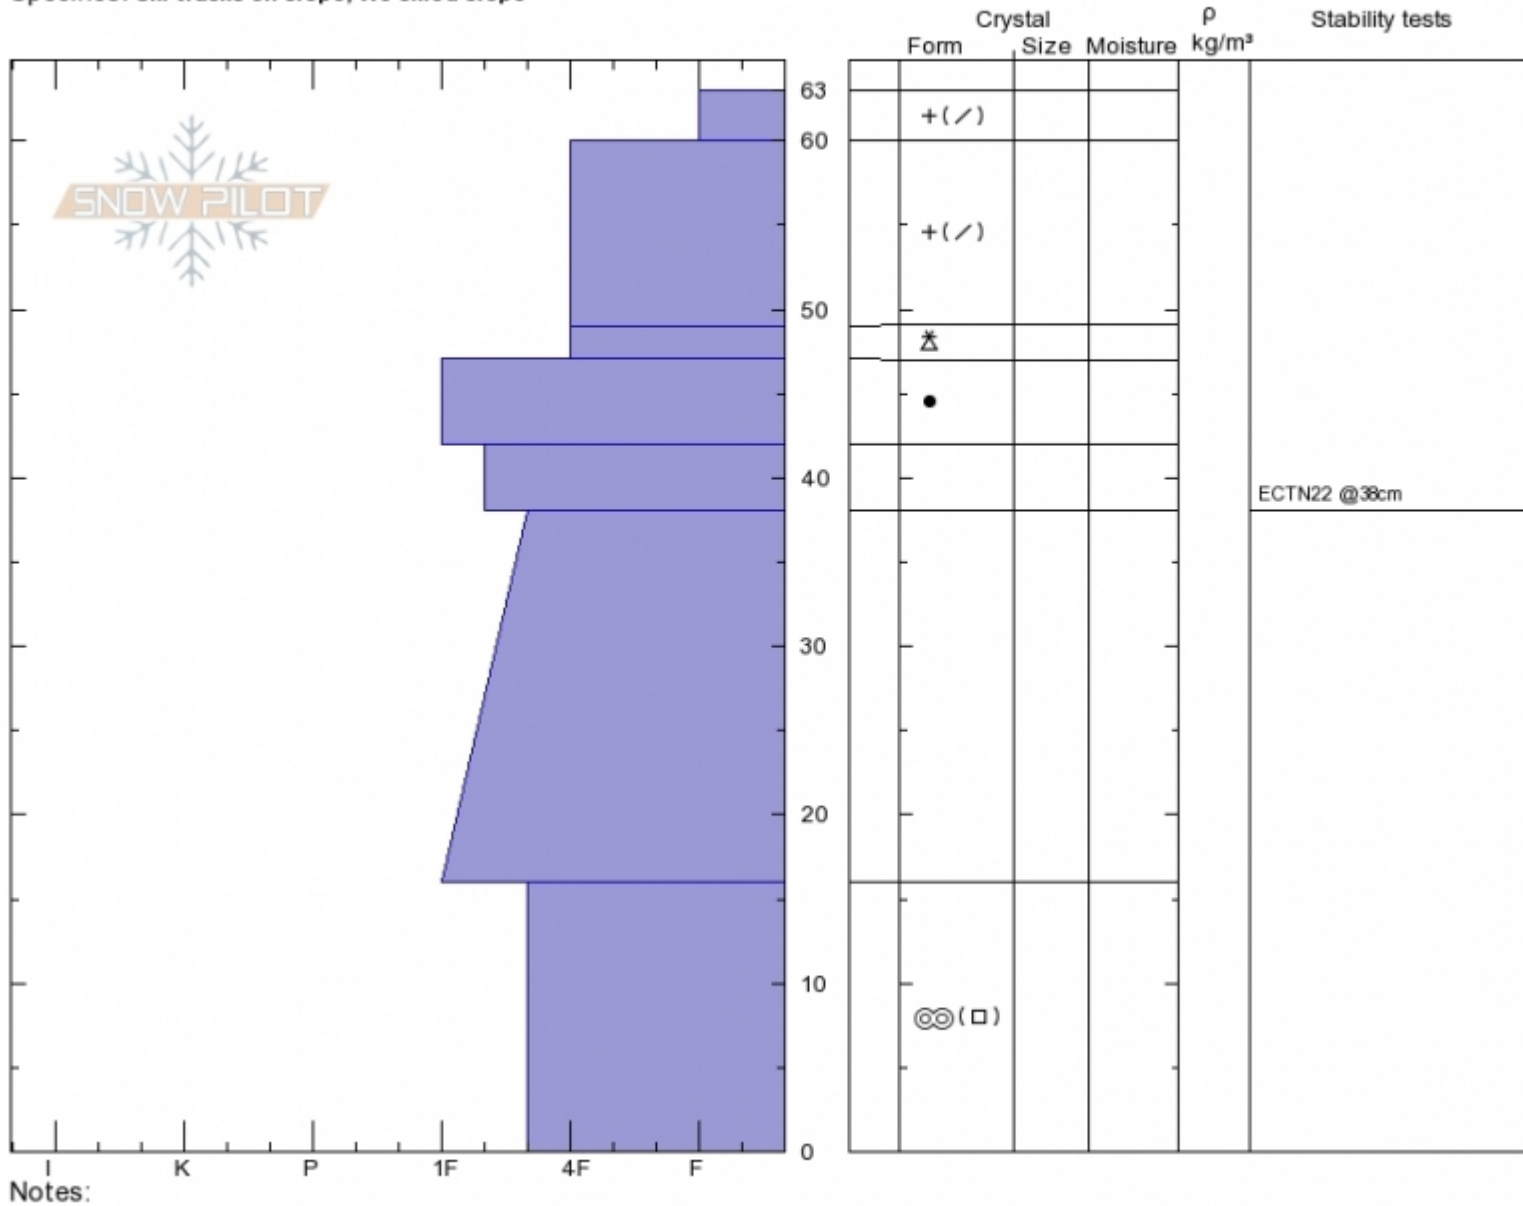

Lower Reefer Chute
 Bridger Range
 MT
 Elevation: 8082 ft
 Aspect: 20°
 Specifics: Ski tracks on slope; We skied slope

Alex Marienthal
 10/27/2019 - 11:15am
 Co-ord: 45.82920N, -110.93093W
 Slope Angle: 32°
 Wind Loading: no

Stability: **Good**
 Air Temperature: -17°C
 Sky Cover: **BKN**
 Precipitation: **S-1**
 Wind: **W Light Breeze**

HS:63
 Stability Test Notes

Layer No

Advisory Region
 Bridger Range
 Longitude
 -110.93W
 Latitude
 45.83N