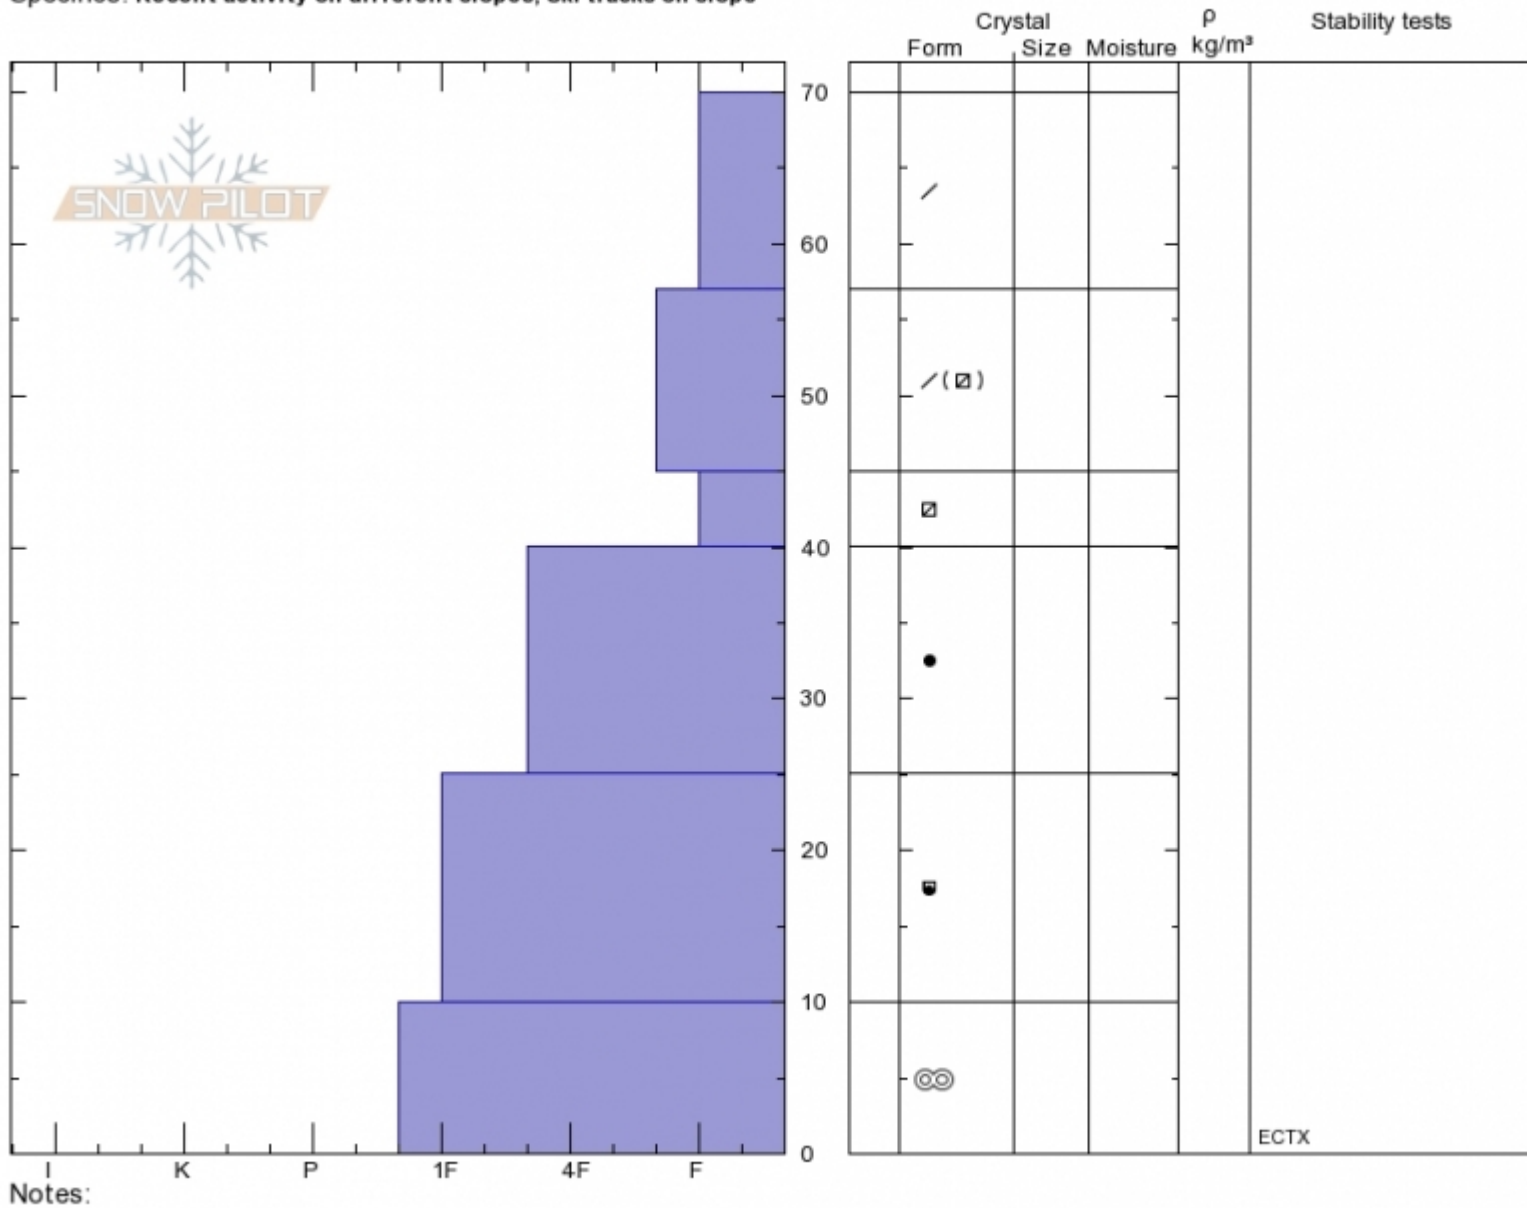

Sometimes Bomb Tram Alex Marienthal
 Bridger Range 10/31/2019 - 11:55am
 MT Co-ord: 45.81741N, -110.92874W
 Elevation: 8425 ft Slope Angle: 28°
 Aspect: 60° Wind Loading:
 Specifics: Recent activity on different slopes; Ski tracks on slope

Stability: **Good**
 Air Temperature:
 Sky Cover: **OVC**
 Precipitation: **S-1**
 Wind: **Calm**

HS:70
 Stability Test Notes

Layer No

Advisory Region
 Bridger Range
 Longitude
 -110.92W
 Latitude
 45.82N