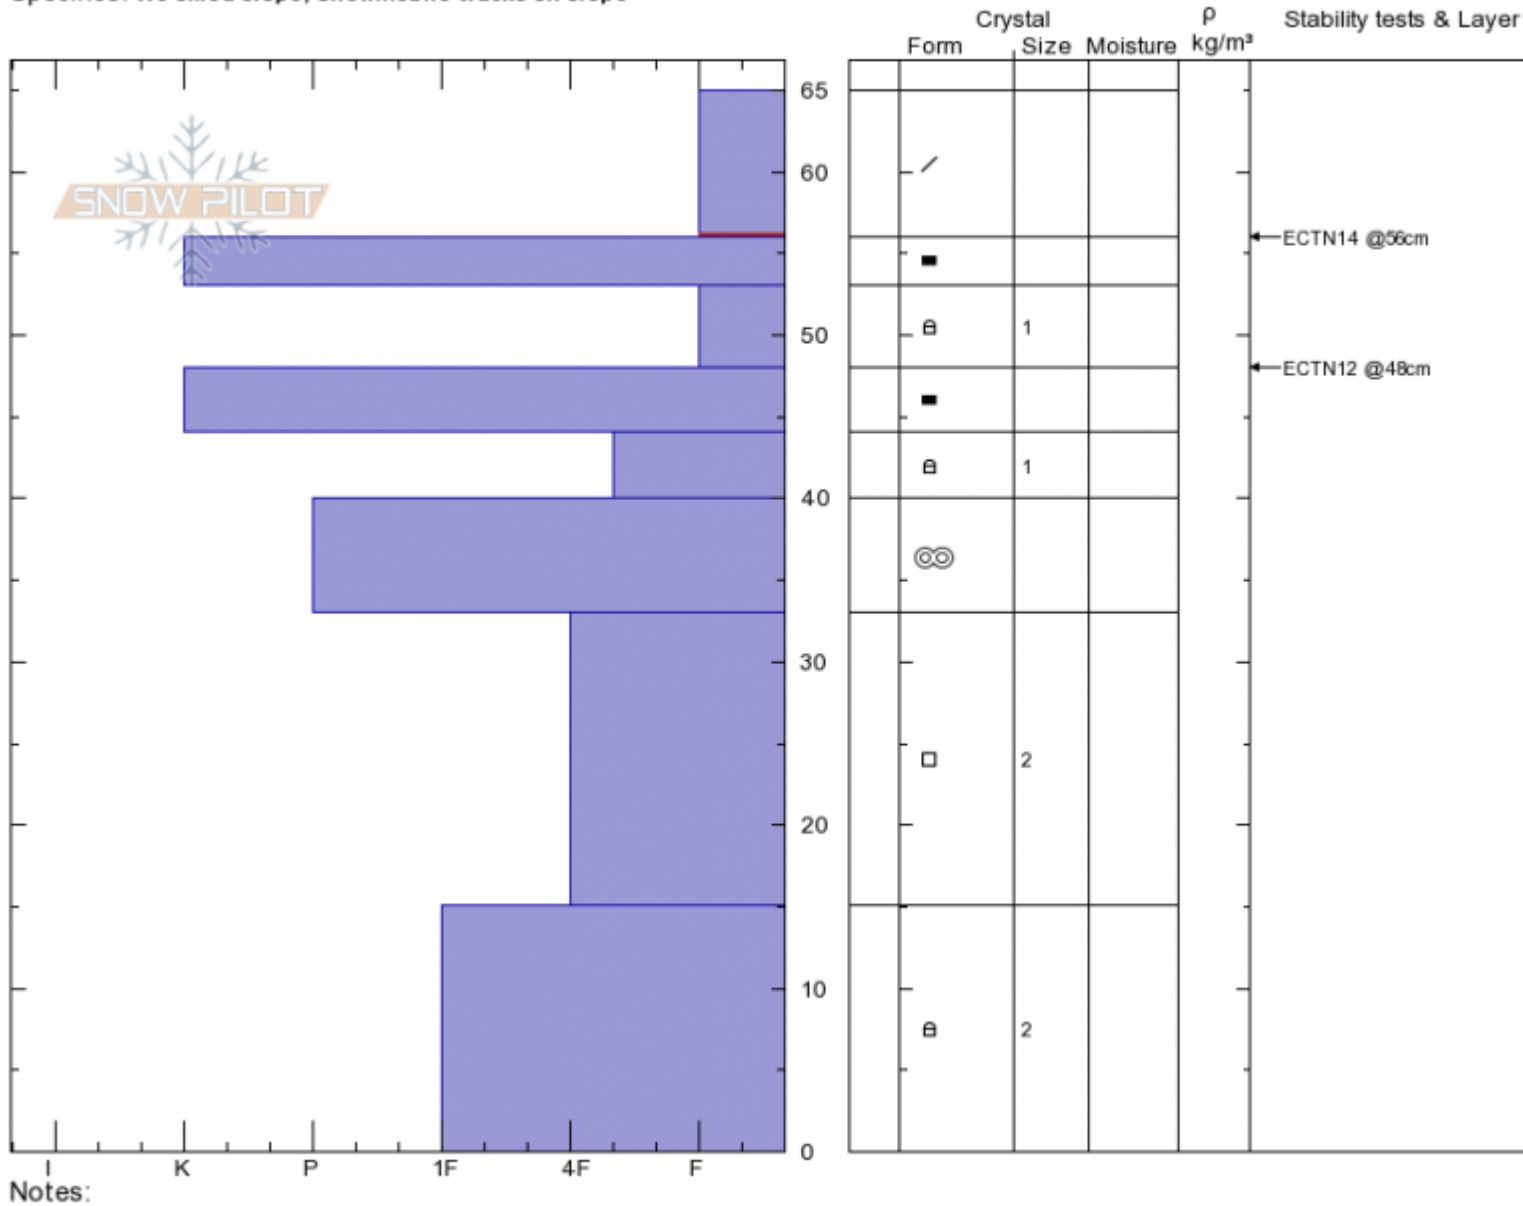

Marty's  
 Cooke City  
 MT  
 Elevation: 9758 ft  
 Aspect: SW  
 Specifics: We skied slope; Snowmobile tracks on slope

Doug Chabot-Admin  
 11/27/2019 - 10:30am  
 Co-ord: 45.04834N, -109.94609W  
 Slope Angle: 33°  
 Wind Loading: previous

Stability: **Good**  
 Air Temperature: -14°C  
 Sky Cover: **OVC**  
 Precipitation: **NO**  
 Wind:

HS:65 Layer Notes:  
 65-56cm: **Problematic layer**

Advisory Region  
 Cooke City  
 Longitude  
 -109.96W  
 Latitude  
 45.05N