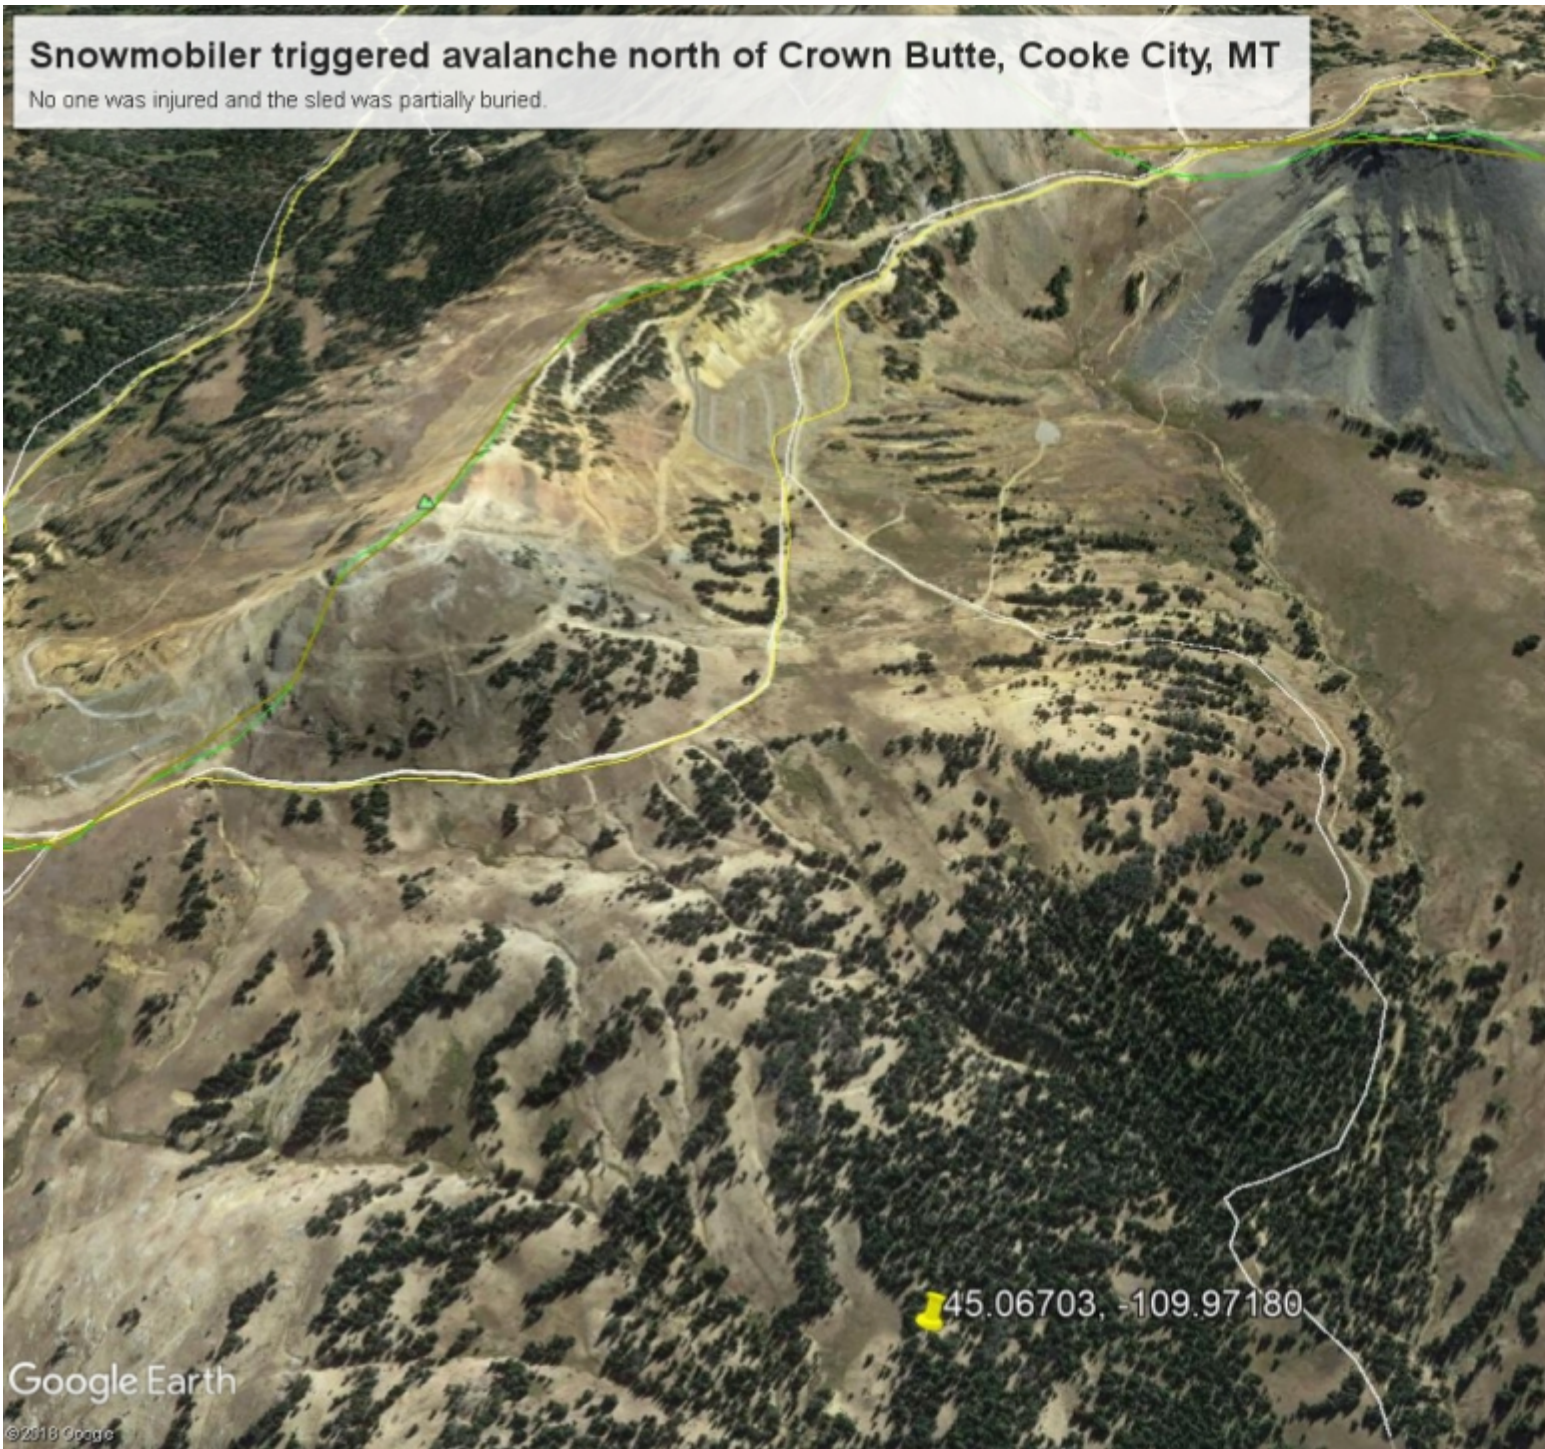

## Snowmobiler triggered avalanche north of Crown Butte, Cooke City, MT

No one was injured and the sled was partially buried.

A snowmobiler triggered an avalanche (yellow pin) north of Crown Butte (the gray mountain at the top of the image). This zone is typically approached from Lulu Pass. His sled was partially buried, but the rider was not. Lots of new snow in the last 24 hours created a CONSIDERABLE avalanche danger.

Advisory Region

Cooke City

Longitude

-109.97W

Latitude

45.07N

**Avalanche Details:** [Natural and human triggered slides in Cooke City](#)

**Forecast link:** [GNFAC Avalanche Forecast for Mon Dec 9, 2019](#)