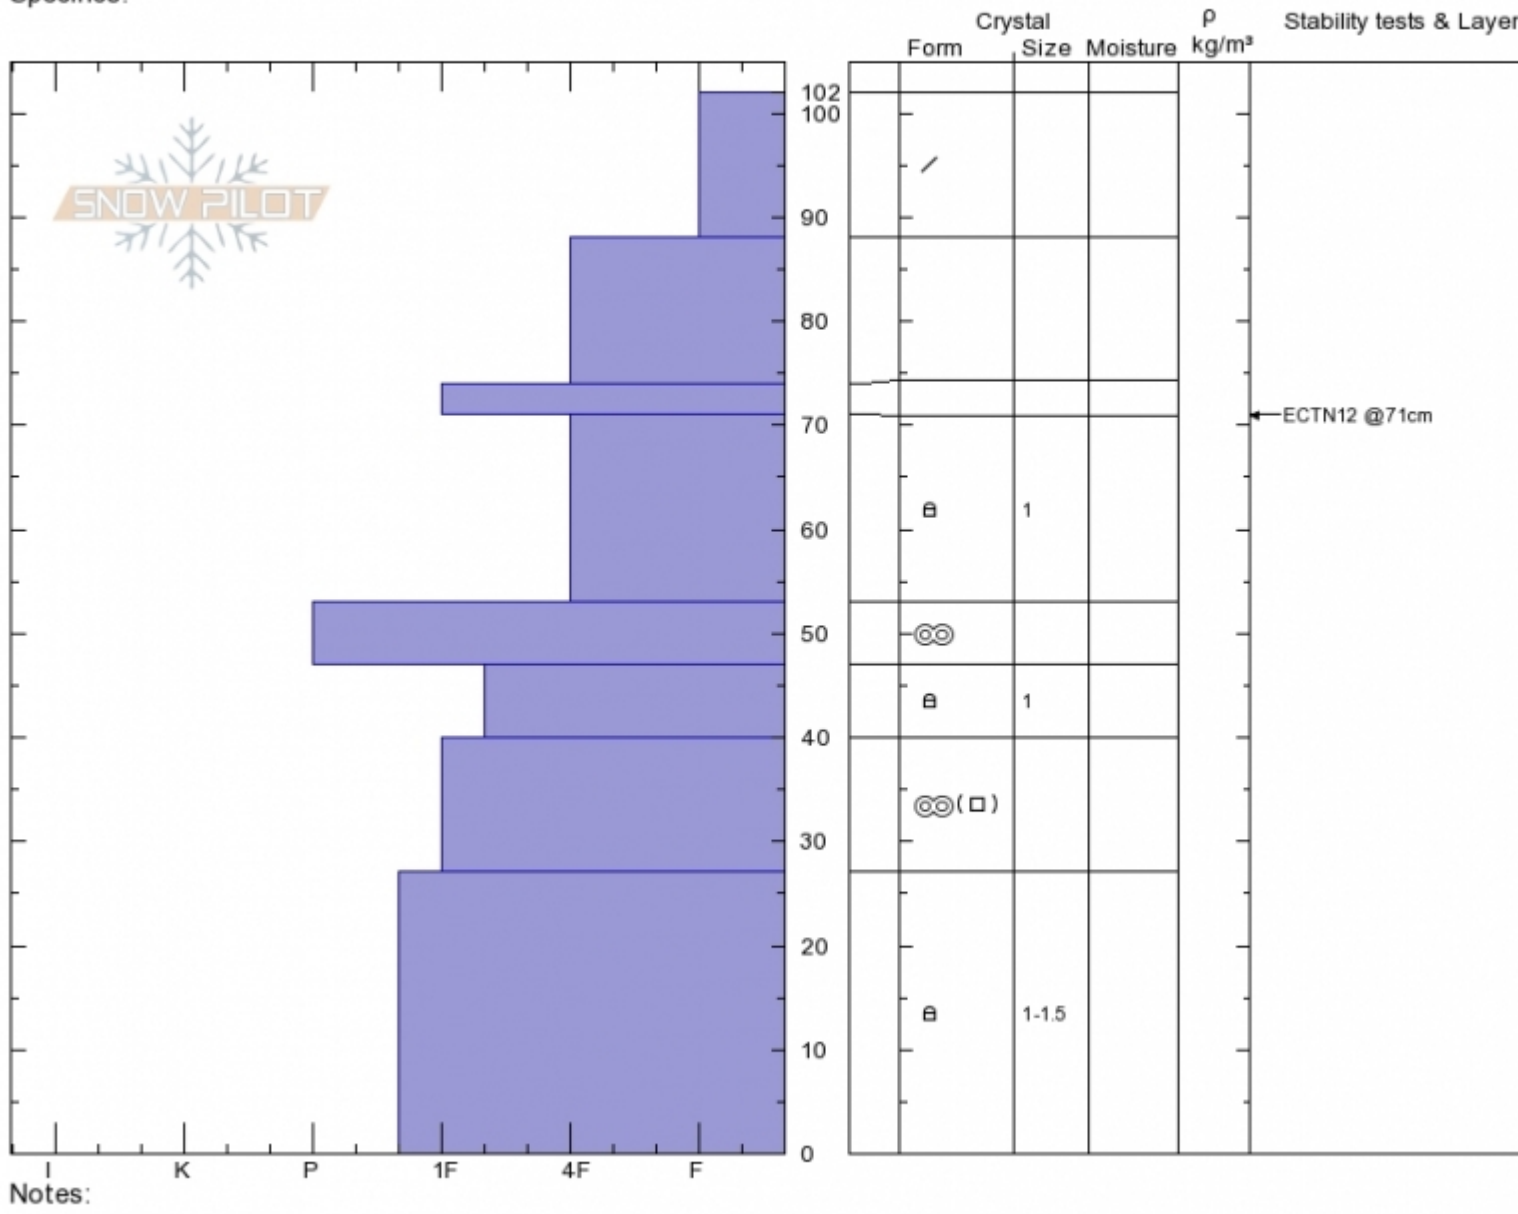

Blackmore, East Face  
 Gallatin Range-N  
 MT  
 Elevation: 9585 ft  
 Aspect: 140°  
 Specifics:

Spencer Jonas  
 12/16/2019 - 11:30am  
 Co-ord: 45.44712N, -110.99956W  
 Slope Angle: 25°  
 Wind Loading:

Stability:  
 Air Temperature:  
 Sky Cover: SCT  
 Precipitation: NO  
 Wind: Calm

HS:102 Layer Notes:  
 71-53cm: Problematic layer

Advisory Region  
 Northern Gallatin  
 Longitude  
 -111.00W  
 Latitude  
 45.45N  
 Northern Gallatin, 2019-12-16