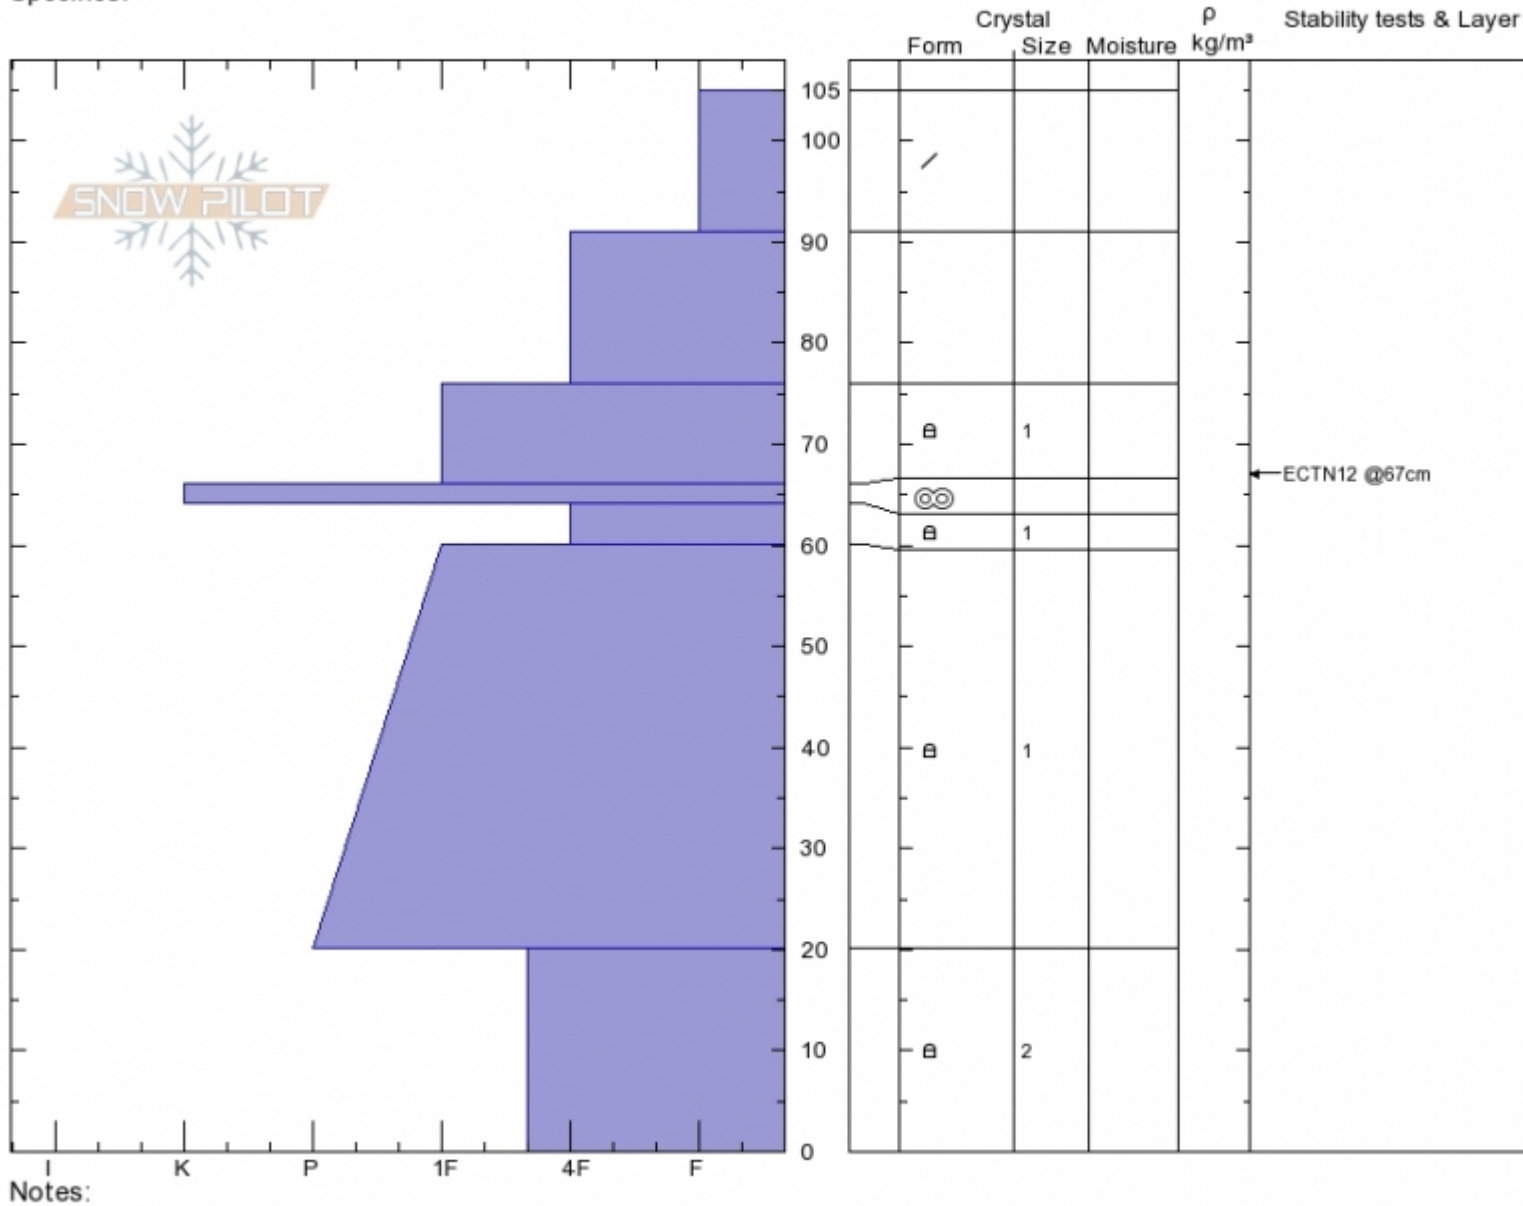

Blackmore, North Face
Gallatin Range-N
MT
 Elevation: **9082 ft**
 Aspect: **350°**
 Specifics:

Spencer Jonas
12/16/2019 - 12:42pm
 Co-ord: **45.44958N, -111.00186W**
 Slope Angle: **20°**
 Wind Loading: **no**

Stability:
 Air Temperature: **-13.2°C**
 Sky Cover: **SCT**
 Precipitation: **NO**
 Wind: **Calm**

HS:105 Layer Notes:

Advisory Region
 Northern Gallatin
 Longitude
 -111.00W
 Latitude
 45.45N

Forecast link: [GNFAC Avalanche Forecast for Tue Dec 17, 2019](#)
 Northern Gallatin, 2019-12-16