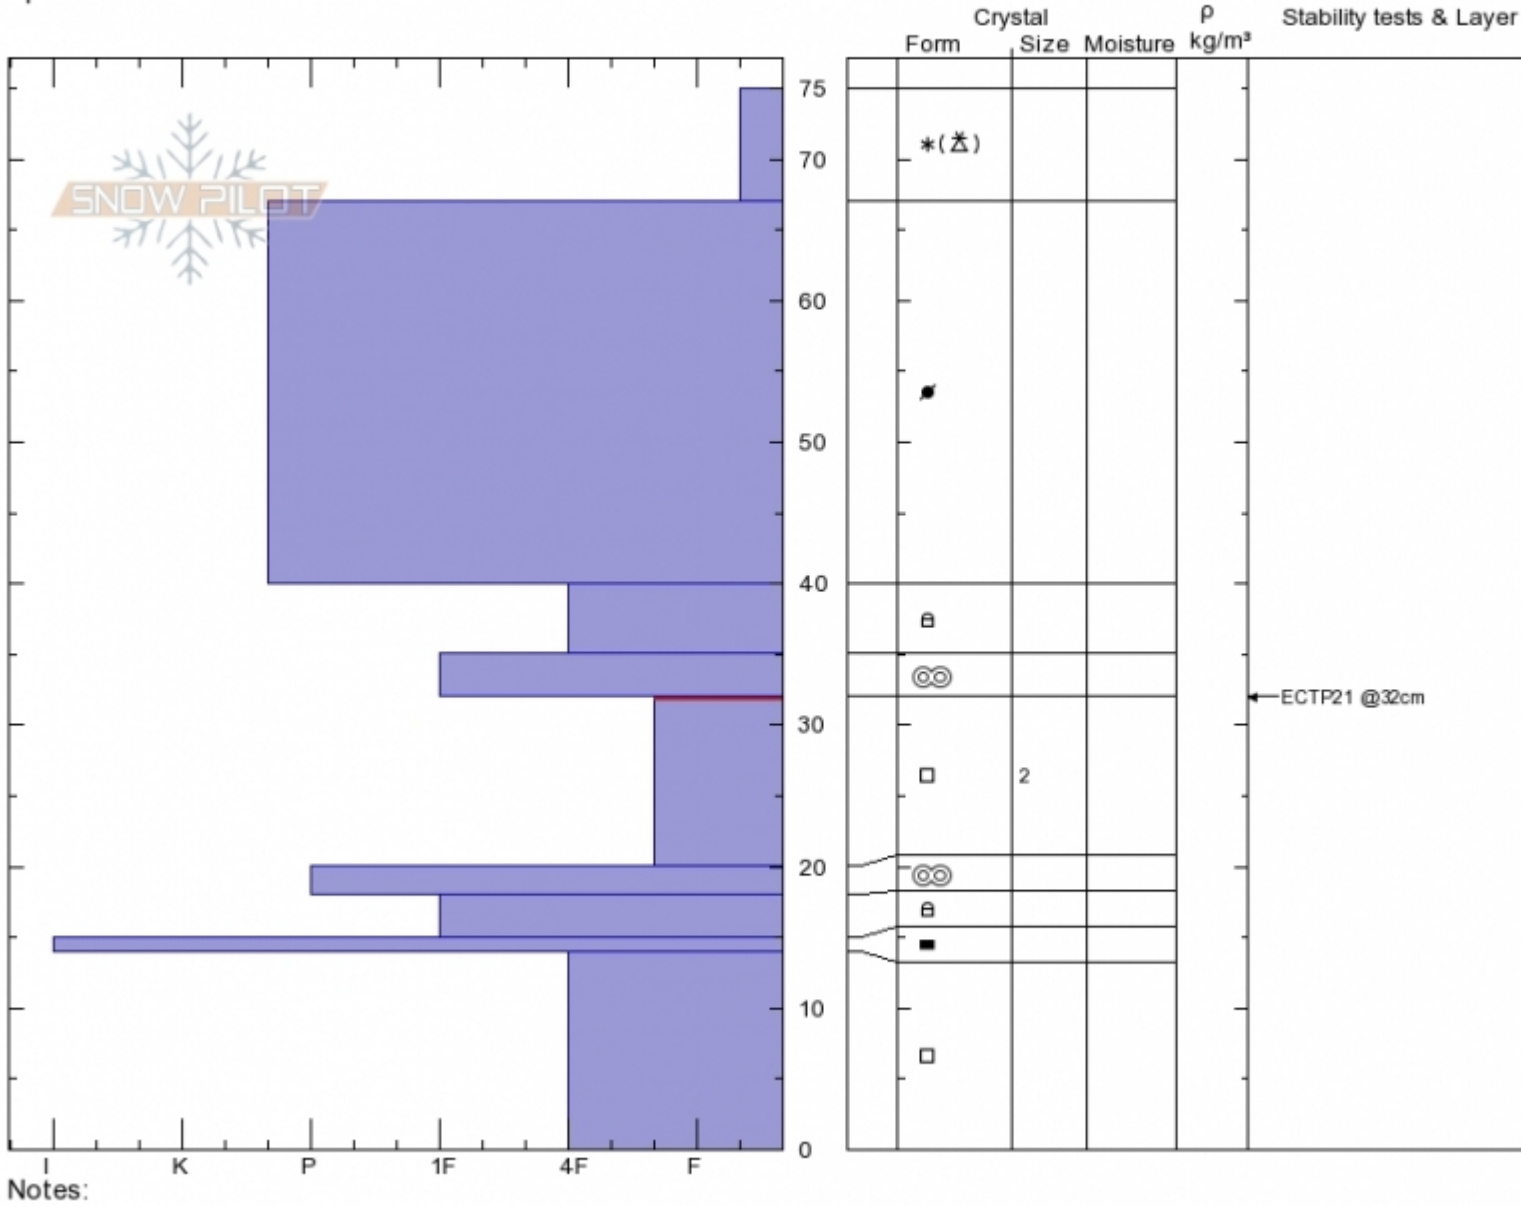

Scotch Bonnet
Cooke City
MT
 Elevation: **9783 ft**
 Aspect: **165°**
 Specifics:

Alex Marienthal
12/20/2019 - 10:50am
 Co-ord: **45.07094N, -109.95465W**
 Slope Angle: **27°**
 Wind Loading: **previous**

Stability: **Fair**
 Air Temperature:
 Sky Cover: **OVC**
 Precipitation: **S-1**
 Wind: **SW Light Breeze**

HS:**75** Layer Notes:
 32-20cm:**Problematic layer**

Advisory Region
 Cooke City
 Longitude
 -109.95W
 Latitude
 45.06N
 Cooke City, 2019-12-21