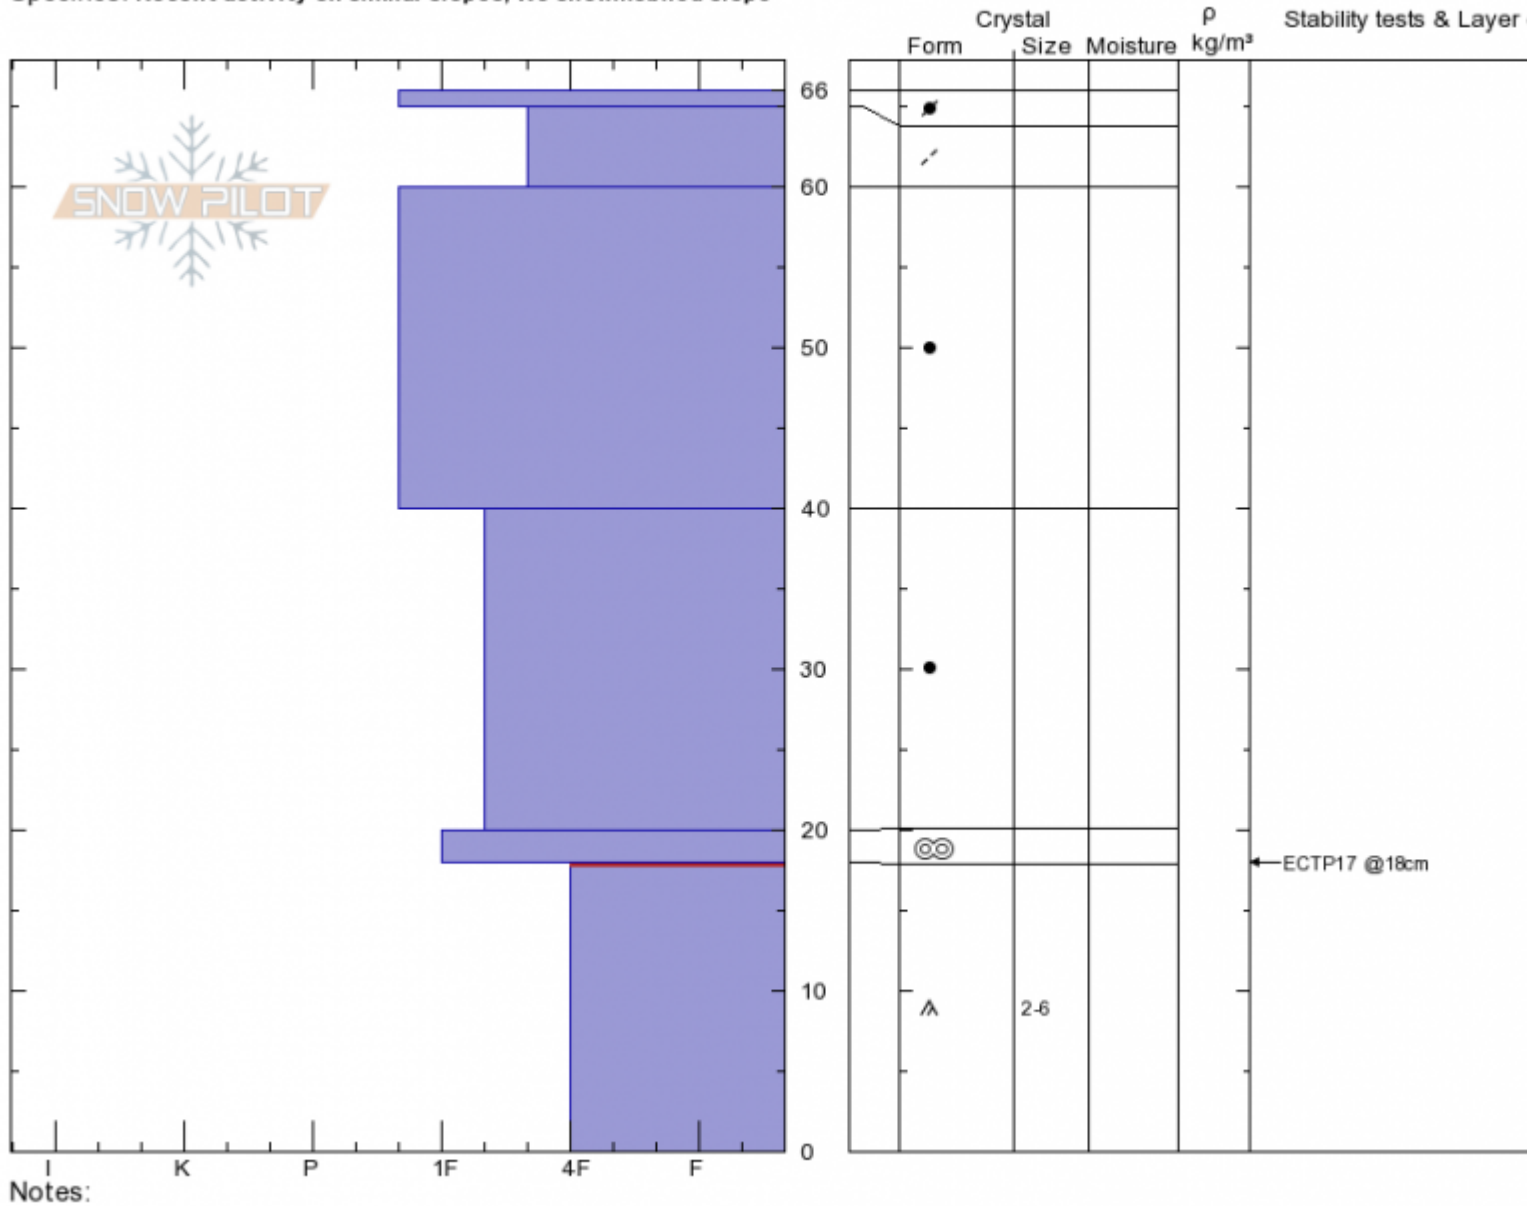

Dead Tree Hill
Lionhead Range
MT
 Elevation: **8493 ft**
 Aspect: **E**
 Specifics: **Recent activity on similar slopes; We snowmobiled slope**

Doug Chabot-Admin
12/22/2019 - 10:10am
 Co-ord: **44.72546N, -111.31365W**
 Slope Angle: **25°**
 Wind Loading: **no**

Stability: **Fair**
 Air Temperature: **-1°C**
 Sky Cover: **OVC**
 Precipitation: **NO**
 Wind: **SW Moderate**

HS:**66** Layer Notes:
 18-0cm:**Problematic layer**

Advisory Region
 Lionhead Range
 Longitude
 -111.32W
 Latitude
 44.71N
 Lionhead Range, 2019-12-22