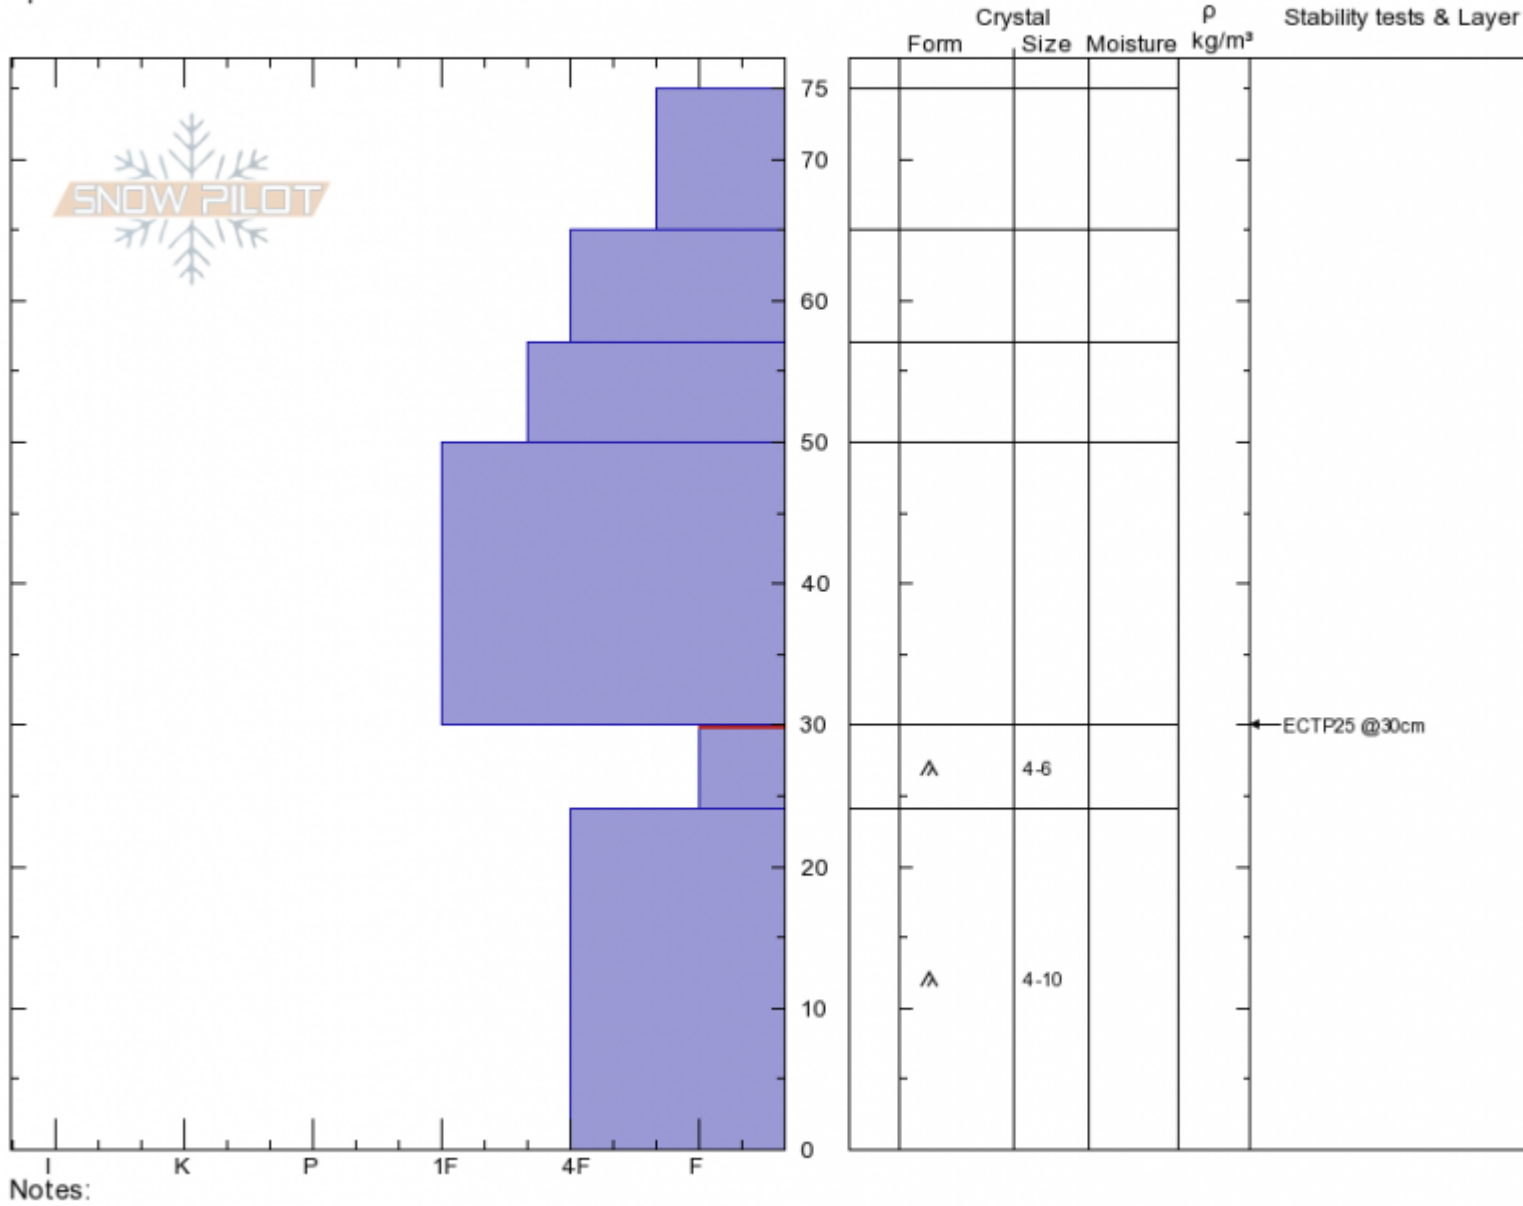

Weather Station
Lionhead Range
MT
 Elevation: **8919 ft**
 Aspect: **NW**
 Specifics:

Doug Chabot-Admin
12/22/2019 - 12:00pm
 Co-ord: **44.71273N, -111.31867W**
 Slope Angle: **22°**
 Wind Loading: **no**

Stability: **Fair**
 Air Temperature: **-1°C**
 Sky Cover: **OVC**
 Precipitation: **NO**
 Wind: **SW Light Breeze**

HS: **75** Layer Notes:
 30-24cm: **Problematic layer**

Advisory Region
 Lionhead Range
 Longitude
 -111.32W
 Latitude
 44.71N
 Lionhead Range, 2019-12-22