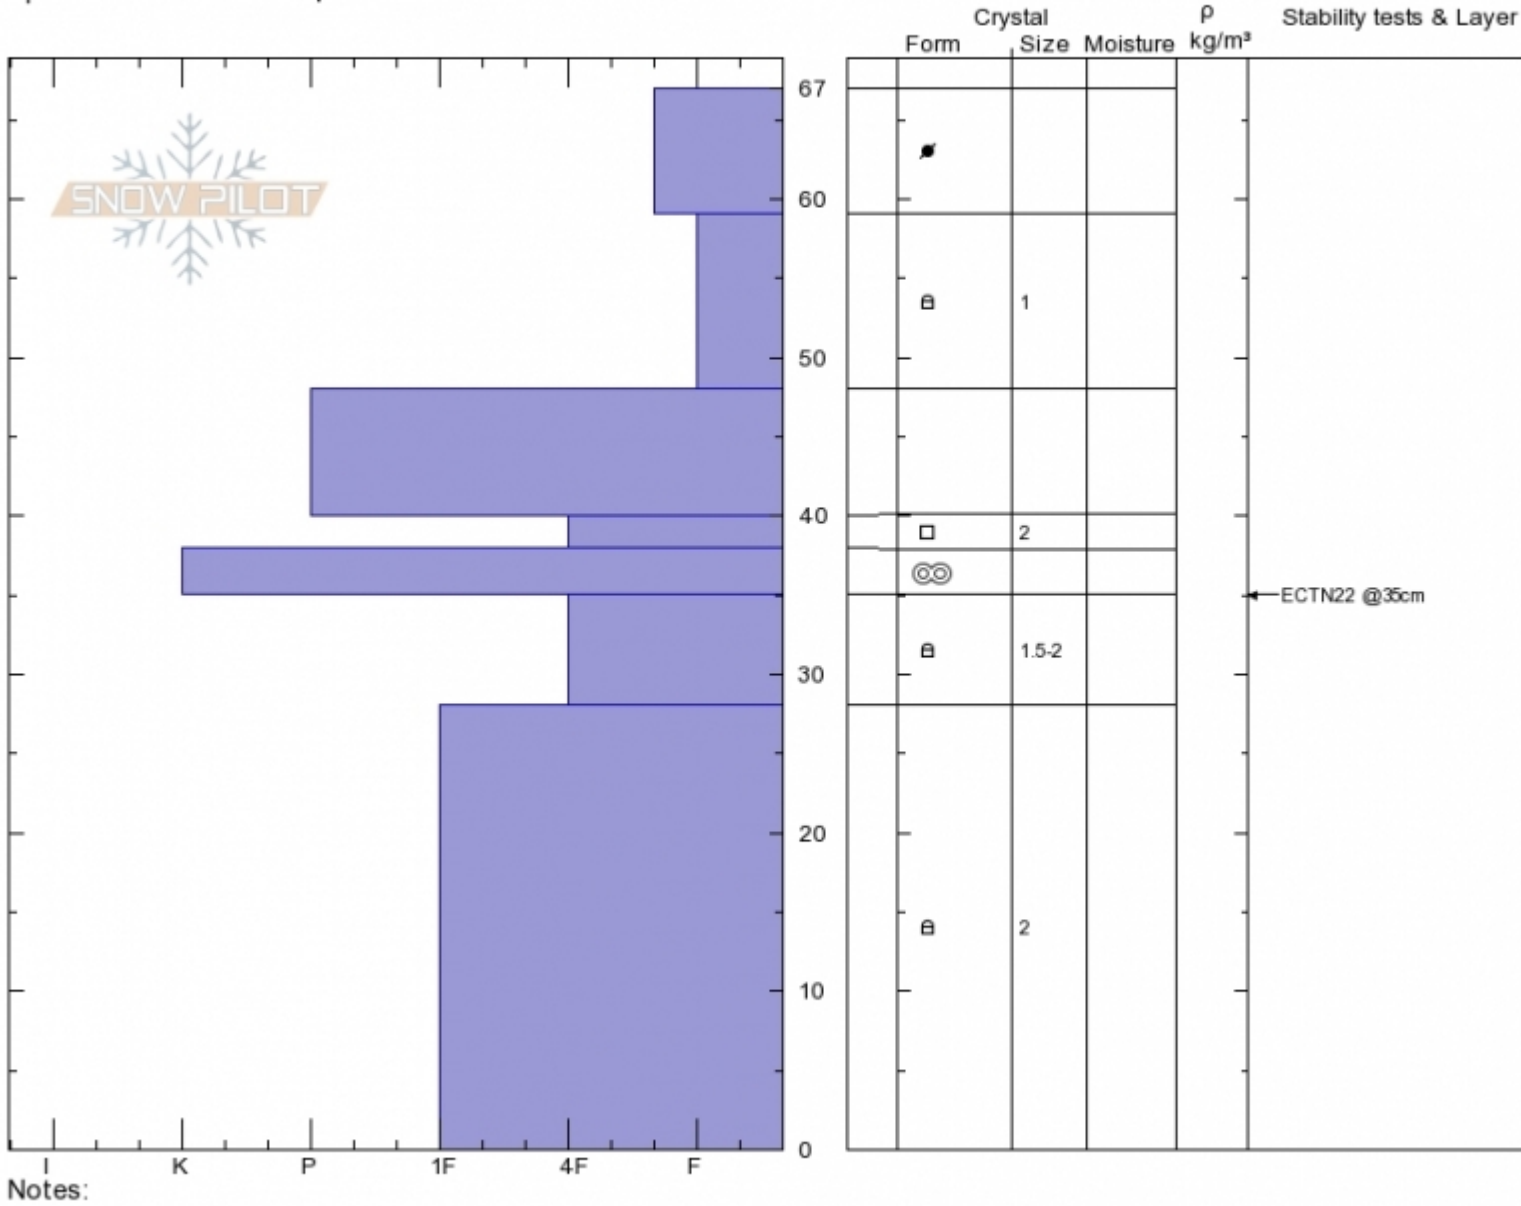

Northside Tyler's
 Madison Range-N
 MT
 Elevation: 8961 ft
 Aspect: 235°
 Specifics: Ski tracks on slope

Dave Zinn
 12/22/2019 - 10:50am
 Co-ord: 45.32190N, -111.38222W
 Slope Angle: 18°
 Wind Loading: previous

Stability: **Good** HS:67
 Air Temperature: -2.5°C
 Sky Cover: **OVC**
 Precipitation: **NO**
 Wind: **S Light Breeze**

Layer Notes:

Advisory Region
 Northern Madison
 Longitude
 -111.39W
 Latitude
 45.34N
 Northern Madison, 2019-12-22