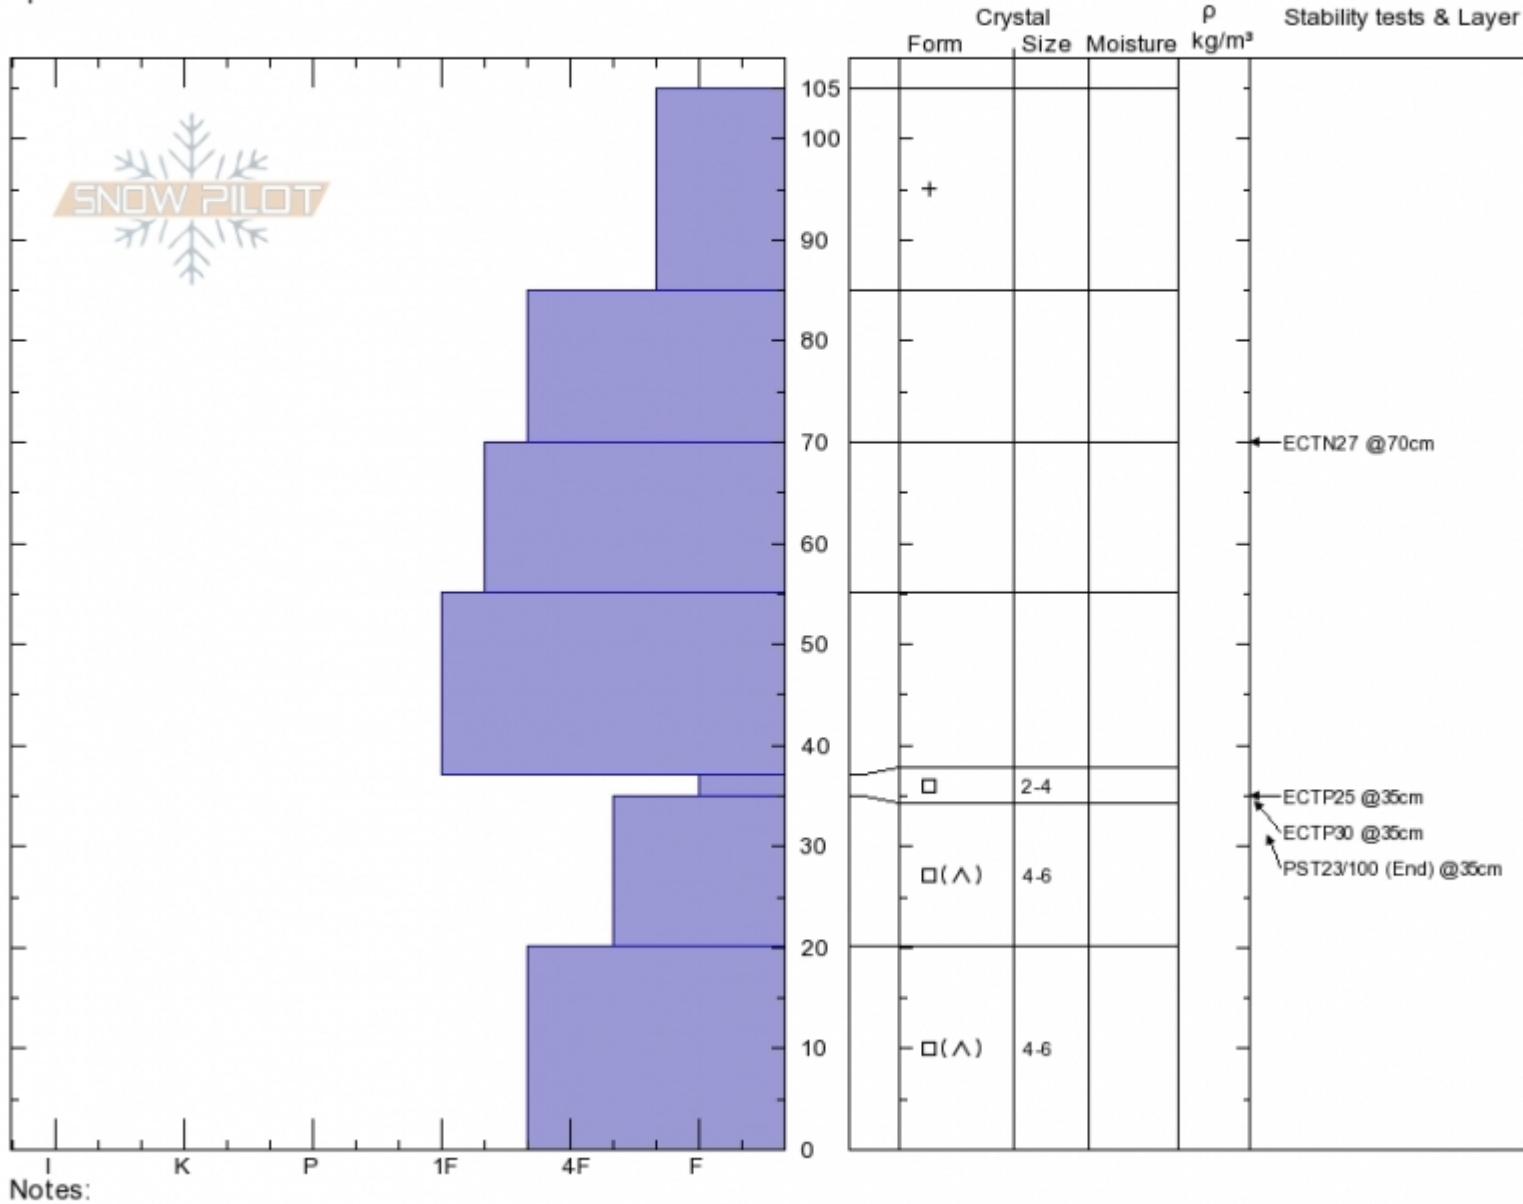

Lionhead wx station
 Lionhead Range
 MT
 Elevation: 8750 ft
 Aspect: 315°
 Specifics:

Alex Marienthal
 12/26/2019 - 11:00am
 Co-ord: 44.71005N, -111.32463W
 Slope Angle: 20°
 Wind Loading:

Stability: **Poor**
 Air Temperature:
 Sky Cover: **BKN**
 Precipitation: **NO**
 Wind: **Calm**

HS:105 Layer Notes:

Advisory Region
 Lionhead Range
 Longitude
 -111.32W
 Latitude
 44.73N
 Lionhead Range, 2019-12-27