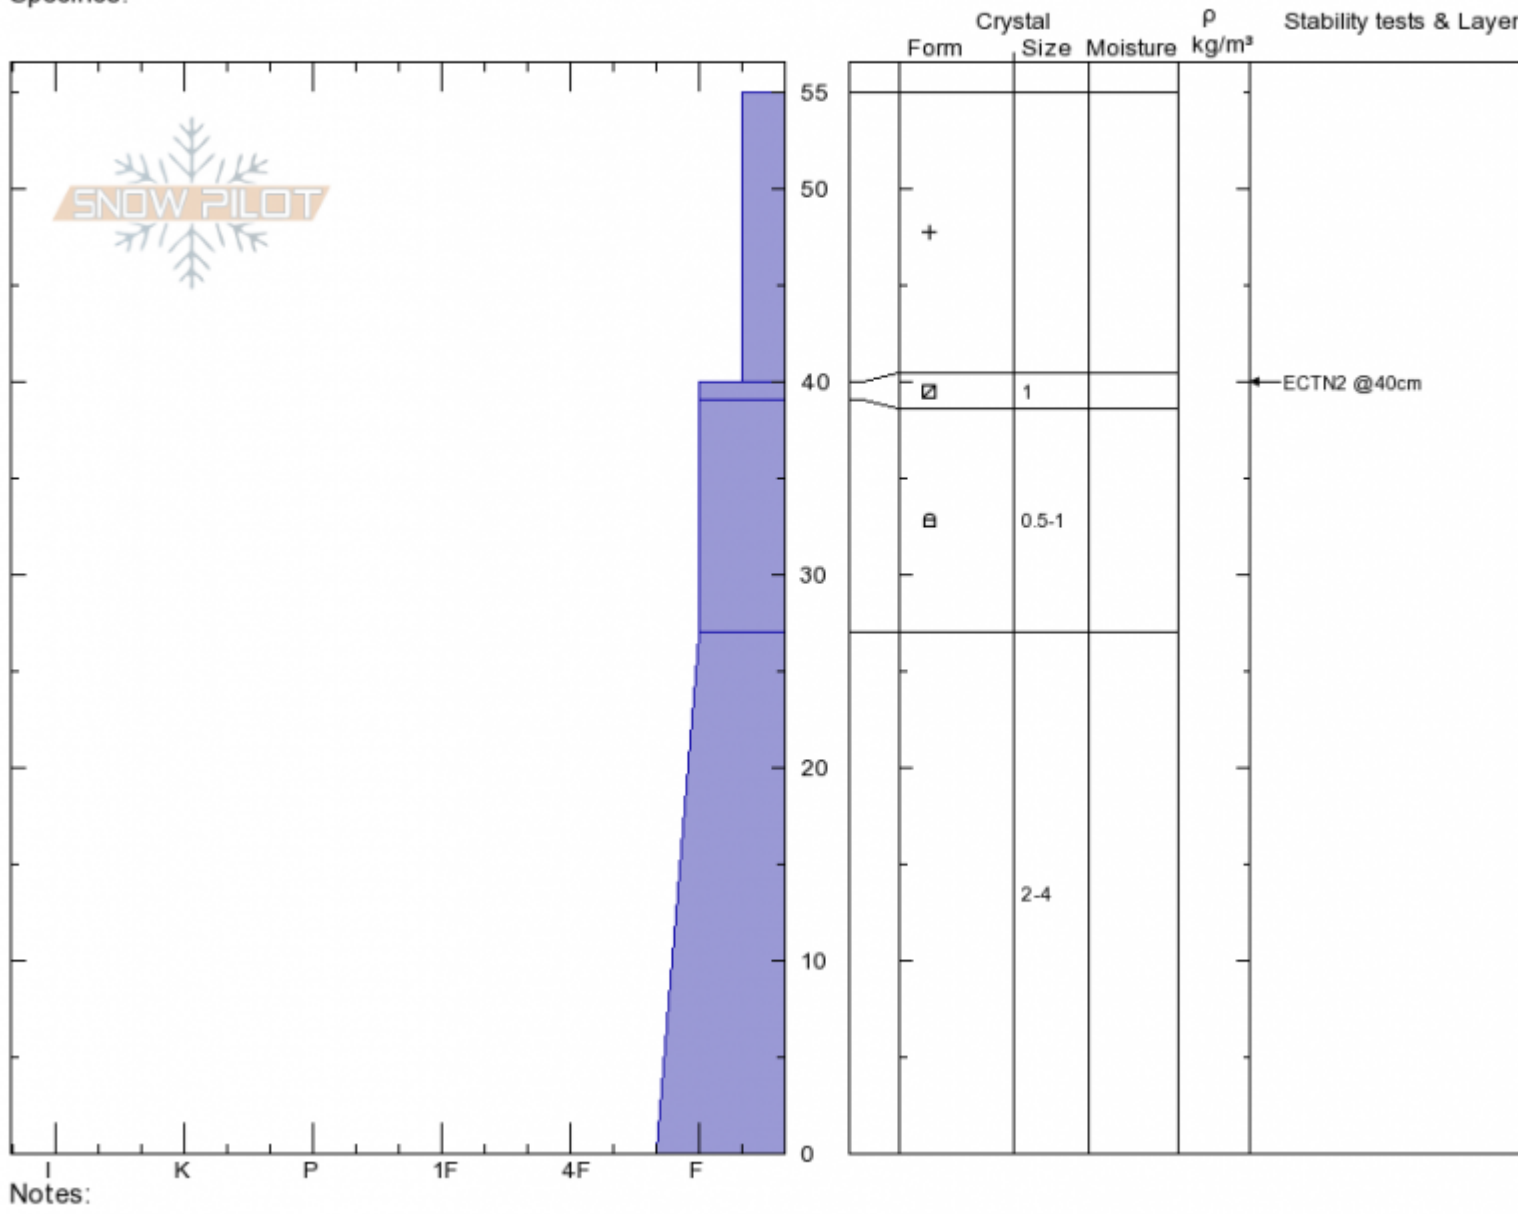

**Bacon Rind Low**  
**Madison Range-S**  
**MT**  
 Elevation:  
 Aspect: **120°**  
 Specifics:

**Doug Chabot-Admin**  
**01/01/2020 - 10:00am**  
 Co-ord:  
 Slope Angle: **32°**  
 Wind Loading: **no**

Stability: **Fair**  
 Air Temperature: **-9°C**  
 Sky Cover: **OVC**  
 Precipitation: **S1**  
 Wind:

HS:55 Layer Notes:

Notes:  
 Advisory Region  
 Southern Madison  
 Longitude  
 -111.10W  
 Latitude  
 44.96N  
 Southern Madison, 2020-01-01