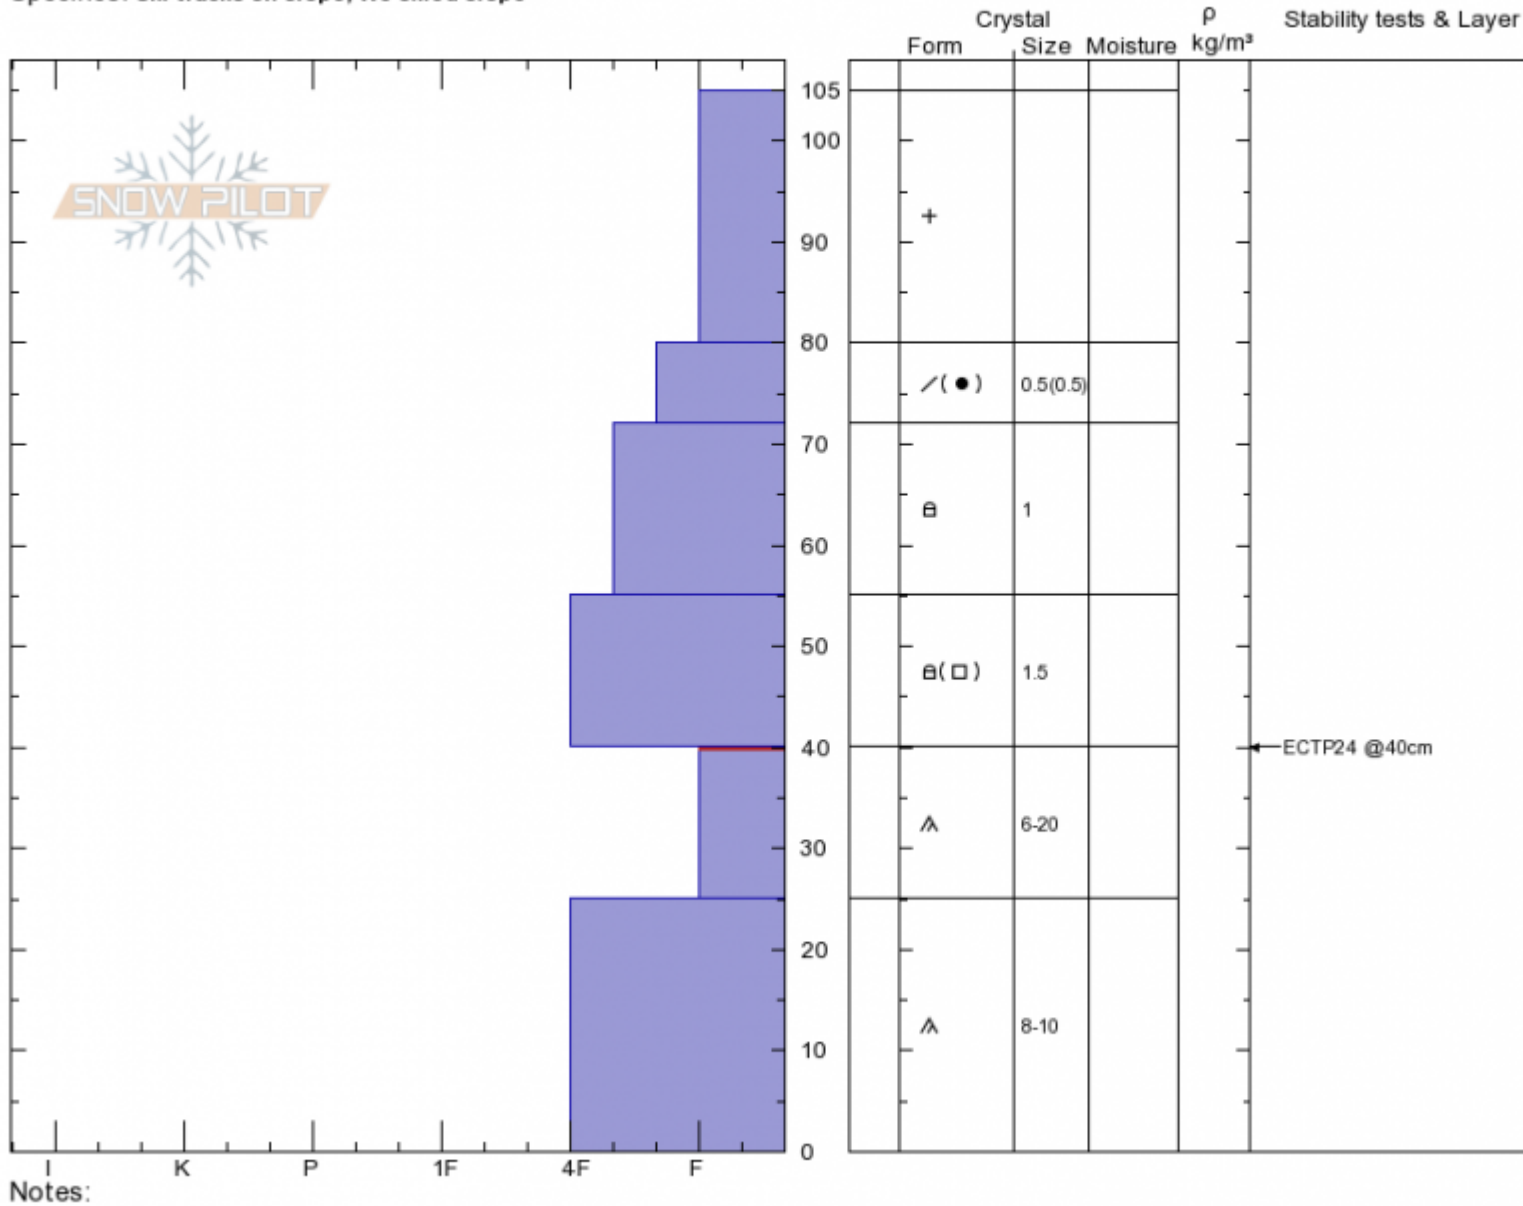

**Bacon Rind Meadow**  
**Madison Range-S**  
**MT**  
 Elevation: **8569 ft**  
 Aspect: **85°**  
 Specifics: **Ski tracks on slope; We skied slope**

**Doug Chabot-Admin**  
**01/01/2020 - 11:05am**  
 Co-ord: **44.95837N, -111.09656W**  
 Slope Angle: **24°**  
 Wind Loading: **no**

Stability: **Poor**  
 Air Temperature: **-10°C**  
 Sky Cover: **X**  
 Precipitation: **S1**  
 Wind:

HS: **105** Layer Notes:  
 40-25cm: **Problematic layer**

Advisory Region  
 Southern Madison  
 Longitude  
 -111.10W  
 Latitude  
 44.96N  
 Southern Madison, 2020-01-01