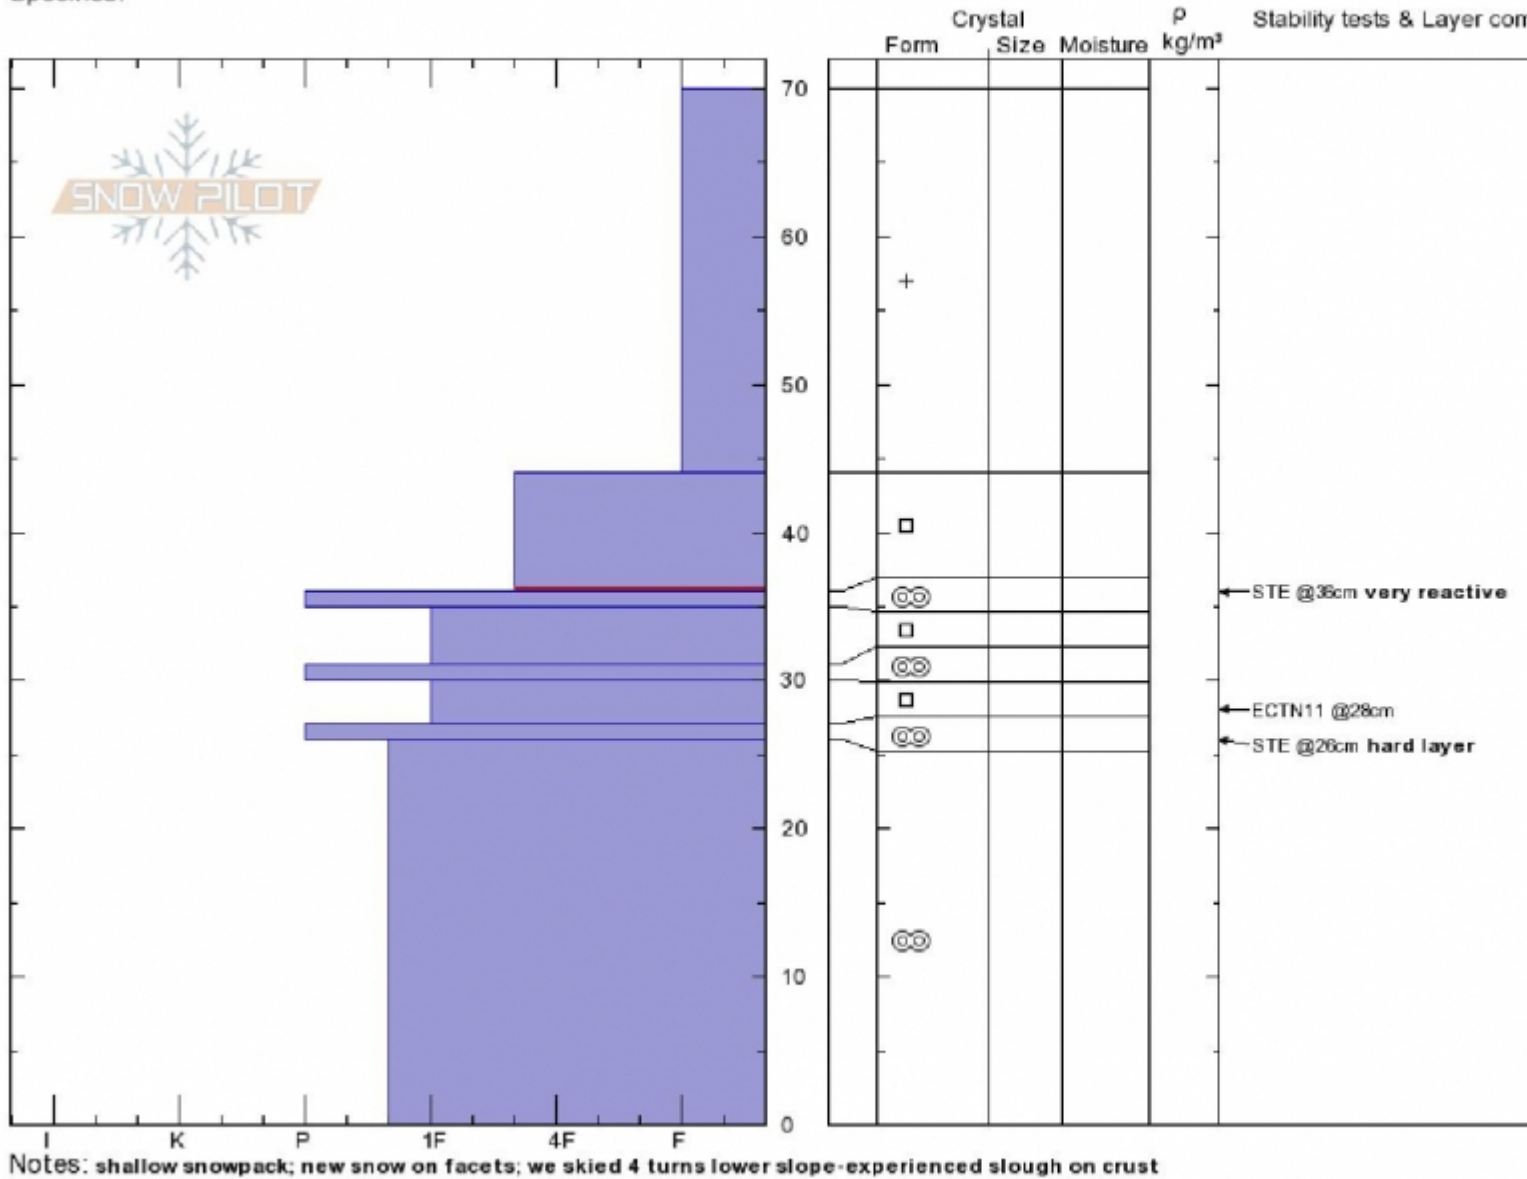

Lower Ole's  
 Absaroka Range  
 MT  
 Elevation: 8872 ft  
 Aspect: 185°  
 Specifics:

Don Carroll  
 01/03/2020 - 12:30pm  
 Co-ord: 44.99106N, -109.90557W  
 Slope Angle: 32°  
 Wind Loading: yes

Stability:  
 Air Temperature: 24°F  
 Sky Cover: BKN  
 Precipitation: S-1  
 Wind: SW Moderate

HS:70  
 Layer Notes:  
 44-36cm: Problematic layer

Advisory Region  
 Cooke City  
 Longitude  
 -109.91W  
 Latitude  
 45.00N  
 Cooke City, 2020-01-04